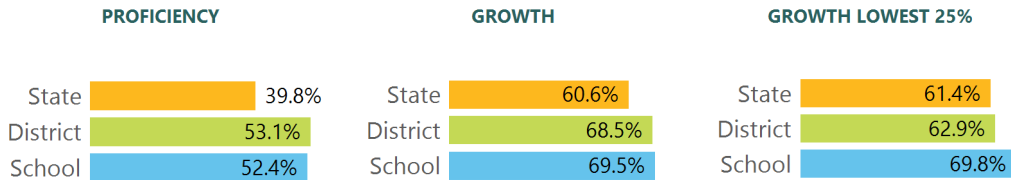

Other Measures

Other measurements of student performance that factor into the accountability grade.