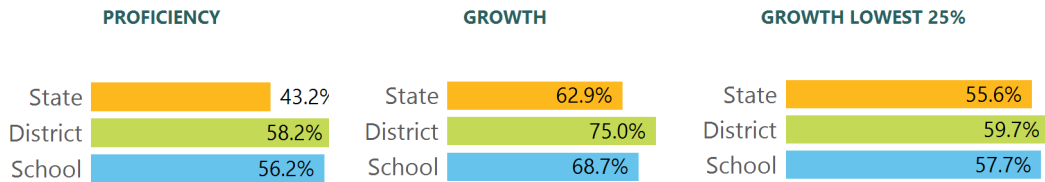

School Report Card 2017 - 2018

For more detailed information, please visit <http://msrc.mdek12.org>.

Flowood Elementary School Rankin County School District

Grade

A

102 Winner's Circle
Flowood, MS 39232
Denese Sutton
den200@rcsd.ms

SCHOOL ACCOUNTABILITY GRADE COMPONENTS

Mississippi's accountability system assigns "A" through "F" letter grades for schools and districts. Grades are based on student achievement, student growth, student participation in testing, and other academic measures.

Math

Measurements of student performance on the statewide math assessment.

English

Measurements of student performance on the statewide English language arts (ELA) assessment.