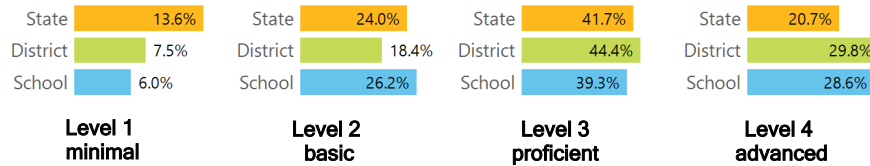

### Other Measures

Other measurements of student performance that factor into the accountability grade.

### TEACHER DATA

**40.3**

Teachers

**65.3%**

Experienced Teachers

**0.0%**

Provisional Teachers

**98.0%**

In-field Teachers

DETAILED ASSESSMENT AND OTHER DATA

Student Performance

The following information shows each level of student performance on statewide assessments.

MATH

ENGLISH

SCIENCE

Assessment Participation