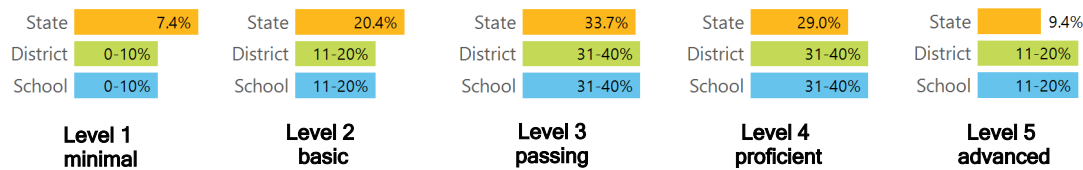

### Other Measures

Other measurements of student performance that factor into the accountability grade.

### TEACHER DATA

**40.3**

Teachers

**65.3%**

Experienced Teachers

**0.0%**

Provisional Teachers

**98.0%**

In-field Teachers

DETAILED ASSESSMENT AND OTHER DATA

Student Performance

The following information shows each level of student performance on statewide assessments.

MATH

ENGLISH

SCIENCE

Assessment Participation