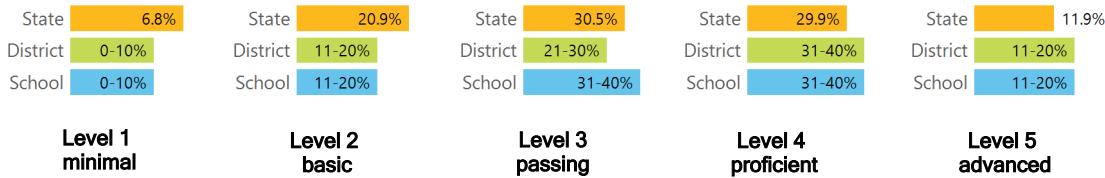

### Other Measures

Other measurements of student performance that factor into the accountability grade.

### TEACHER DATA

**40.3**

Teachers

**65.3%**

Experienced Teachers

**0.0%**

Provisional Teachers

**98.0%**

In-field Teachers

DETAILED ASSESSMENT AND OTHER DATA

Student Performance

The following information shows each level of student performance on statewide assessments.

MATH

ENGLISH

SCIENCE

Assessment Participation