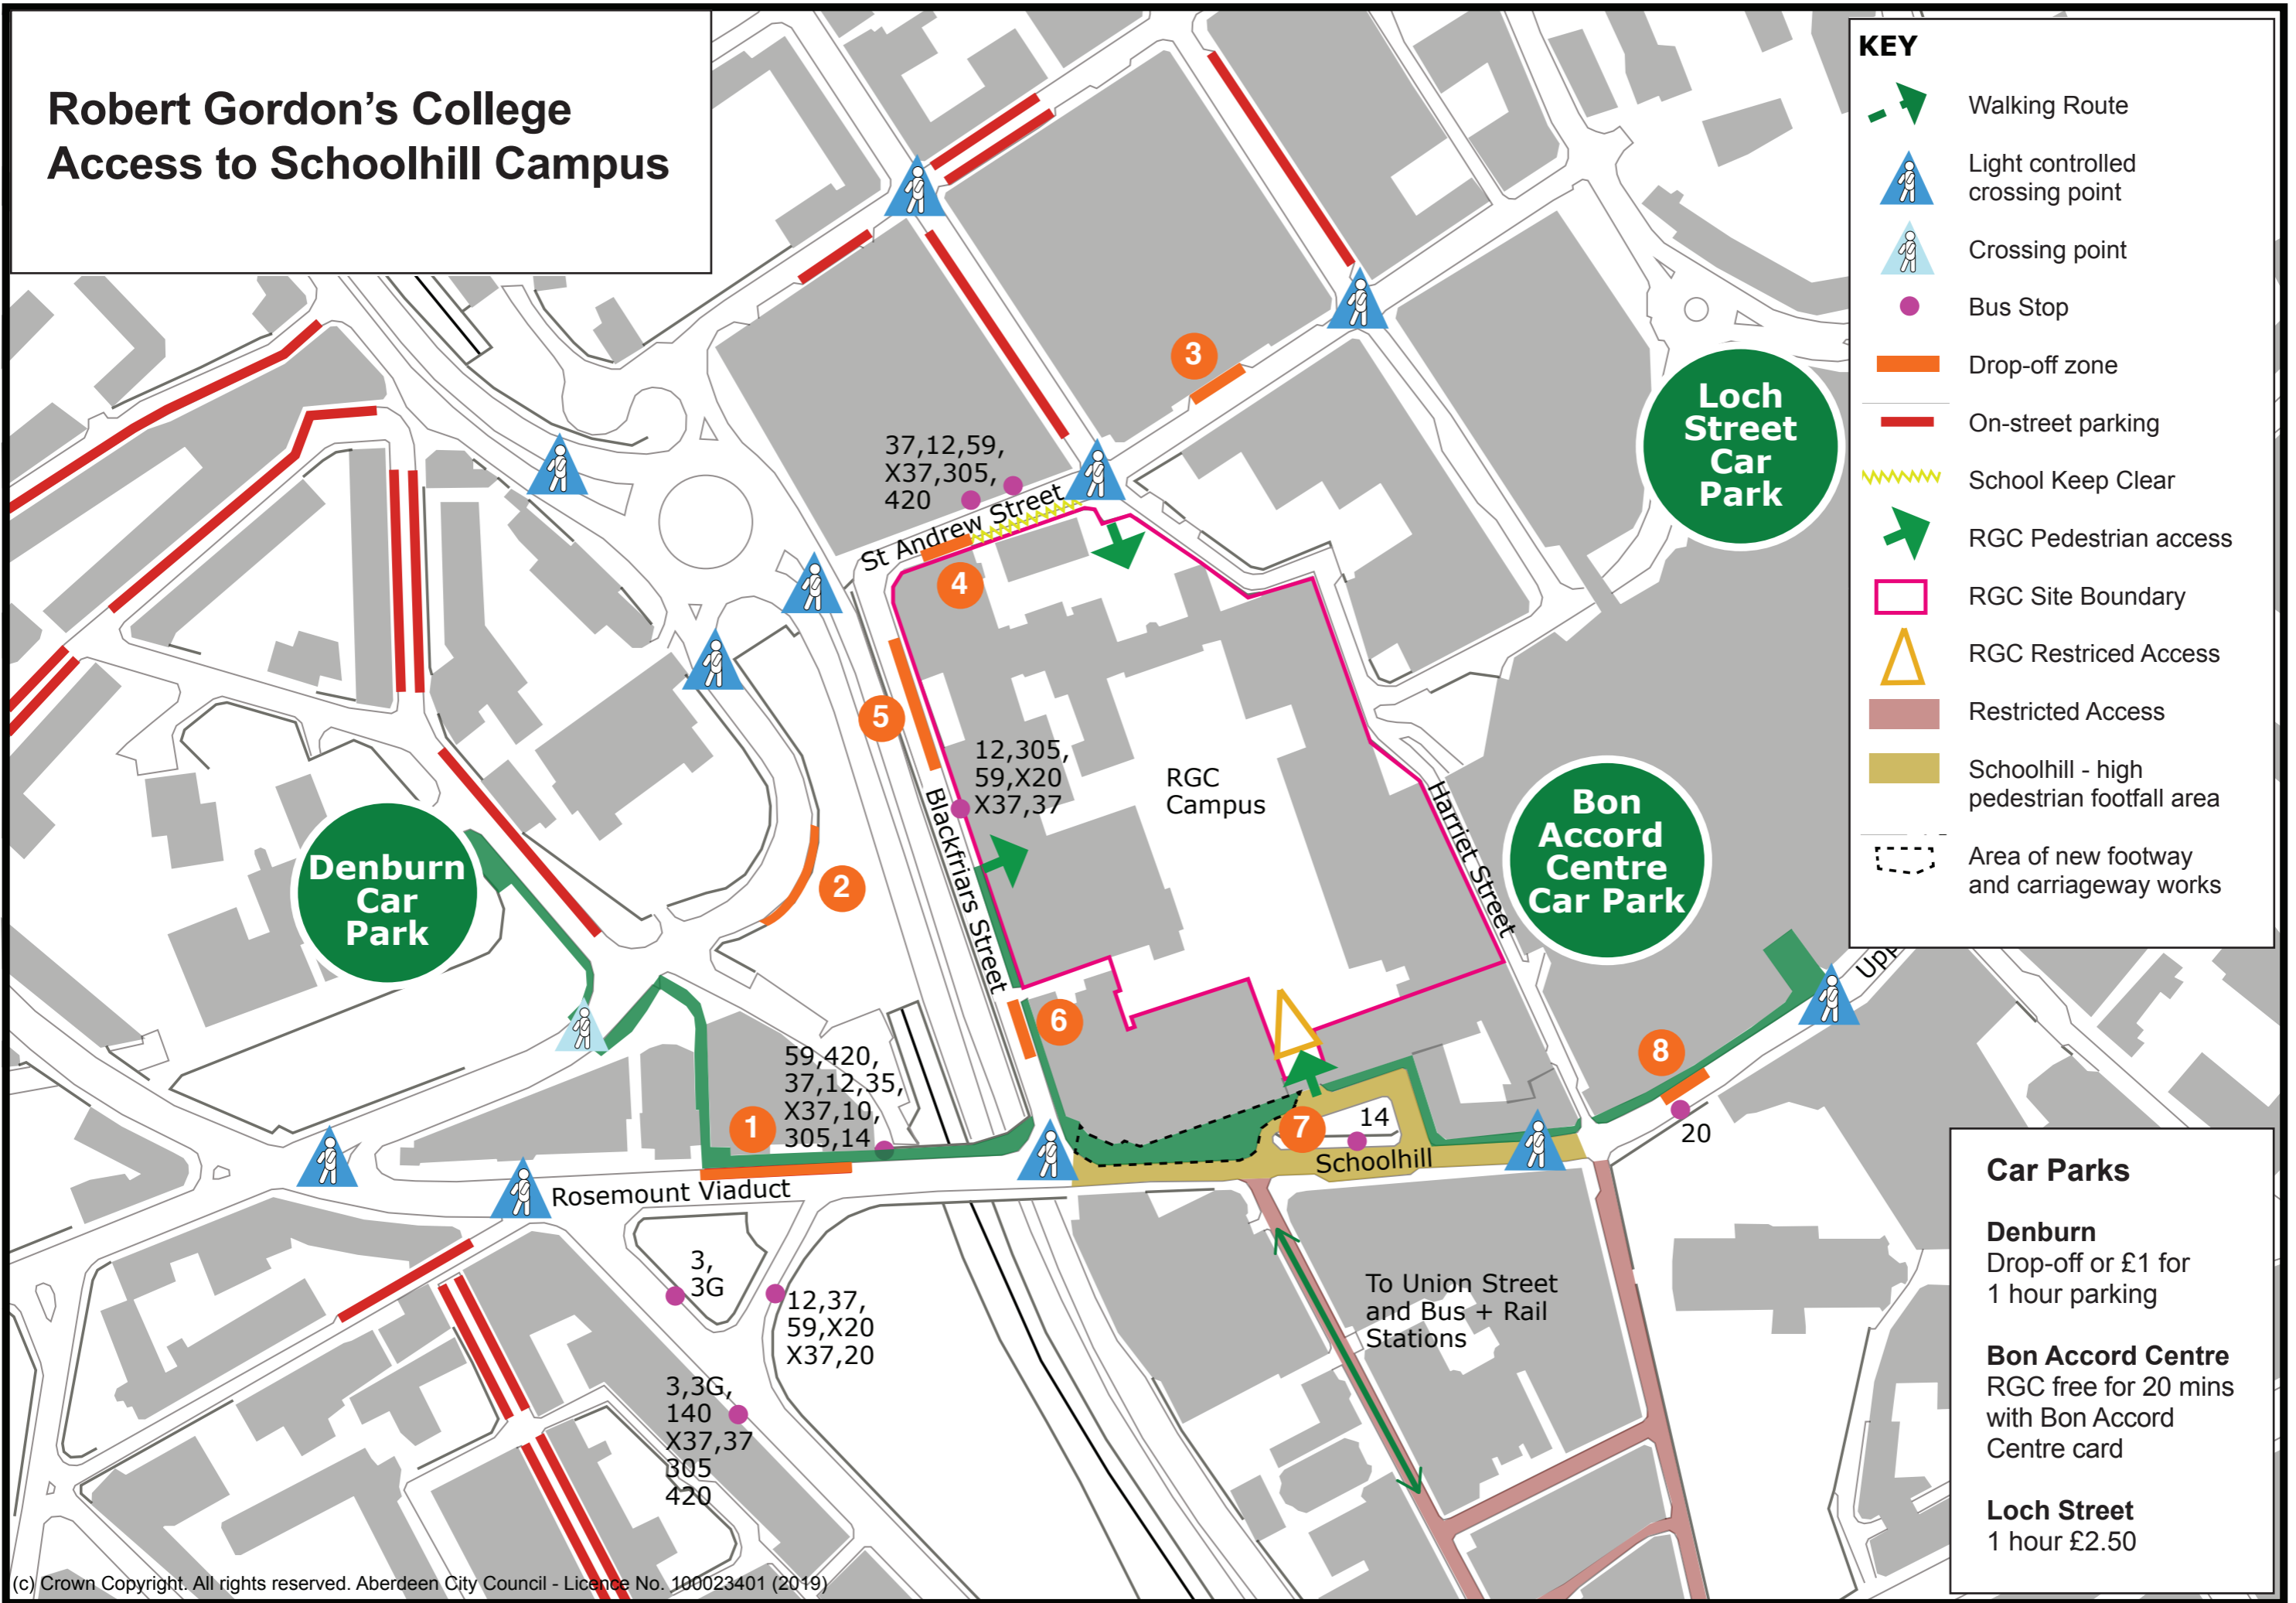

Robert Gordon's College Access to Schoolhill Campus

KEY

- Walking Route
- Light controlled crossing point
- Crossing point
- Bus Stop
- Drop-off zone
- On-street parking
- School Keep Clear
- RGC Pedestrian access
- RGC Site Boundary
- RGC Restricted Access
- Restricted Access
- Schoolhill - high pedestrian footfall area
- Area of new footway and carriageway works

Car Parks

Denburn
Drop-off or £1 for 1 hour parking

Bon Accord Centre
RGC free for 20 mins with Bon Accord Centre card

Loch Street
1 hour £2.50