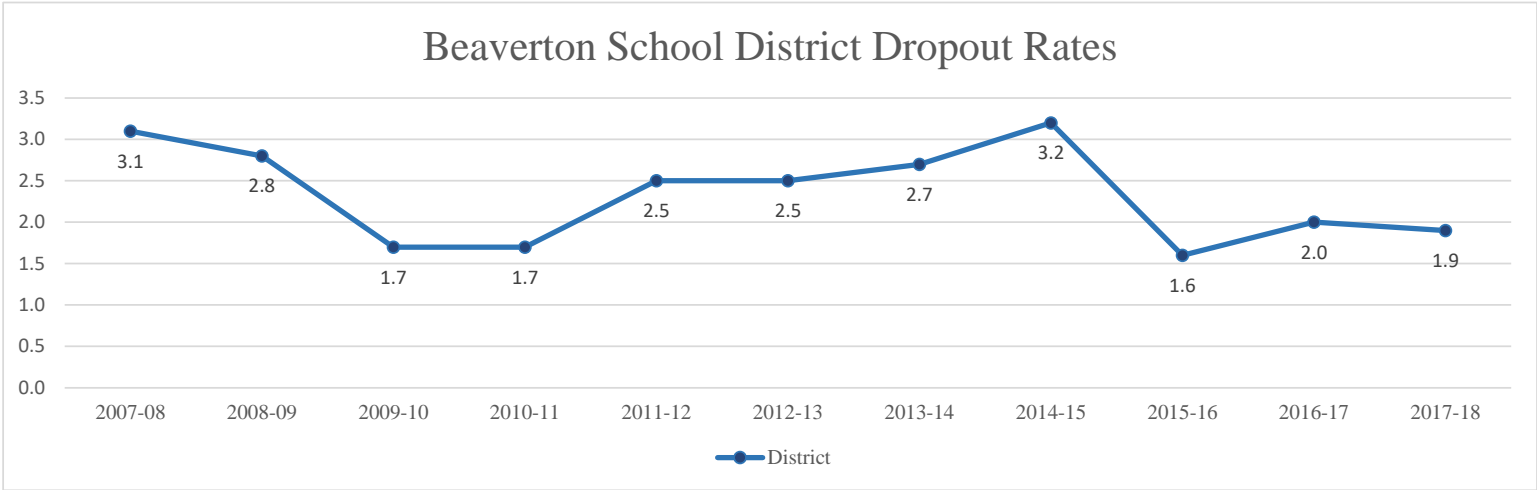

Beaverton School District Dropout Rates

School	2007-08	2008-09	2009-10	2010-11	2011-12	2012-13	2013-14	2014-15	2015-16	2016-17	2017-18
ACMA	0.0	0.0	0.0	0.9	0.3	0.3	2.1	0.5	0.3	0.0	0.0
Aloha	2.7	3.9	1.9	1.6	3.8	3.2	3.0	5.4	2.7	3.3	3.3
Beaverton	5.5	4.3	1.7	1.9	2.5	4.4	3.7	4.1	1.9	3.0	3.6
Community School	3.4	3.4	3.7	3.5	7.5	10.1	8.3	11.1	5.5	2.9	4.9
Health and Science	-	0.5	0.4	0.0	1.0	0.6	1.6	0.9	0.3	0.8	0.6
ISB	0.0	0.0	0.0	0.0	0.3	0.0	0.0	0.0	0.0	0.3	0.0
Science and Tech	0.6	0.6	0.0	0.0	0.6	0.0	0.6	0.0	1.3	0.0	0.0
Southridge	1.9	2.3	0.5	0.9	1.0	1.4	2.1	2.0	0.9	2.1	2.0
Sunset	3.1	1.3	1.1	1.0	1.6	2.3	2.8	2.1	1.2	1.4	0.9
Westview	2.4	2.5	0.0	1.1	1.4	3.0	2.3	2.7	1.5	1.7	1.3
District	3.1	2.8	1.7	1.7	2.5	2.5	2.7	3.2	1.6	2.0	1.9
Oregon	3.7	3.4	3.4	3.3	3.4	4.0	4.0	4.3	3.9	3.9	3.6