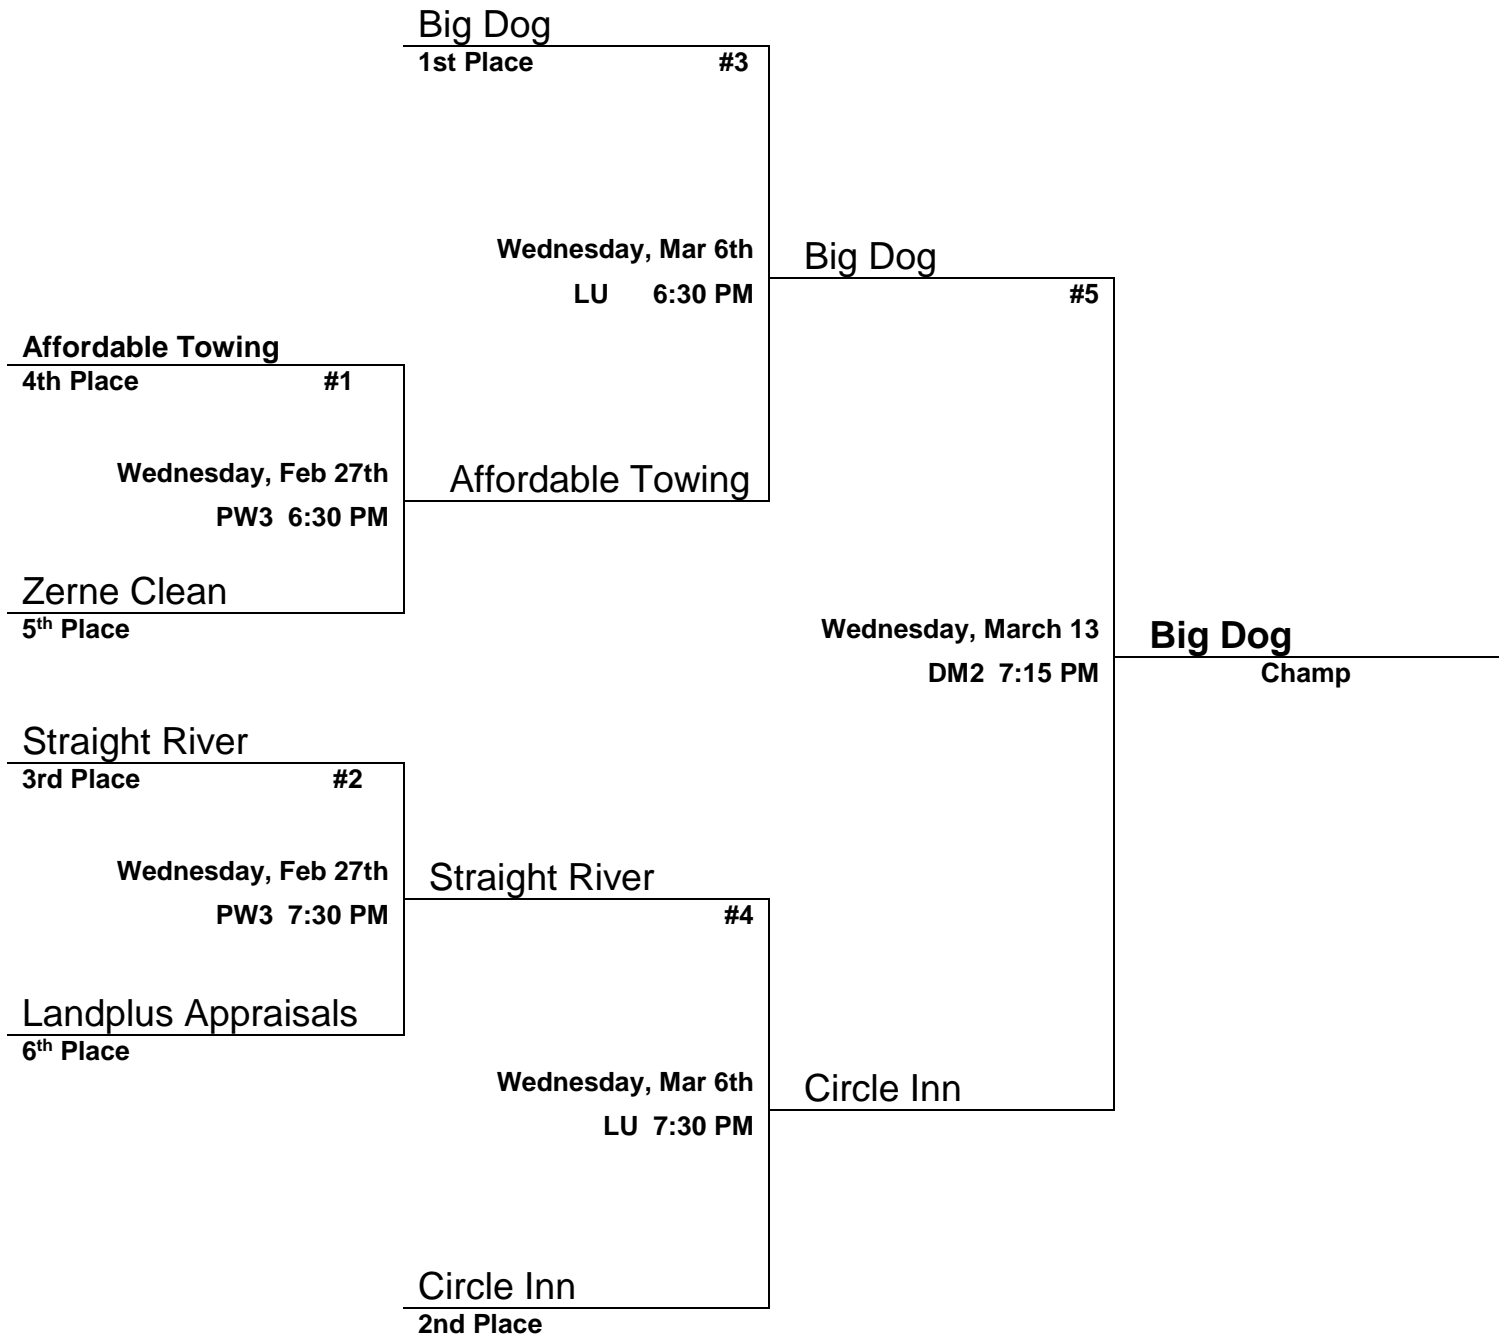

# 2018-2019 CER Winter Volleyball CoRec 4 Playoffs

- Best two out of three wins and advances.
- First two sets to 25. If necessary the third set will go to 15.
- Win by two. No time limit.