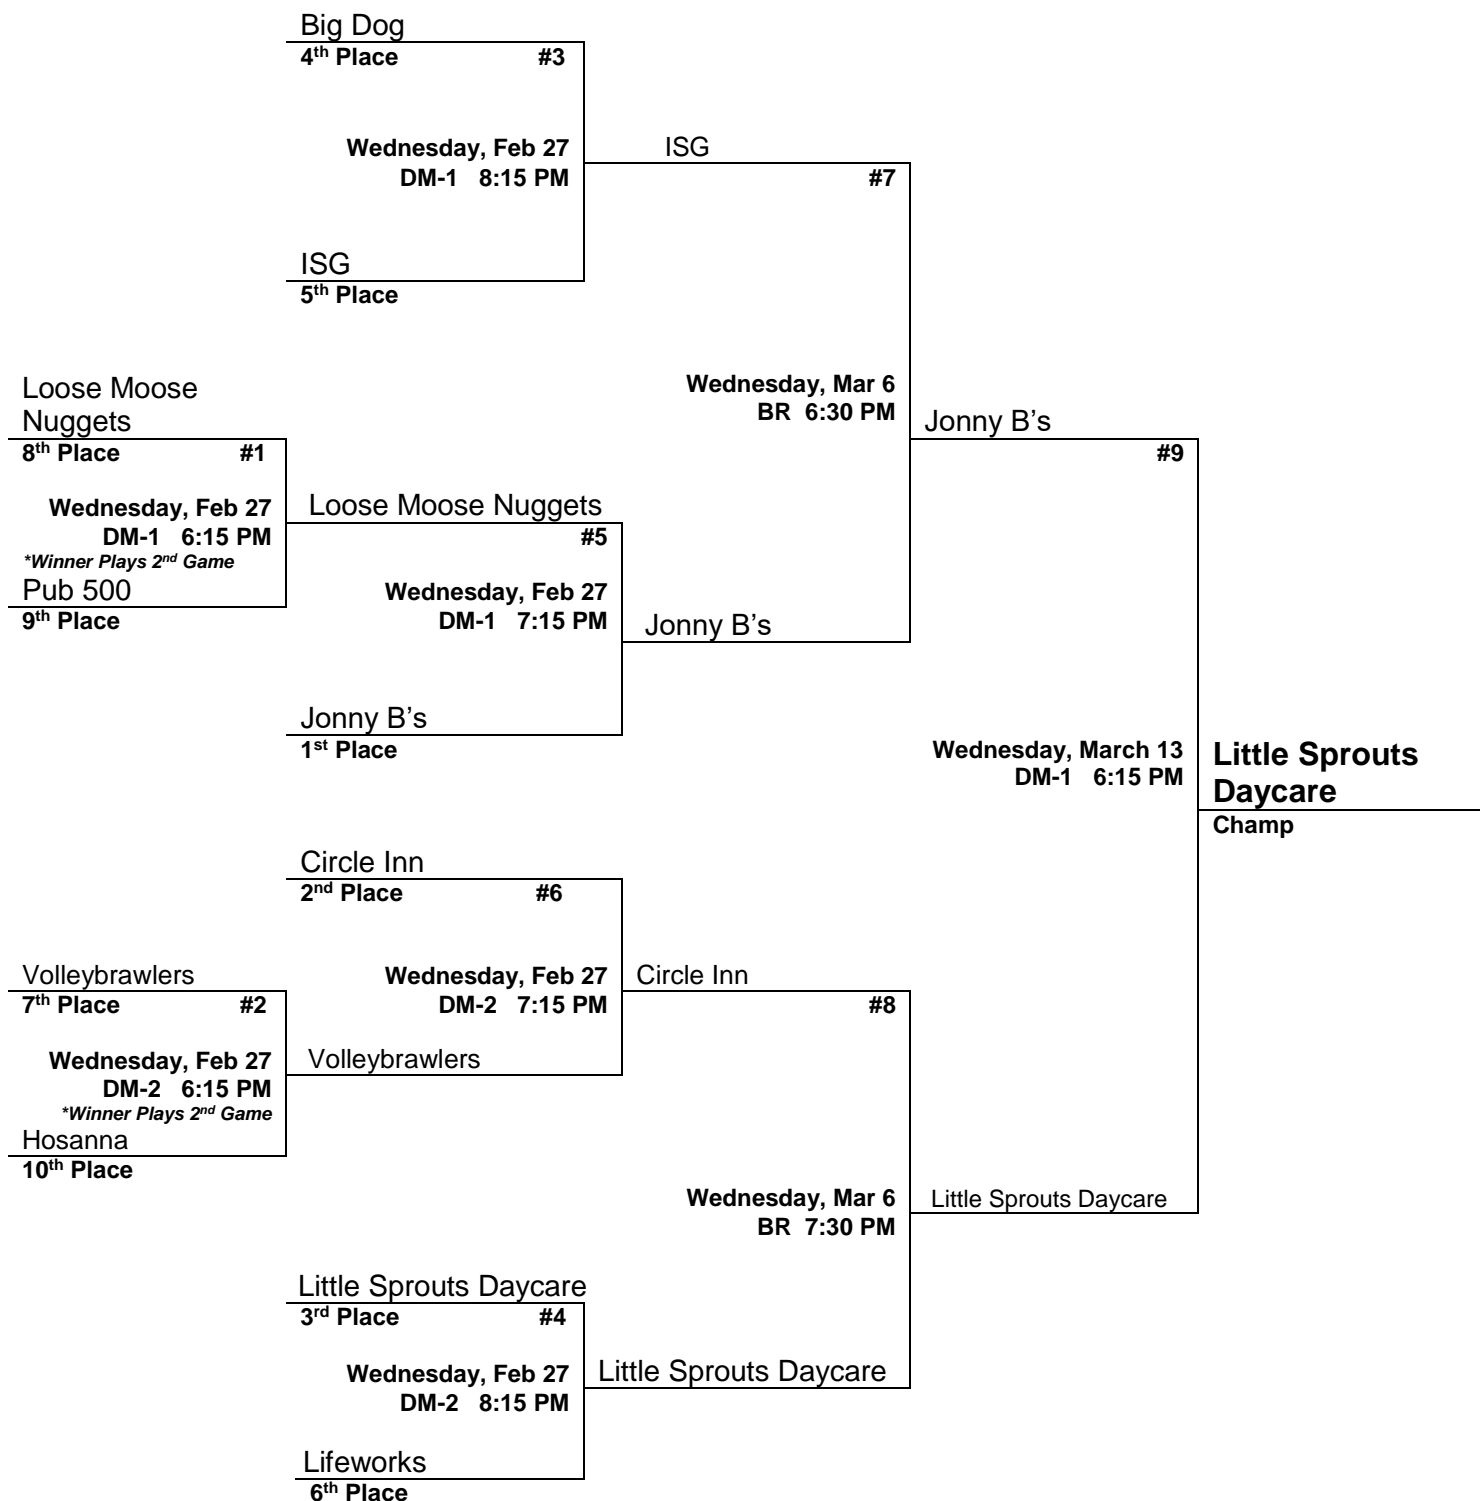

2019 CER Winter Volleyball CoRec 3B Playoffs

- Best two out of three wins and advances.
- First two sets to 25. If necessary the third set will go to 15.
- Win by 2. No time limit