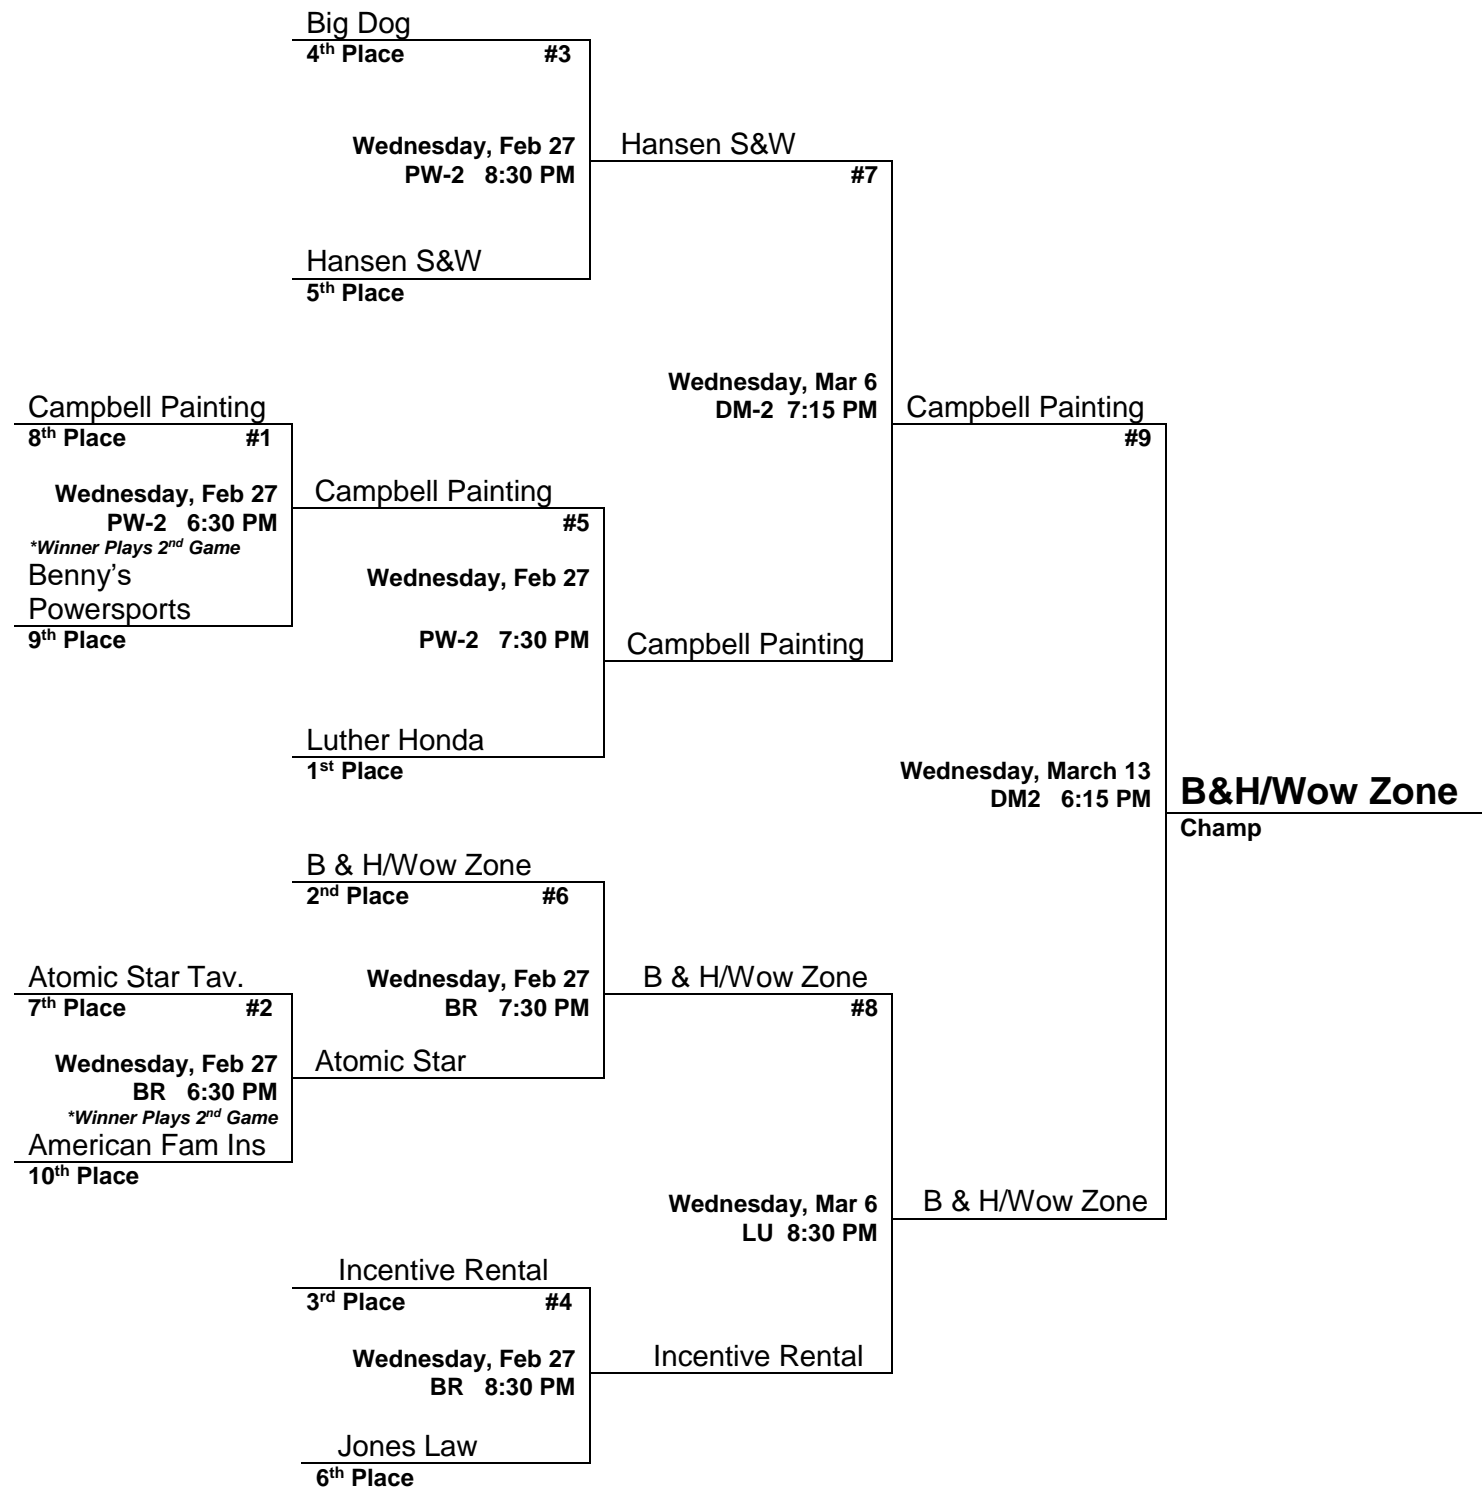

2019 CER Winter Volleyball CoRec 3A Playoffs

- Best two out of three wins and advances.
- First two sets to 25. If necessary the third set will go to 15.
- Win by 2. No time limit