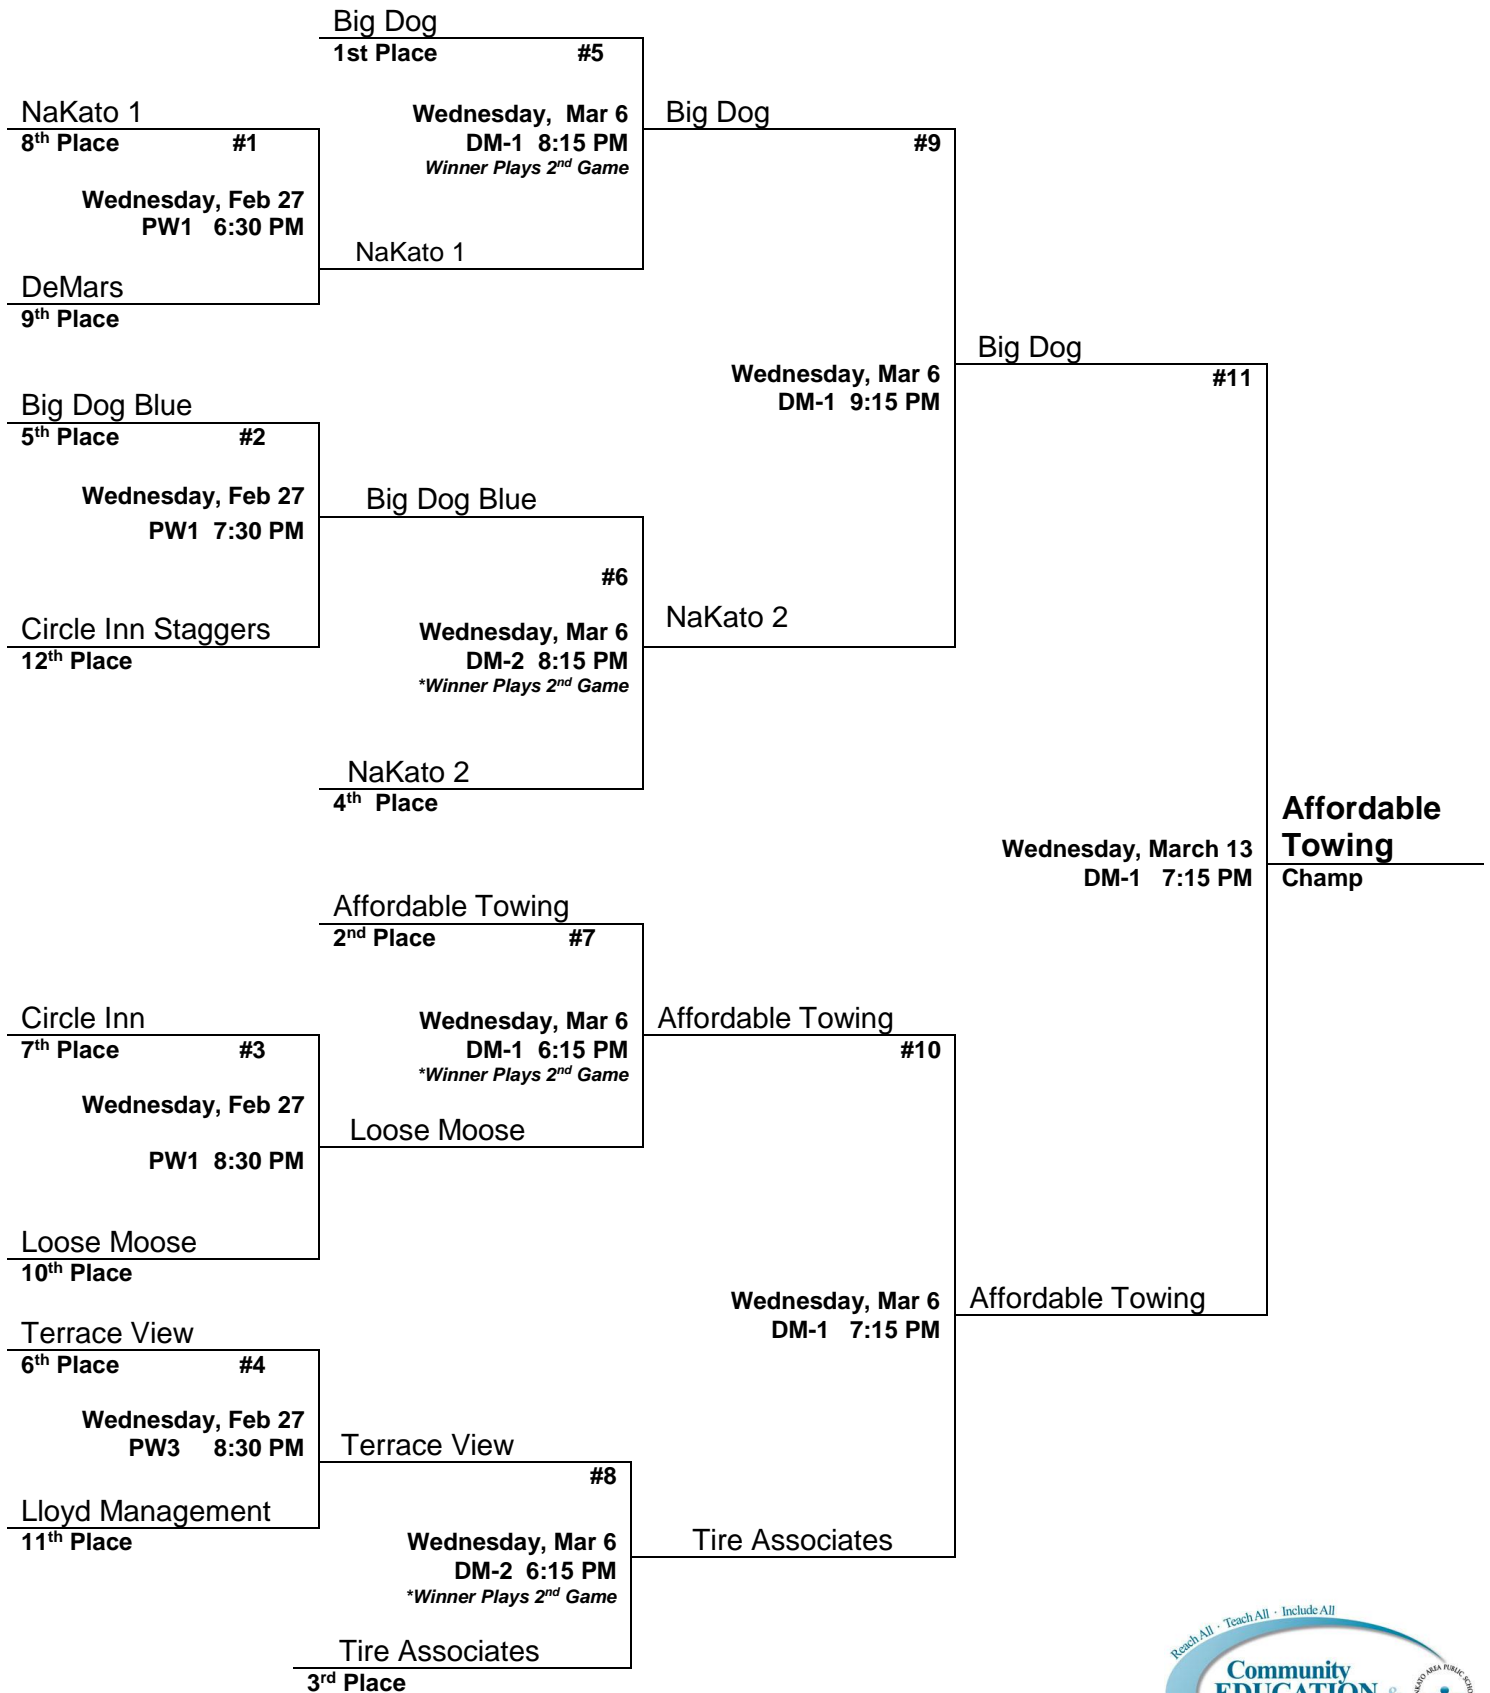

2018-2019 CER Winter Volleyball CoRec 2 Playoffs

- Best two out of three wins and advances.
- First two sets to 25. If necessary the third set will go to 15.
- Win by 2. No time limit