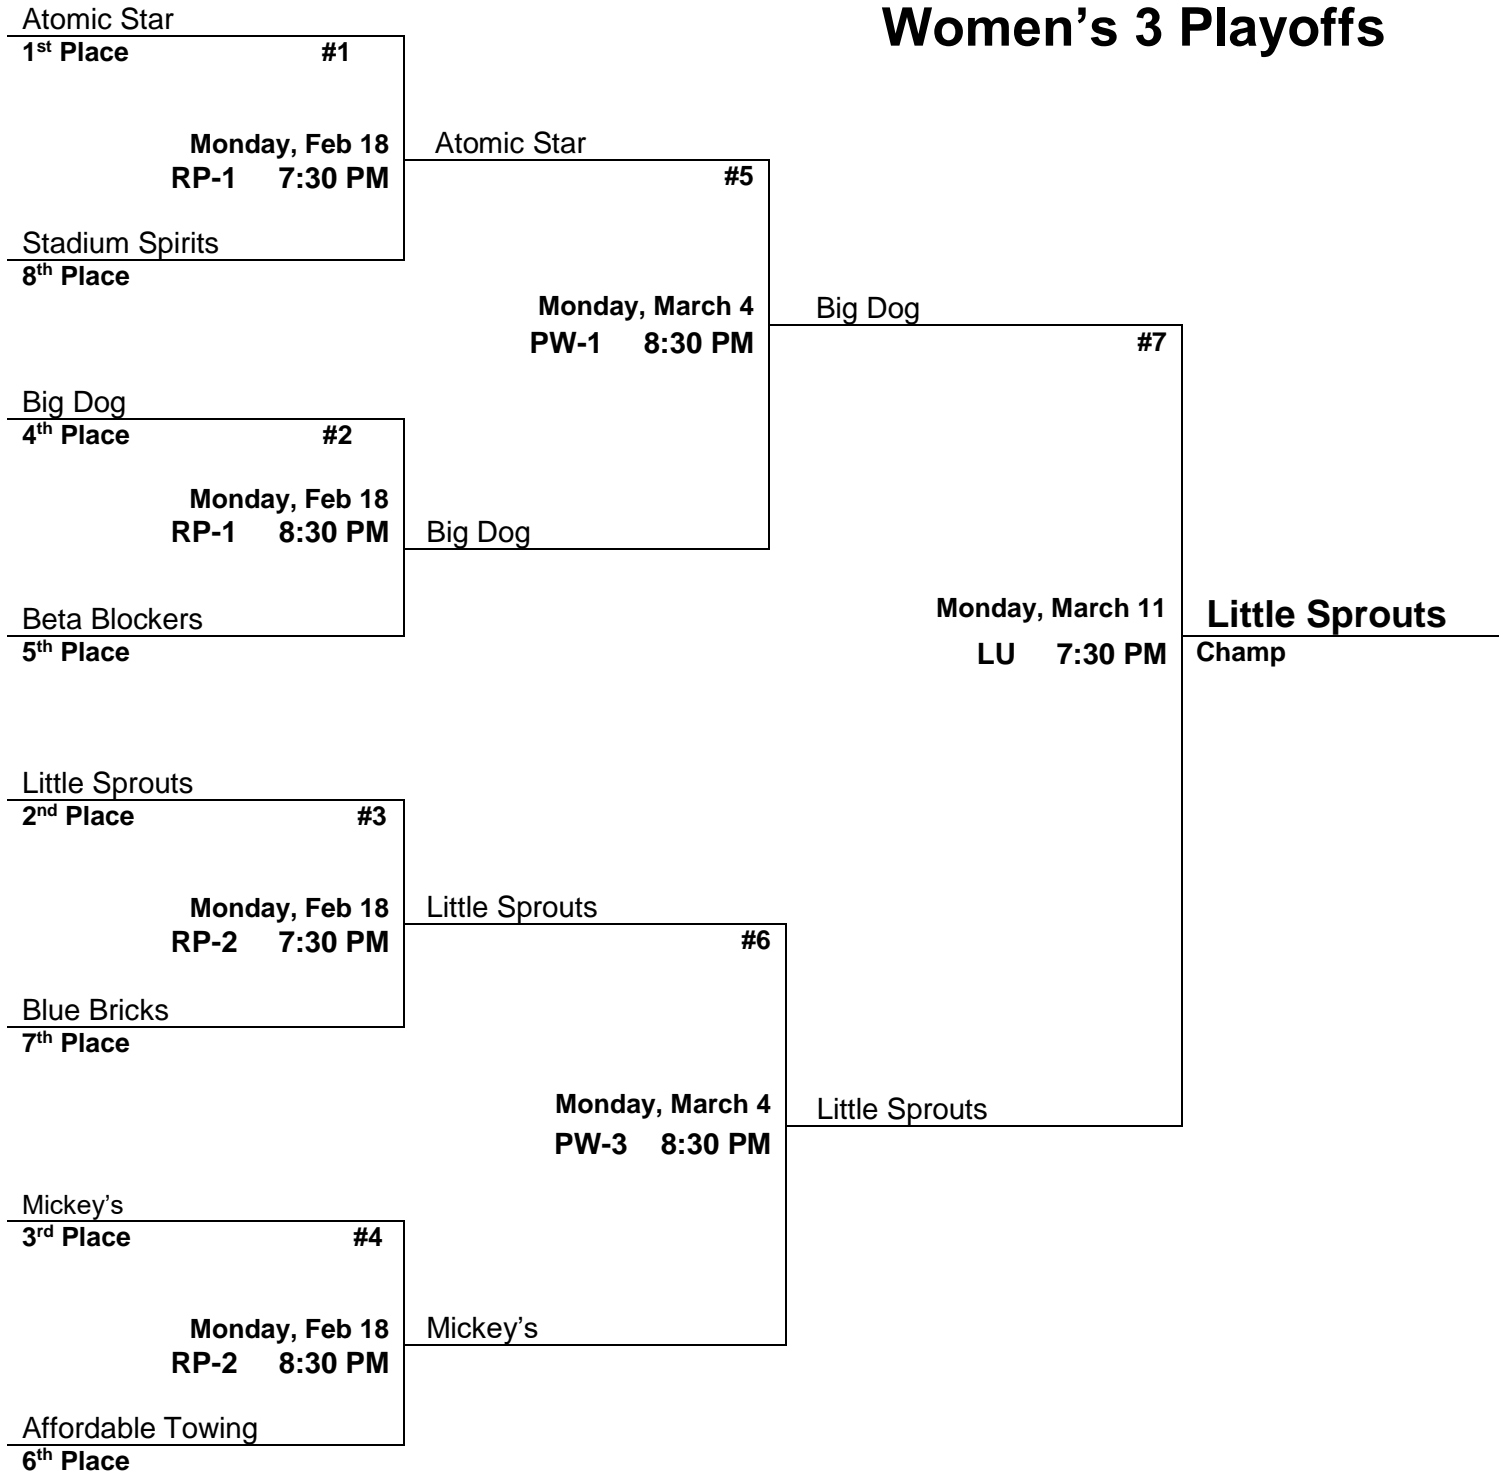

2018-2019 CER Winter Volleyball Women's 3 Playoffs

- Best two out of three wins and advances.
- First two sets to 25. If necessary the third set will go to 15.