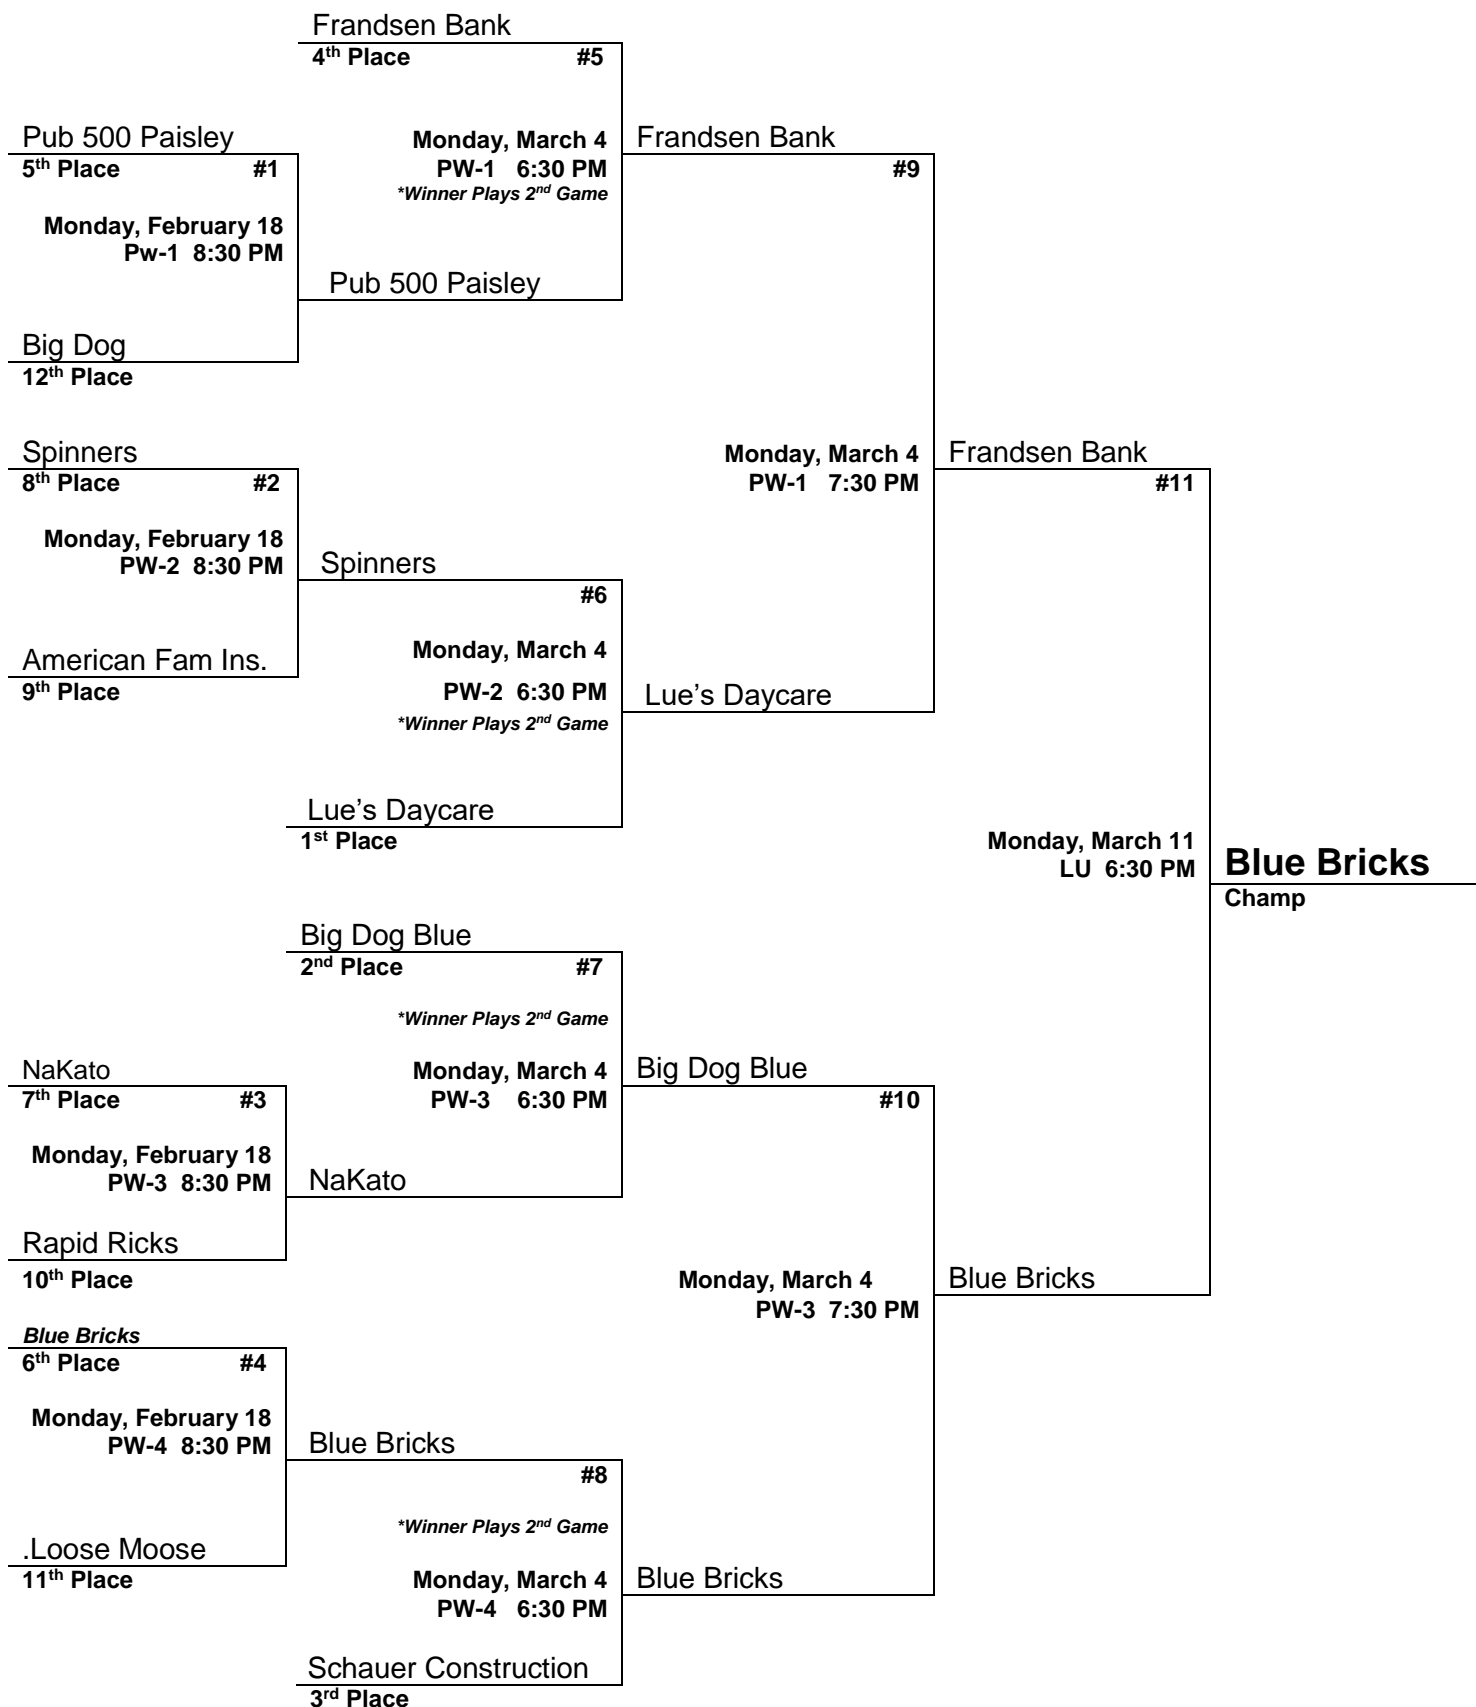

# 2019 CER Winter Volleyball Women's 2 Playoffs

Best 2 out of 3. 3<sup>rd</sup> set is played only if necessary. 3<sup>rd</sup> set is to 15. No time limit.