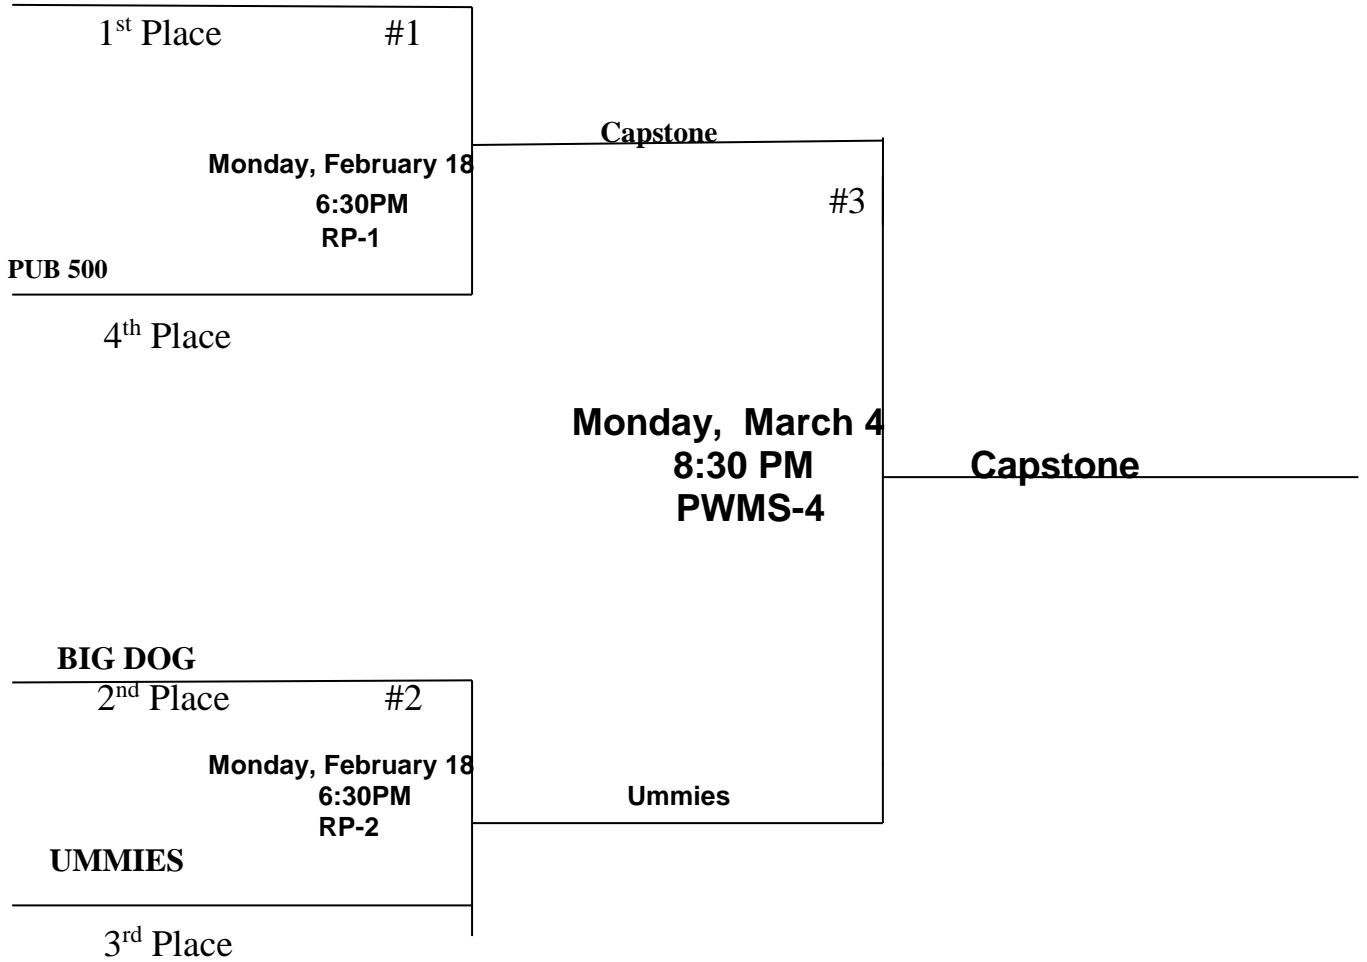

# 2018-2019 CER Winter Womens Volleyball Division 4 Playoffs

**CAPSTONE**

Best 2 out of 3. 3<sup>rd</sup> set is played only if necessary. 3<sup>rd</sup> set is to 15. No time limit.