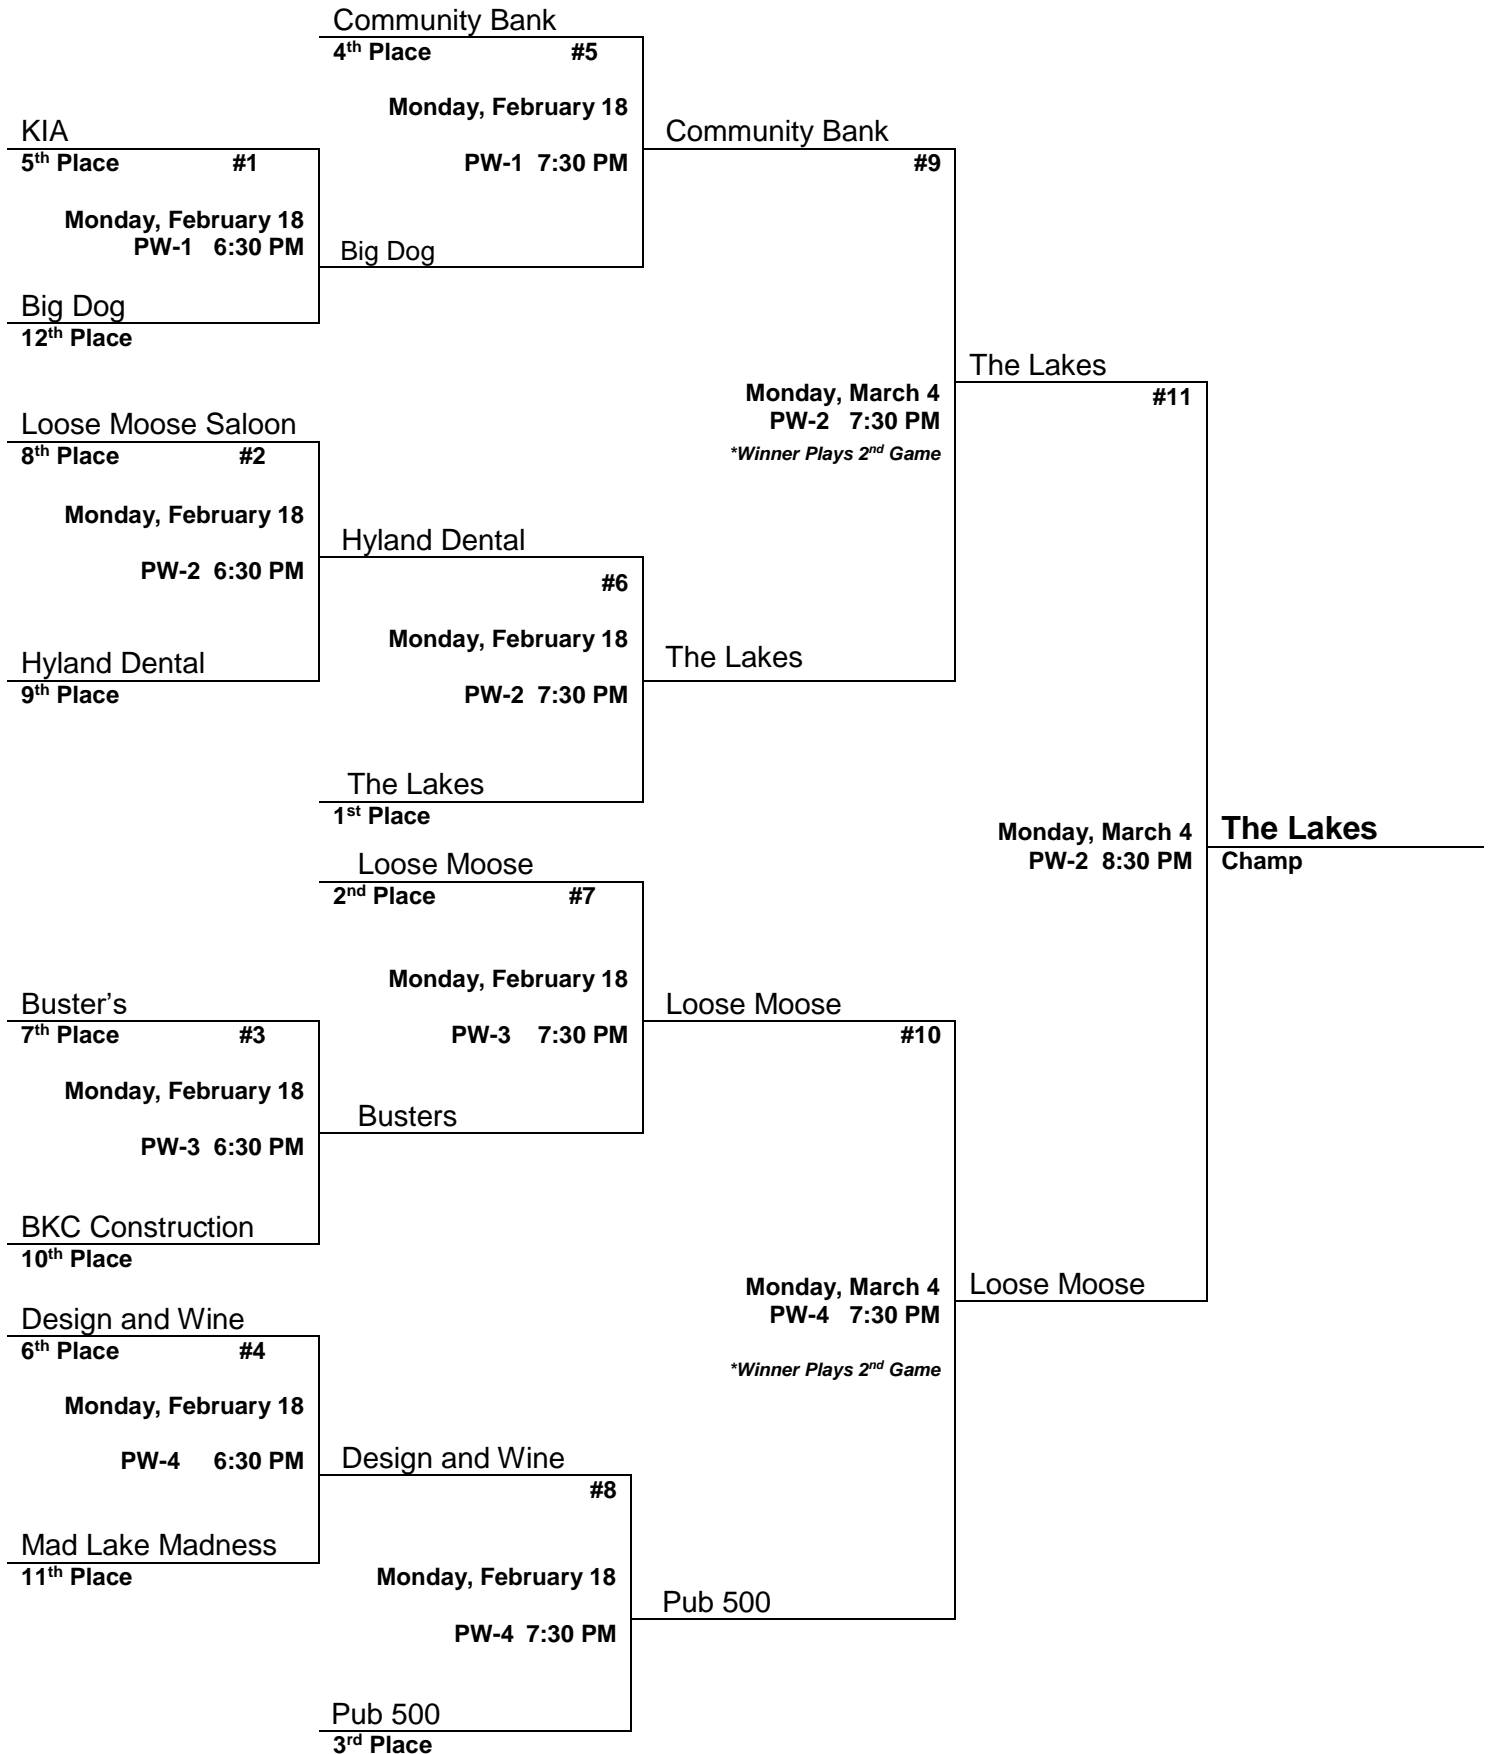

# 2019 CER Winter Volleyball Women's 1 Playoffs

Best 2 out of 3. 3<sup>rd</sup> set is played only if necessary. 3<sup>rd</sup> set is to 15. No time limit.