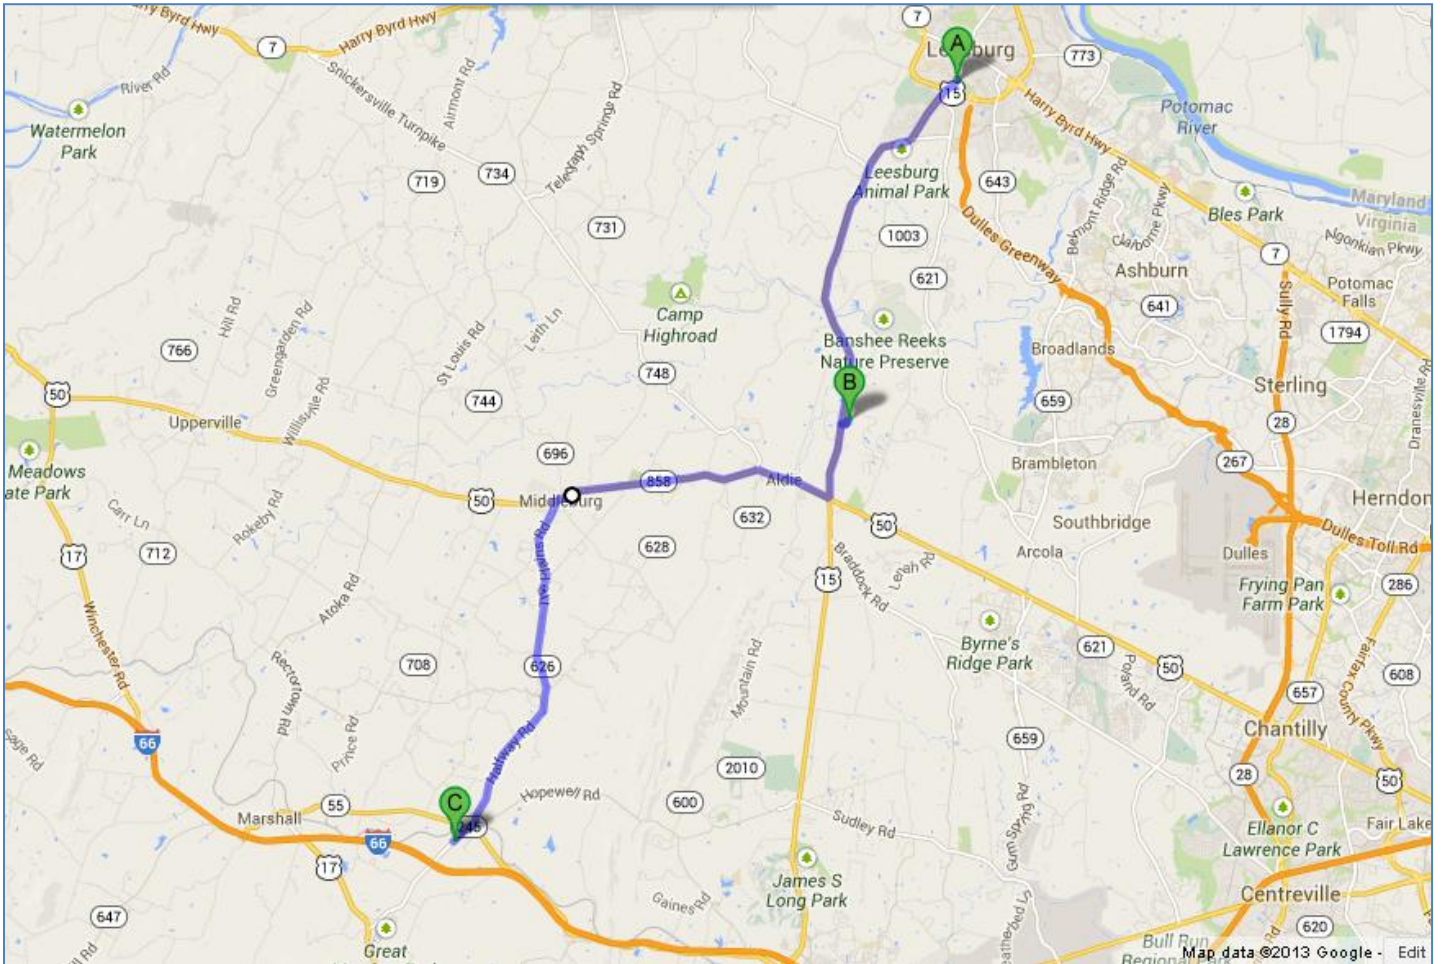

Bus Route #4: Leesburg

<u>Bus Stop</u>	<u>Pick-up Time</u>	<u>Drop Off Time</u>
Leesburg (Food Lion Shopping Center)	7:15 a.m.	4:35 p.m.
Aldie/Creighton Farms, Aldie, VA	7:30 a.m.	4:10 p.m.
Wakefield School, 4439 Old Tavern Rd, The Plains, VA	8:10 a.m.	3:40 p.m.