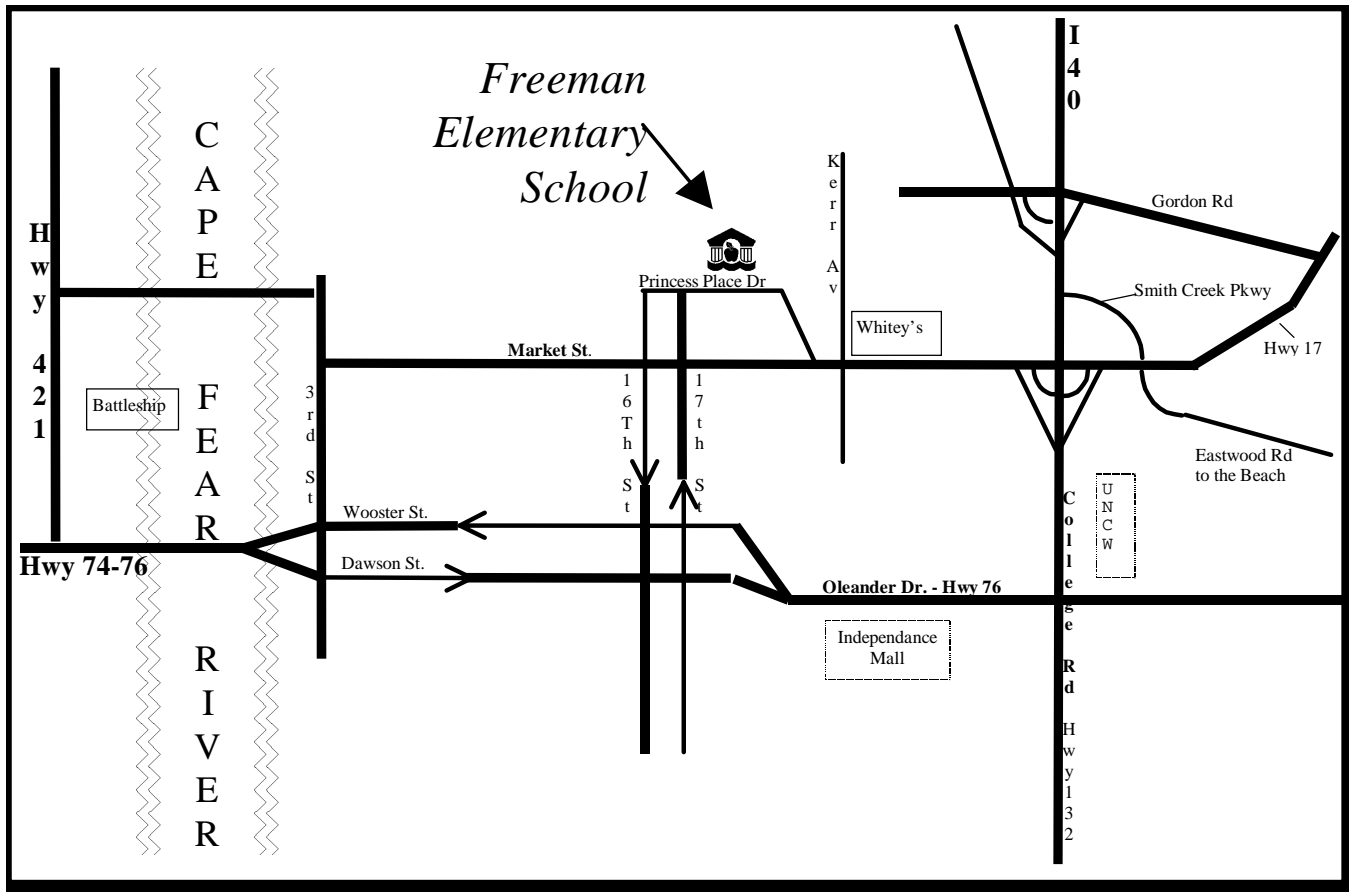

Freeman Elementary School

2601 Princess Place Dr., Wilmington, NC

(910) 251-6011

Directions:

From Hwy. 74-76, 421

Cross Cape Fear River, Enter Wilmington by way of Dawson St (Memorial Bridge).

1. Continue on Dawson St.
2. Turn left at 17th St.
3. Cross Market St.
4. Turn right on Princess Place

Freeman School will be on your left approx. 1 mile down.

From I-40

I-40 turns into College Rd (Hwy. 132)

1. Turn right onto Market St. (Hwy 17 south bound)
2. Merge right onto Princess Place Dr (next right after Whitey's at Kerr Av intersection)

Freeman School will be on your right approx. 1 ¼ miles down.