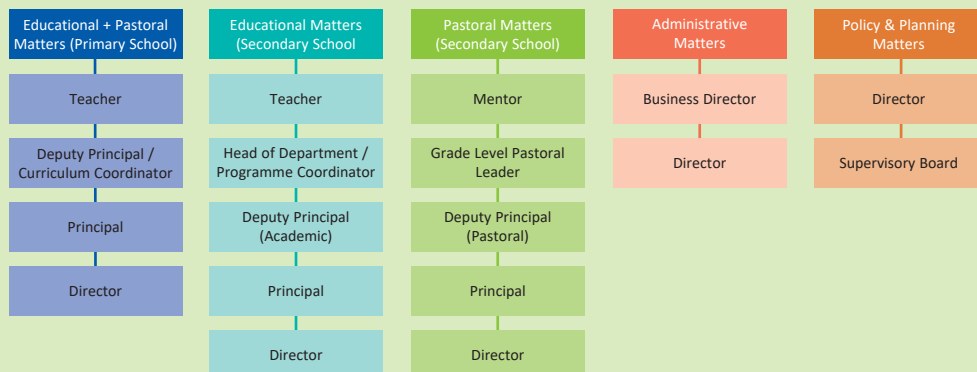

Contact Guide

The BIS Contact Guide is based on the understanding that whenever a question, issue or problem arises, **the solution is first to be sought at its source**. In any situation, it is best to go to the person directly concerned in order to ensure that parents:

- Gain **first-hand information**,
- Get the **complete story**,
- Receive a **quick and appropriate response**,
- Support the **concept of open communication**, and
- Join the school as a **partner in learning**

In general, if it involves your child’s day-to-day education, classroom activities, relationships or requirements you should **first contact your child’s teacher**, either personally or in writing.

We trust that in following this contact guide you will receive timely and appropriate attention to your suggestions, queries and concerns, and that our commitment to open communication will assist in **maintaining the concept of an effective, efficient and friendly community of learners driven by the school’s mission**.

Emergency Contacts

School Offices

Secondary School Haimhausen Campus: +49 (0)8133 917 151

Primary School Haimhausen Campus: +49 (0)8133 917 161

Primary School City Campus: +49 (0)89 89655 512

Transportation

Haimhausen Campus: +49 (0)171 527 2405

Nurse

Haimhausen Campus: +49 (0)8133 917 -163

City Campus: +49 (0) 89 89 655 -506

Head of Student Support Services & Child Protection Officer

Direct Dial: +49 (0)8133 917 -154

Mobile: +49 151 17133893

After School Activities

Haimhausen Campus: +49 (0)8133 917 -271 - Christiaan Redelinghuys

City Campus: +49 (0) 89 89 655 -630 - Nancy Herrington

Should After School Activity Coordinator not be available, please contact directly the school offices!

Director

Phone: +49 (0)8133 917 -111

Business Director

Phone: +49 (0)8133 917 -124