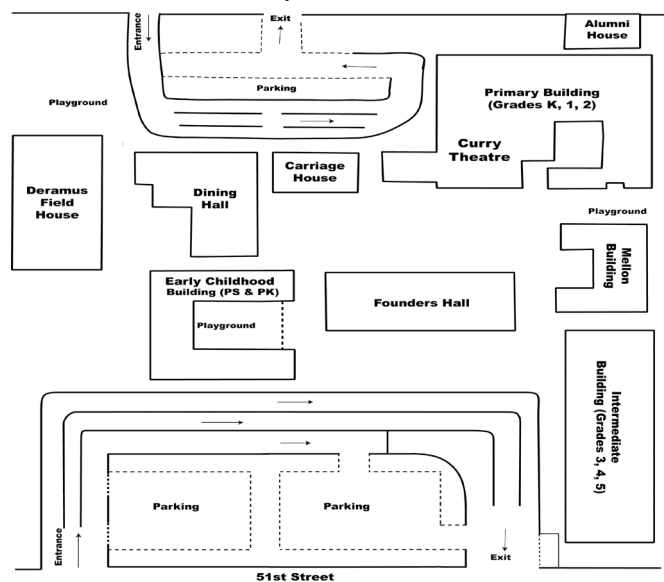

## 2019 Summer at a Glance

Use this helpful tool to plan your summer at The Pembroke Hill School. All classes are listed by date, time of day, and age group.

Wornall Campus, 400 W. 51st St.

Ward Parkway Campus, 5121 State Line Rd.