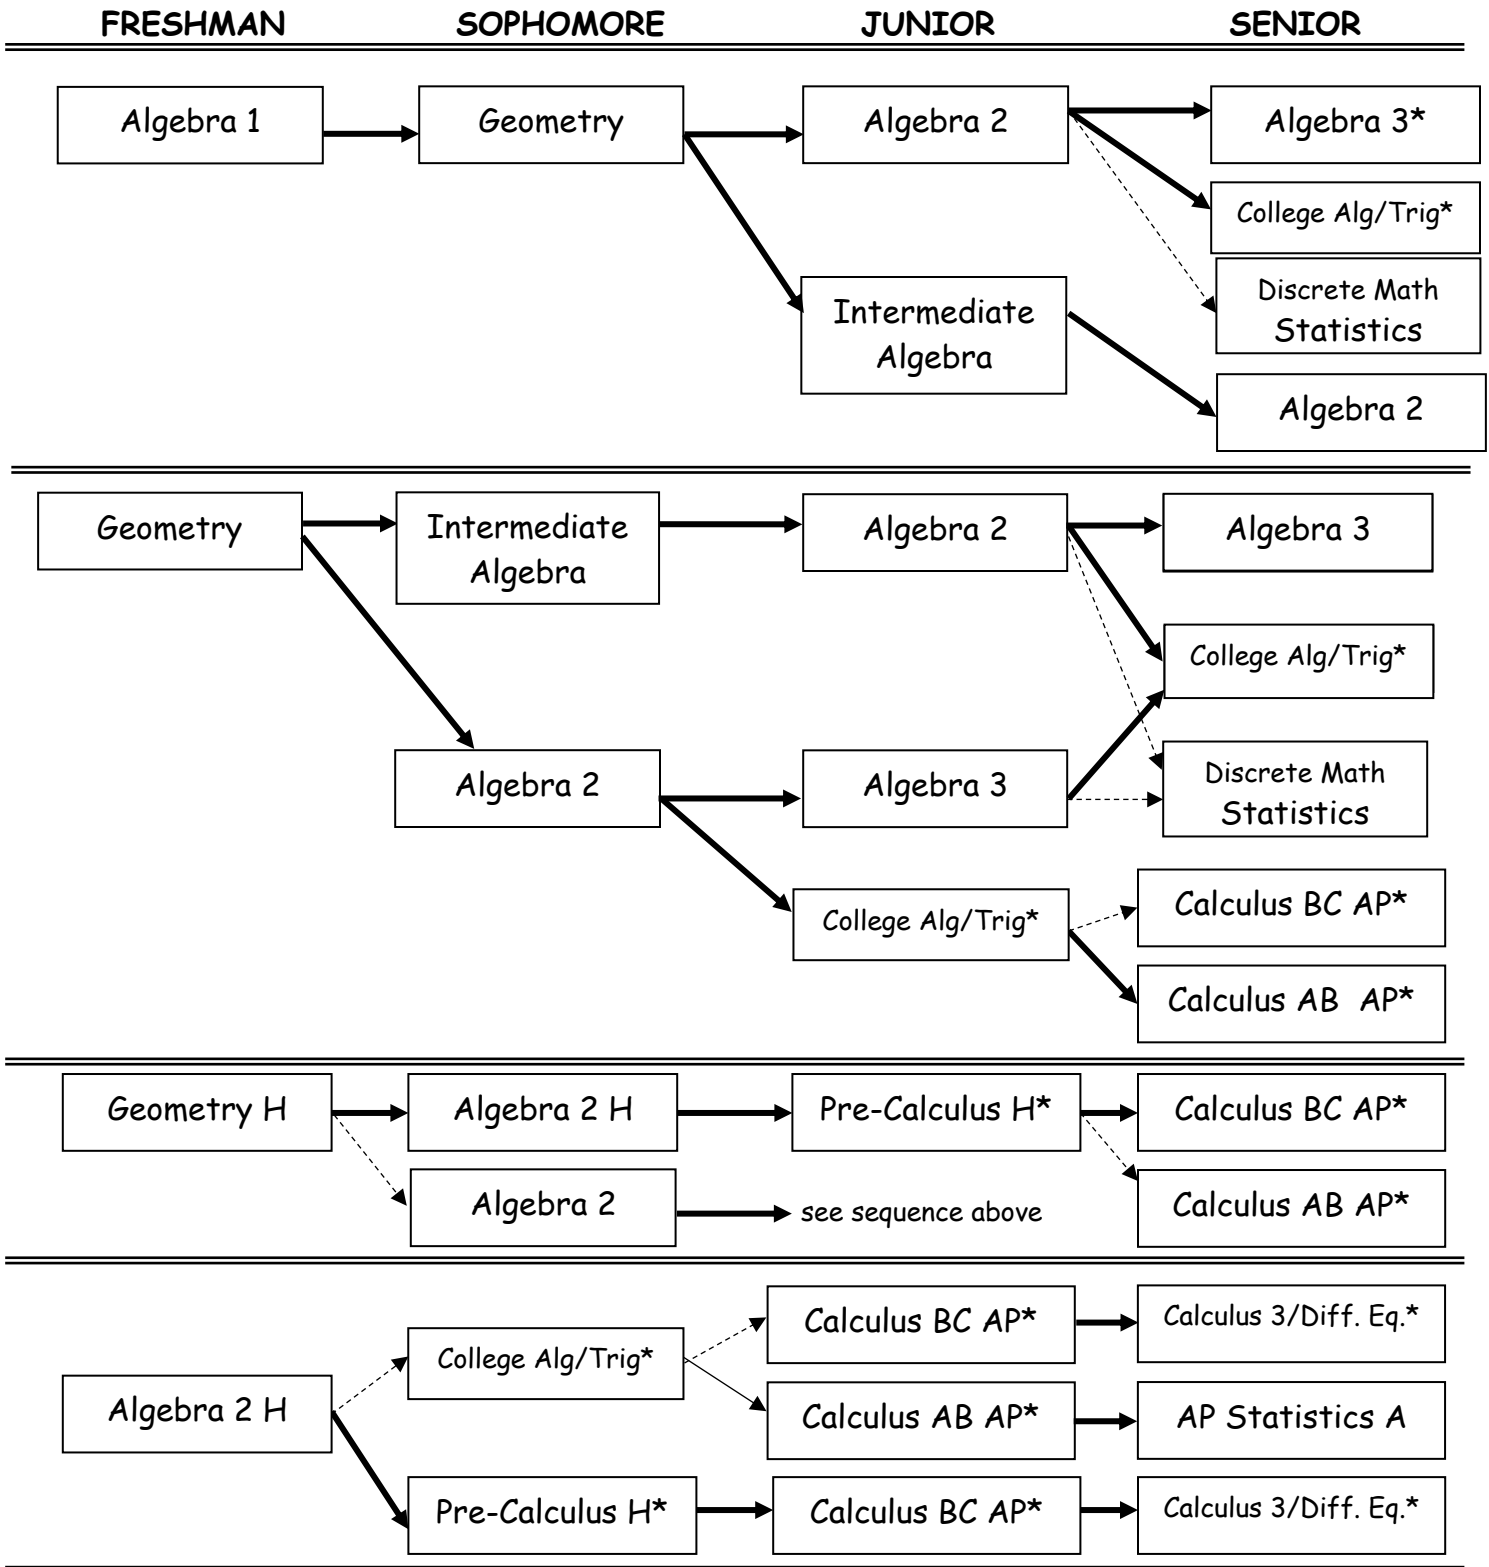

2019-2020 SM East Mathematics Suggested Course Sequence

→ Regular sequence of classes

-----→ Alternative Sequence

*Consider concurrent enrollment in one or more of the math electives.

Semester: Discrete Math or Statistics

Year Long: AP Statistics A