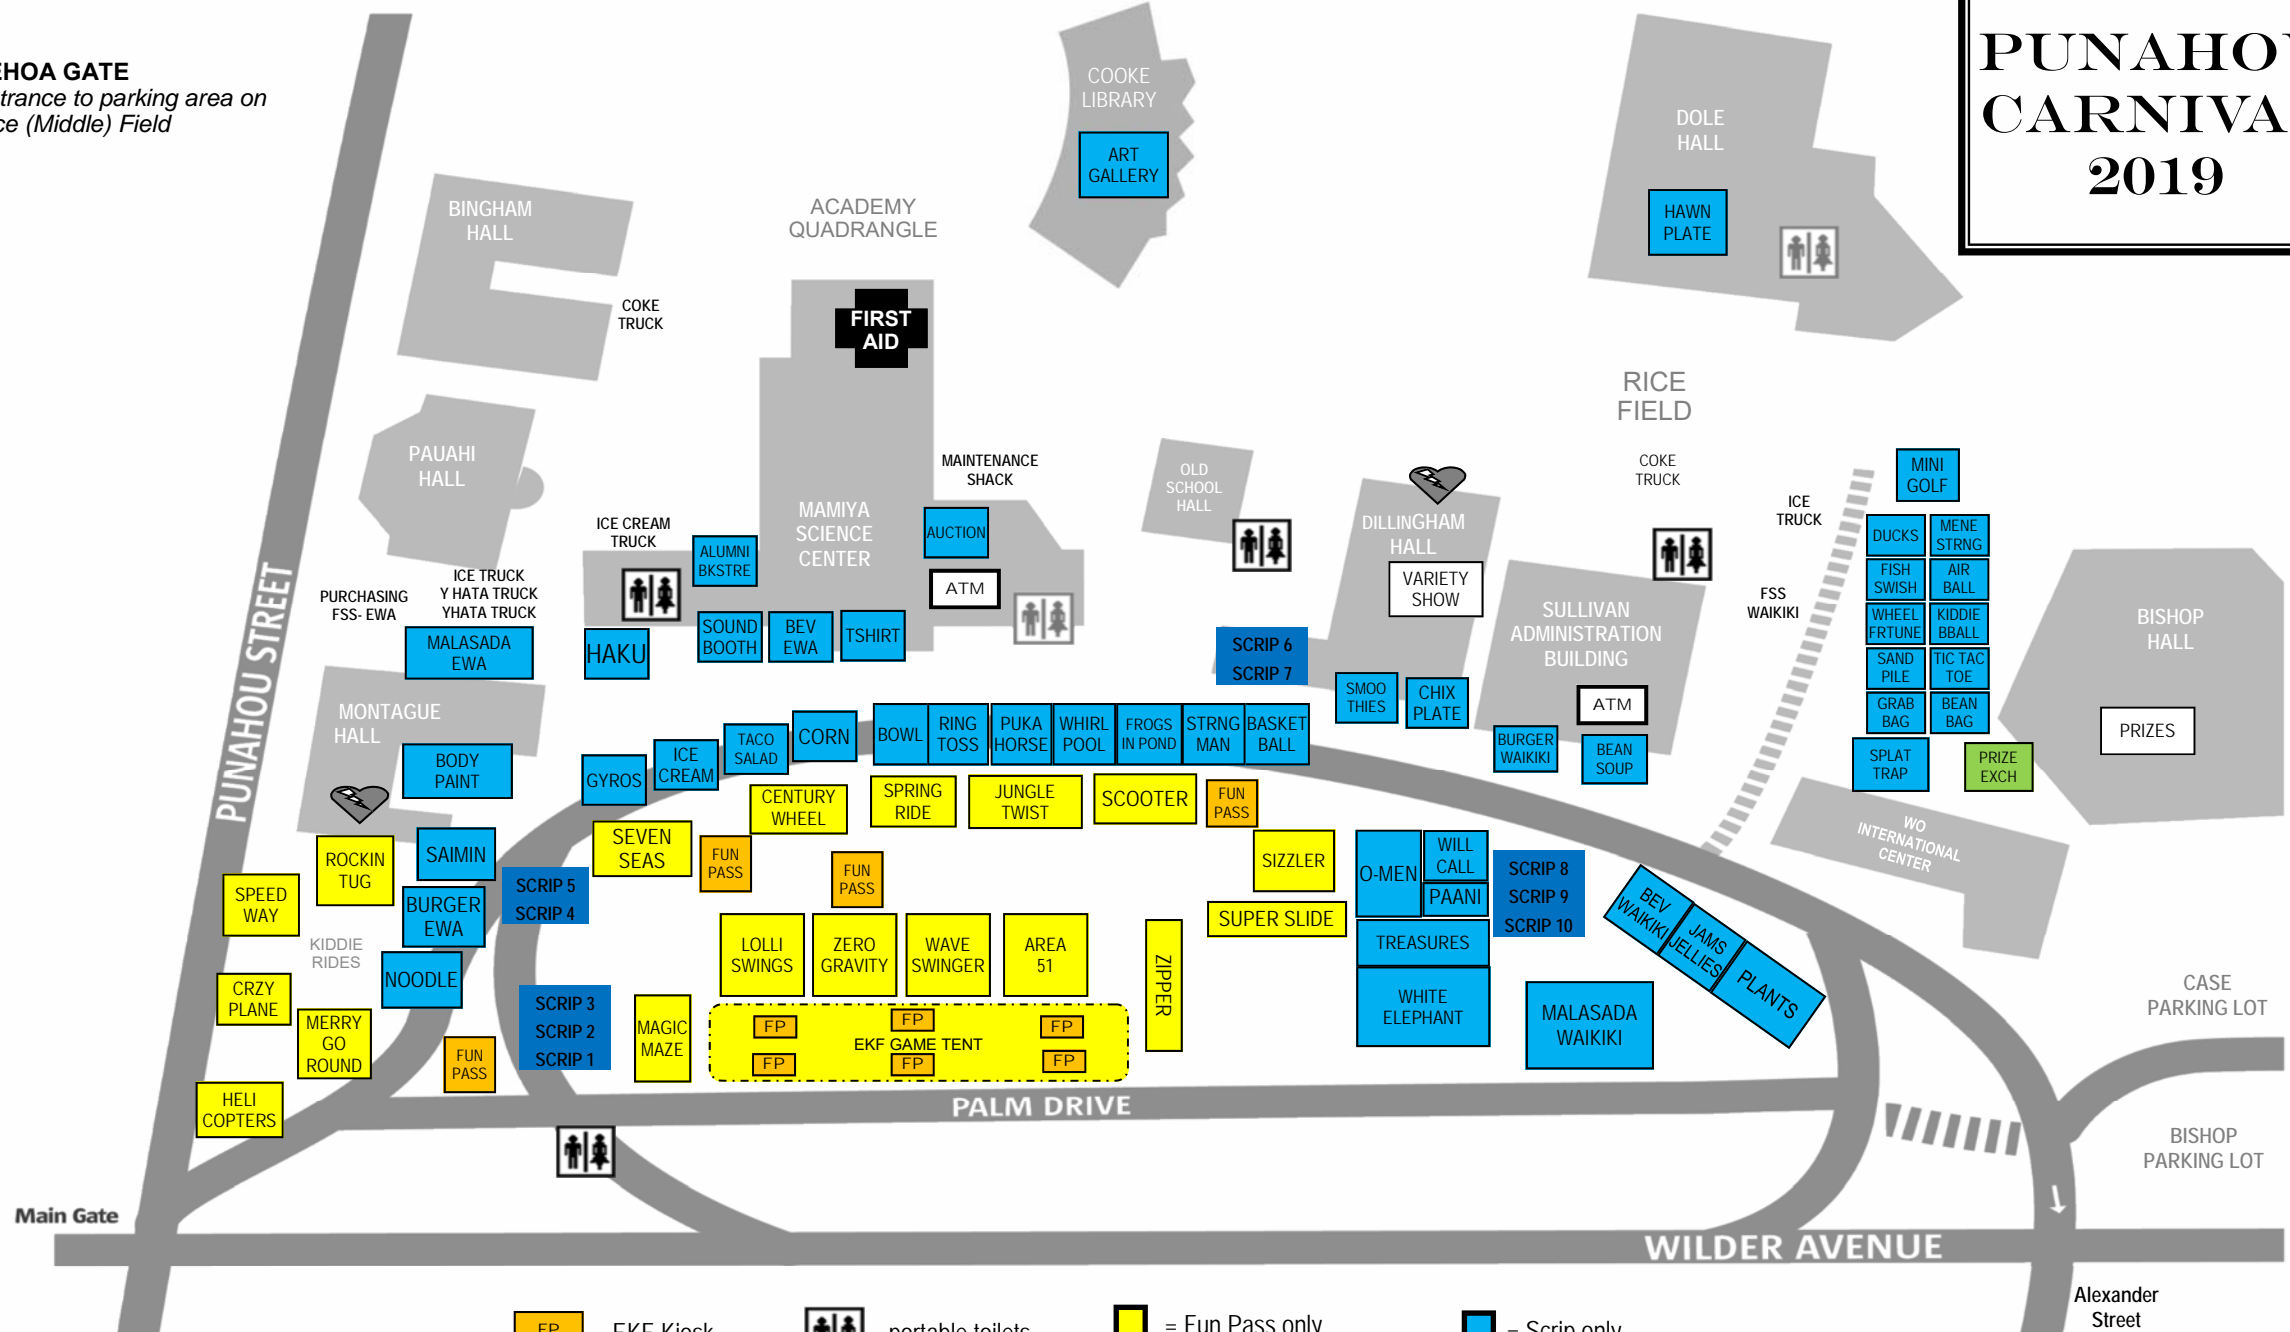

MANOA GATE

Entrance to upper campus parking

NEHOA GATE

Entrance to parking area on Rice (Middle) Field

PUNAHOU CARNIVAL 2019

- FP = EKF Kiosk
- = portable toilets
- = Fun Pass only
- = Scrip only
- ATM = ATM machine
- = restrooms
- = defibrillator

NOT TO SCALE