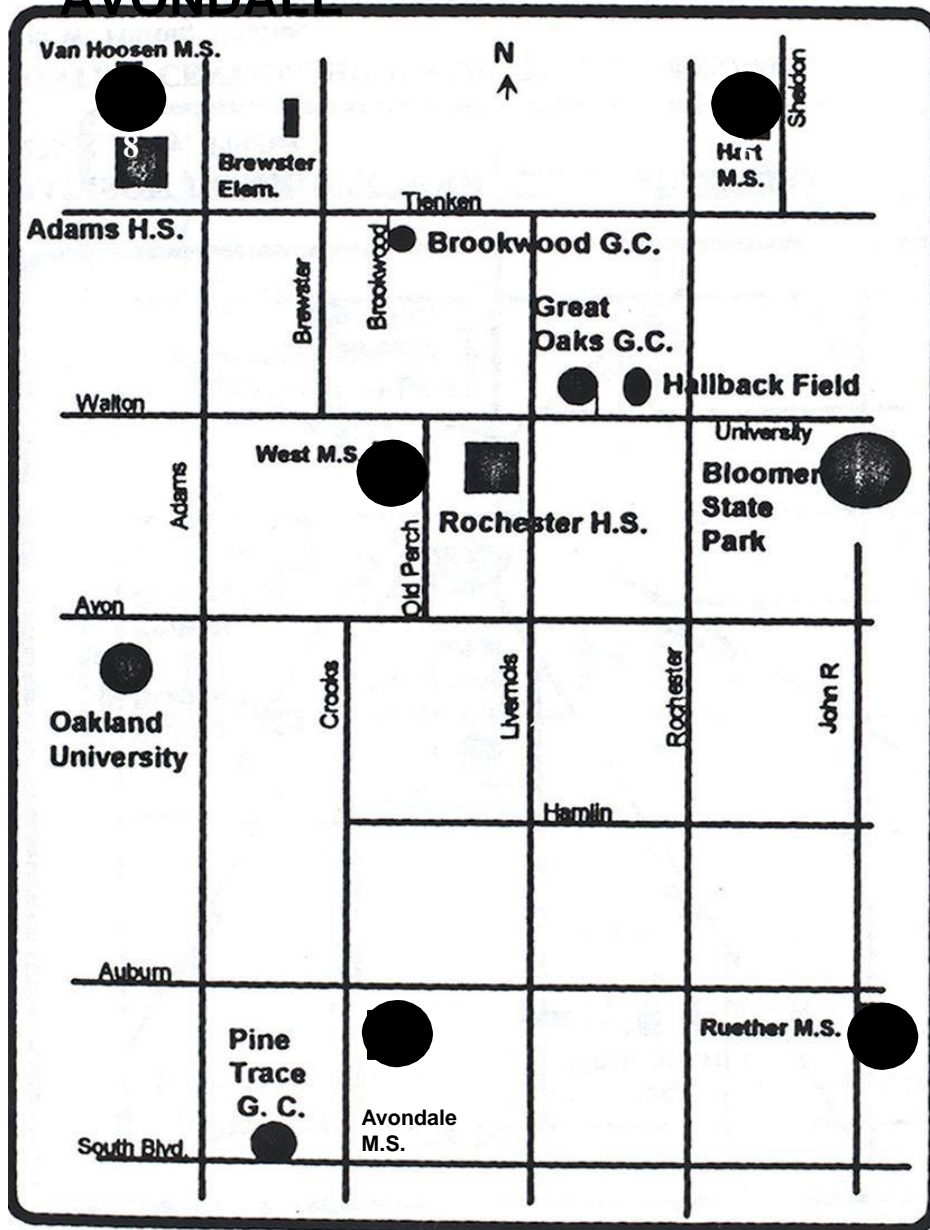

1445 W. Auburn Rd, Roch Hills
(248) 537-6300

Derby Middle School

1300 Derby Rd., Birmingham
(248) 203-5003

Hart Middle School (6)

6500 Sheldon, Rochester Hills
(248) 726-4500

Reuther Middle School (7)

1430 W. Auburn, Rochester Hills
(248) 726-4700

Van Hoosen Middle School (8)

1339 N. Adams Rd., Rochester
(248) 726-4900

West Middle School (9)

500 Old Perch Rd., Rochester
(248) 726-5000

FROM HERE TO THERE – SMITH ATHLETICS

ROCHESTER SCHOOL DISTRICT

AVONDALE