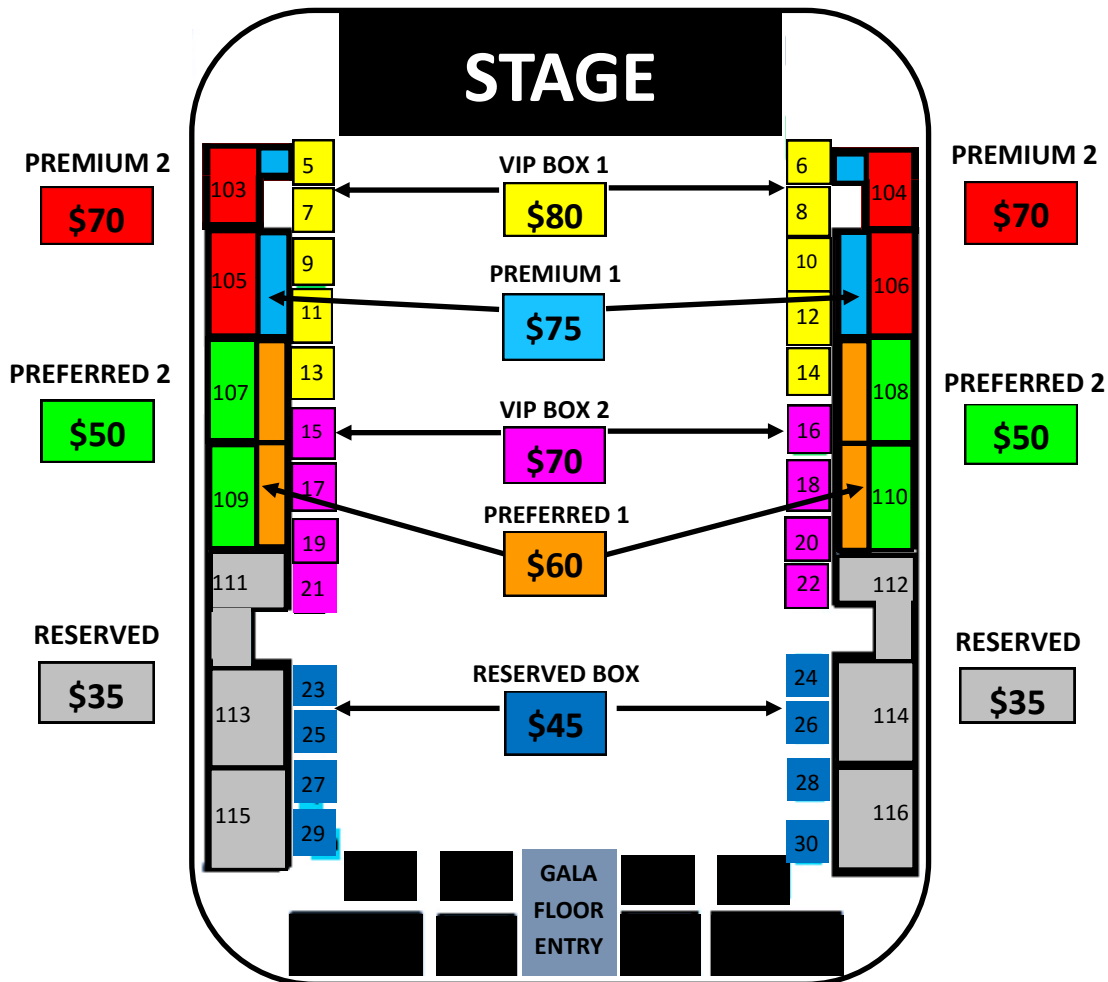

Saturday, February 23, 2019

To purchase individual tickets go to [ticketmaster.com](http://ticketmaster.com) or call 1-800-745-3000

For information about Table Sponsorships and dinner on the arena floor, please contact the MISD Education foundation at 972-882-7513