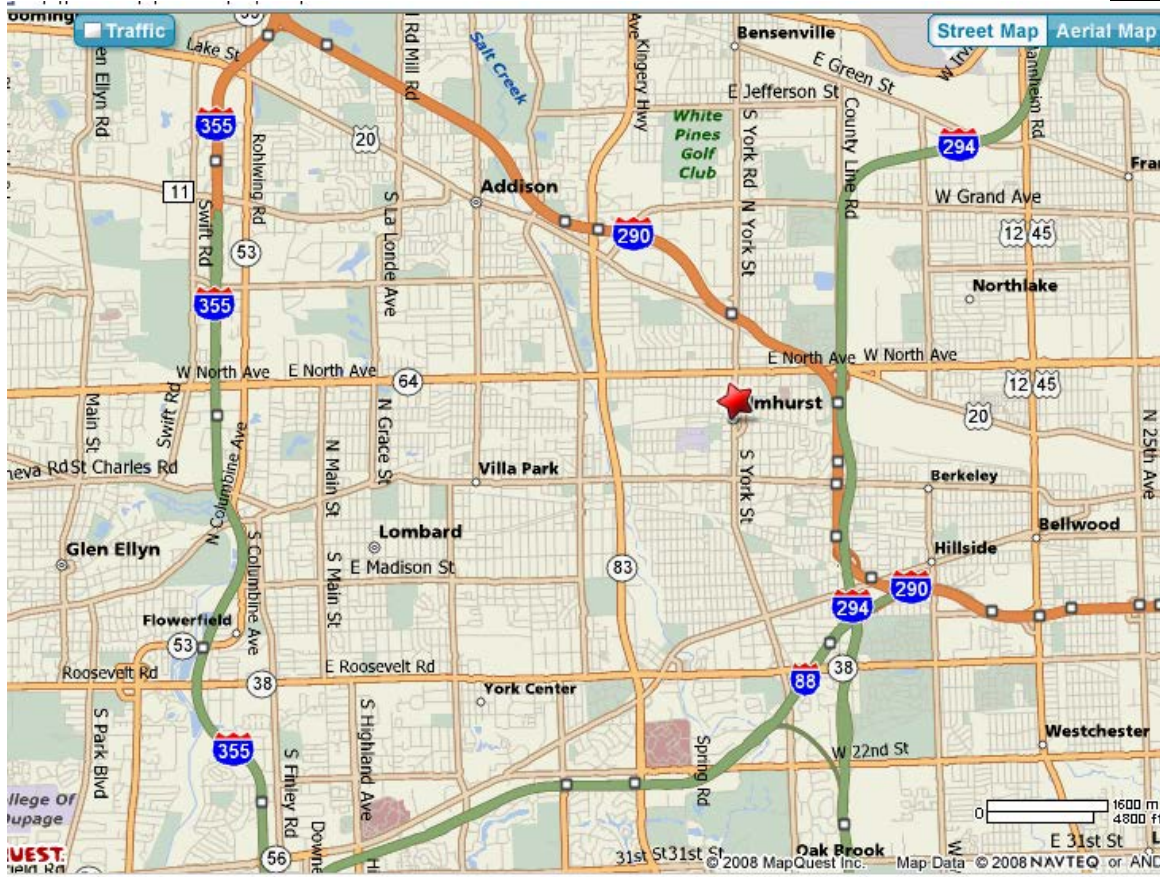

Map of Elmhurst

Berens Park
 FROM Route 83 - East on North Avenue to West Avenue, turn left (North) to Gladys St., turn right (East) to the park.
 FROM YORK ROAD - West on North Avenue to West Avenue, turn right (North) to Gladys St., turn right (East) to the park.

Elmhurst College :
 From Route 83 - East on St. Charles Rd to Prospect Ave North to Park Ave before Rail Road Tracks west.
 From York Rd - West on Park Av (south of Rail Road Tracks)

Courts Plus:
 West Ave between St. Charles Rd and North Ave.
 630-833-5064