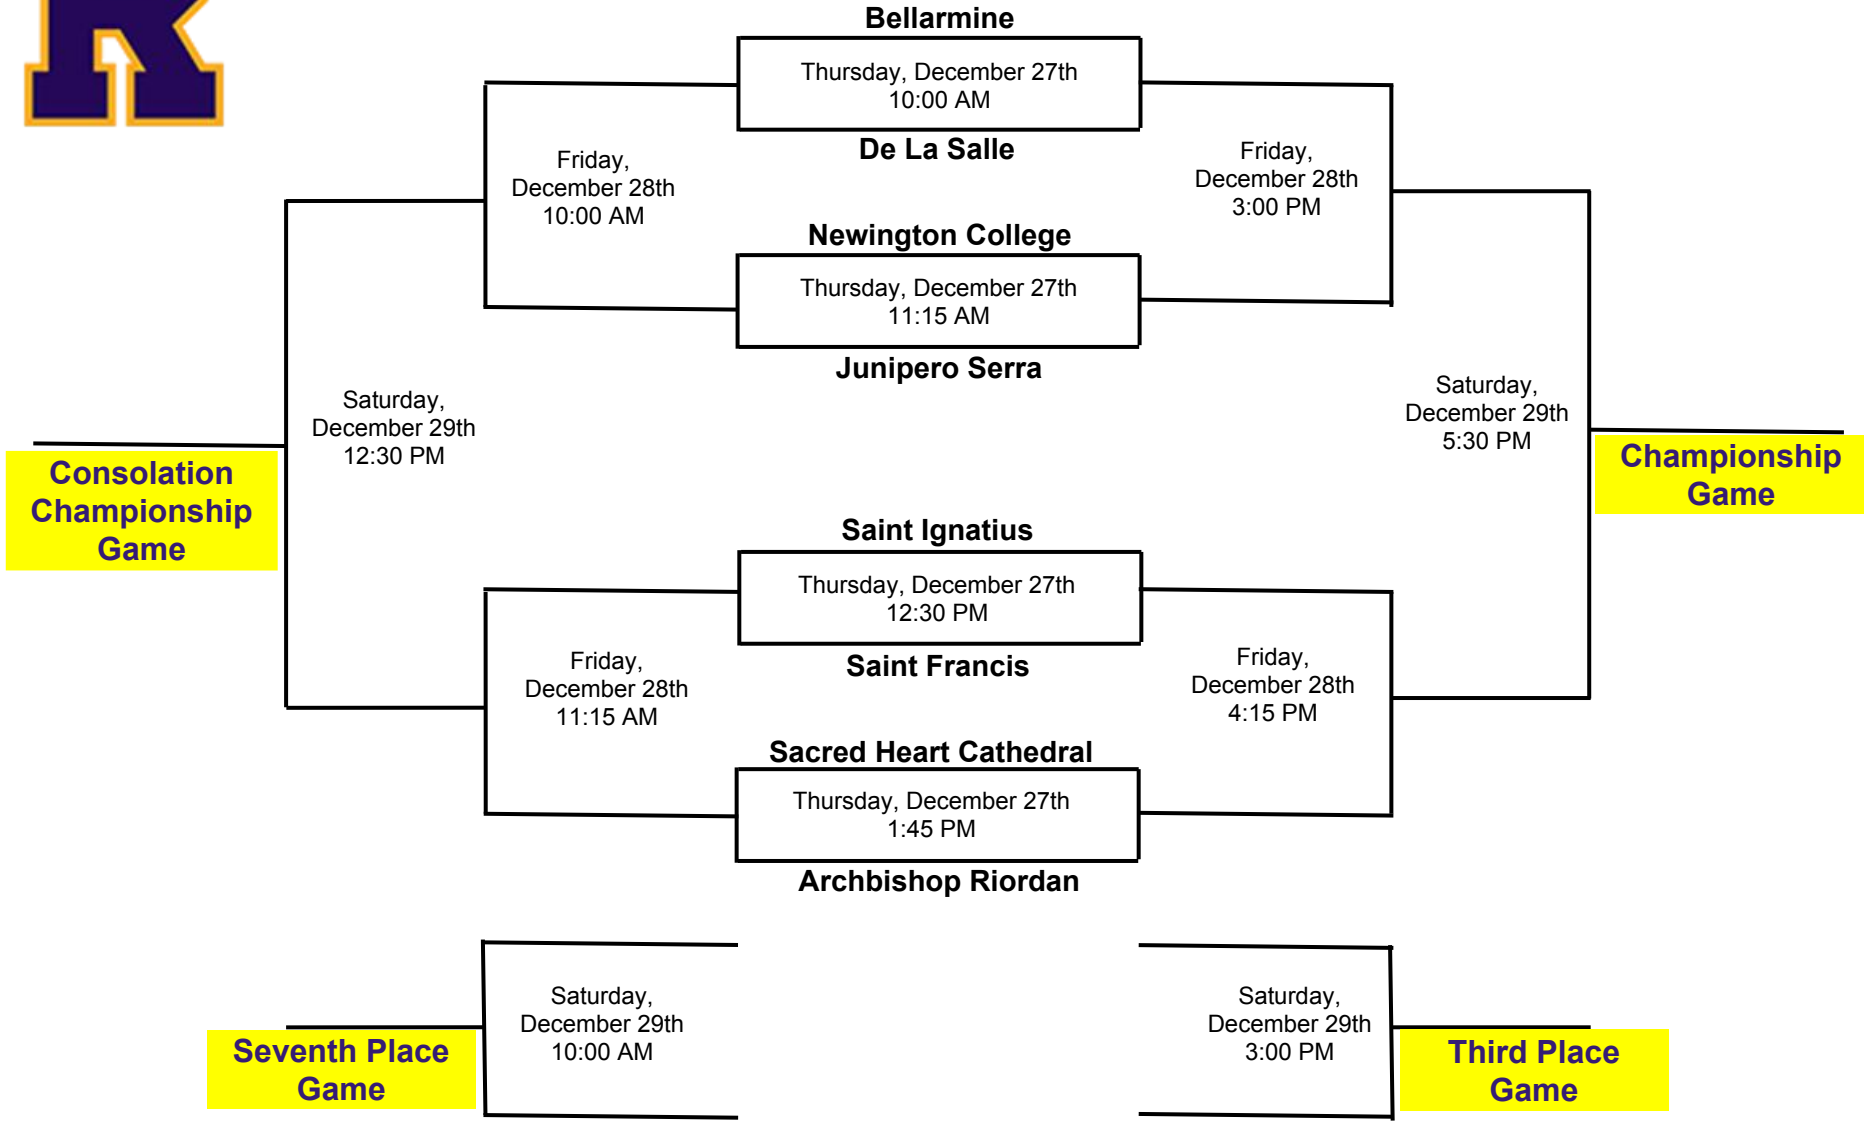

2018 Purple and Gold Classic Freshmen B Bracket

Team on bottom of the bracket is the HOME team
 Archbishop Riordan High School - 175 Phelan Avenue - San Francisco, CA 941112 - www.riordanhhs.org

Admission - General Admission \$5 - Seniors (65 or older) \$3 - High School students with ID - \$3
 Archbishop Riordan Students - Free with Student ID