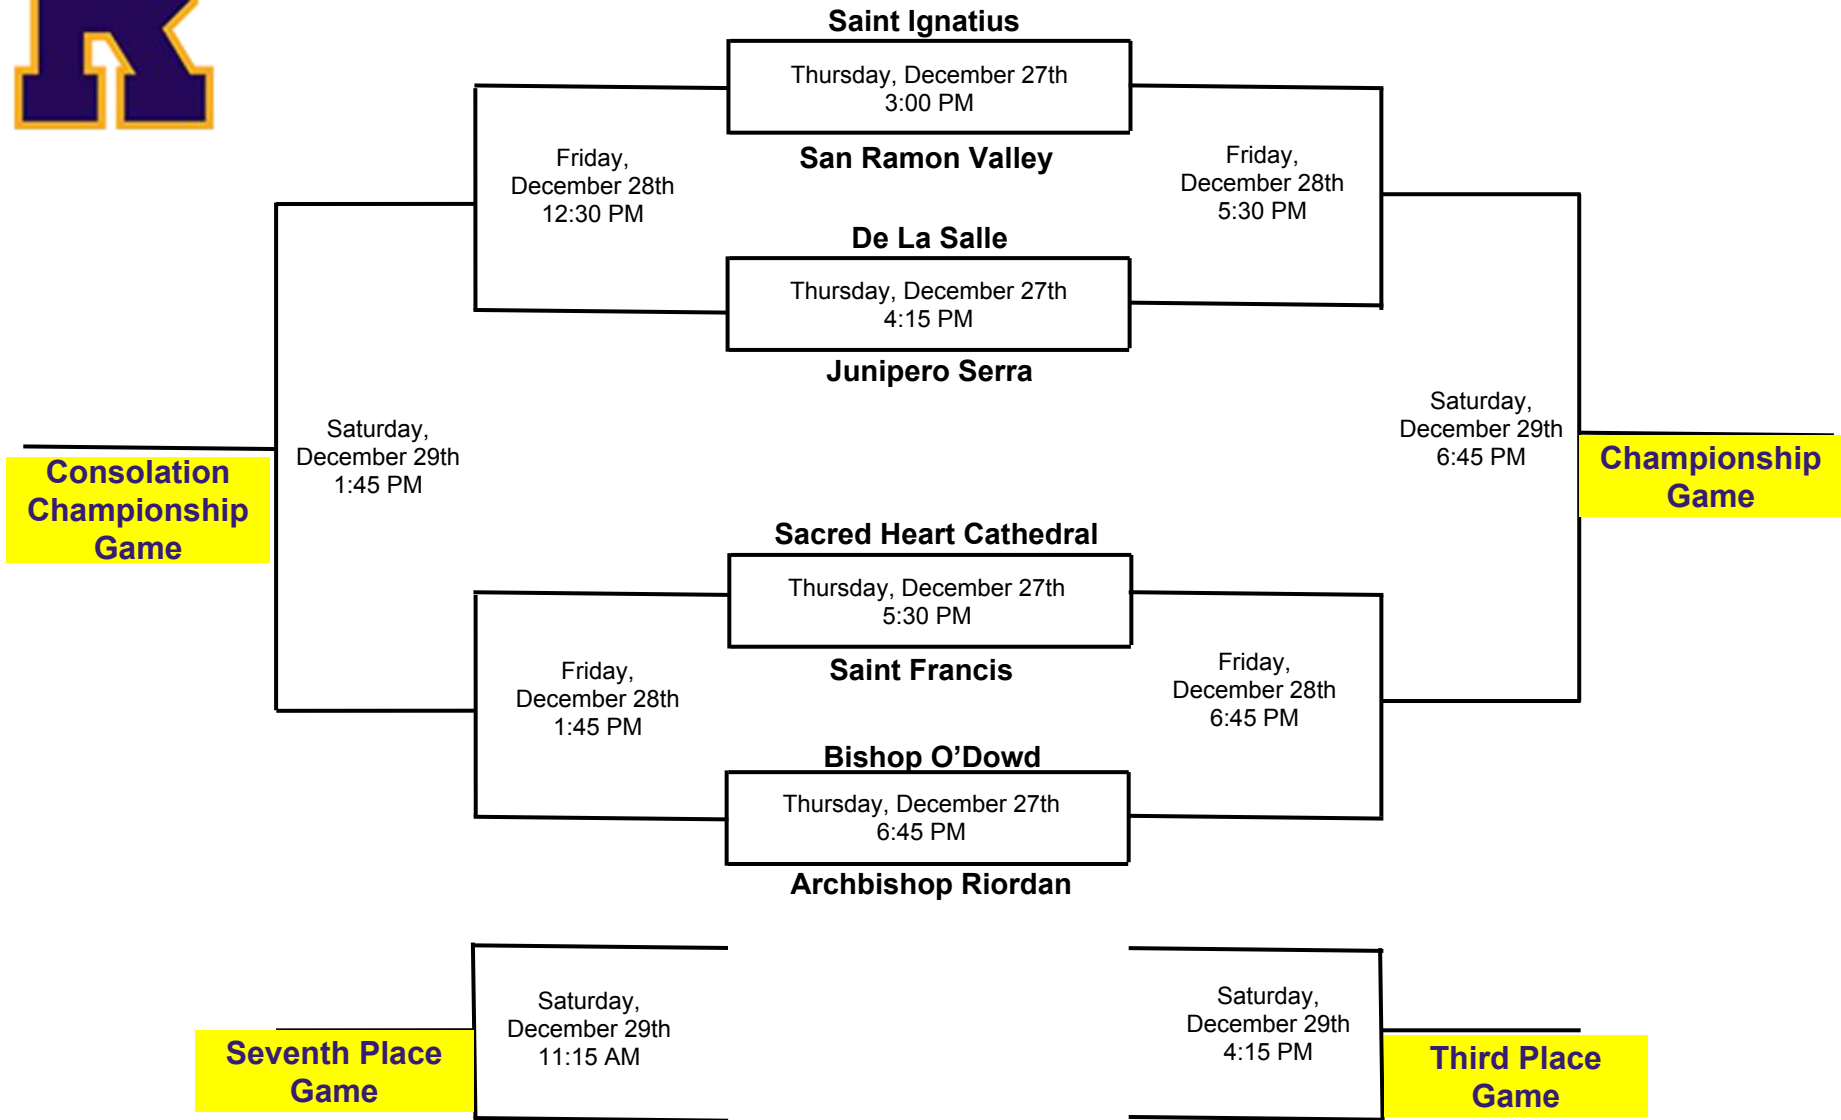

2018 Purple and Gold Classic Freshmen A Bracket

Team on bottom of the bracket is the HOME team
 Archbishop Riordan High School - 175 Phelan Avenue - San Francisco, CA 94112 - www.riordanhs.org

Admission - General Admission \$5 - Seniors (65 or older) \$3 - High School students with ID - \$3
 Archbishop Riordan Students - Free with Student ID