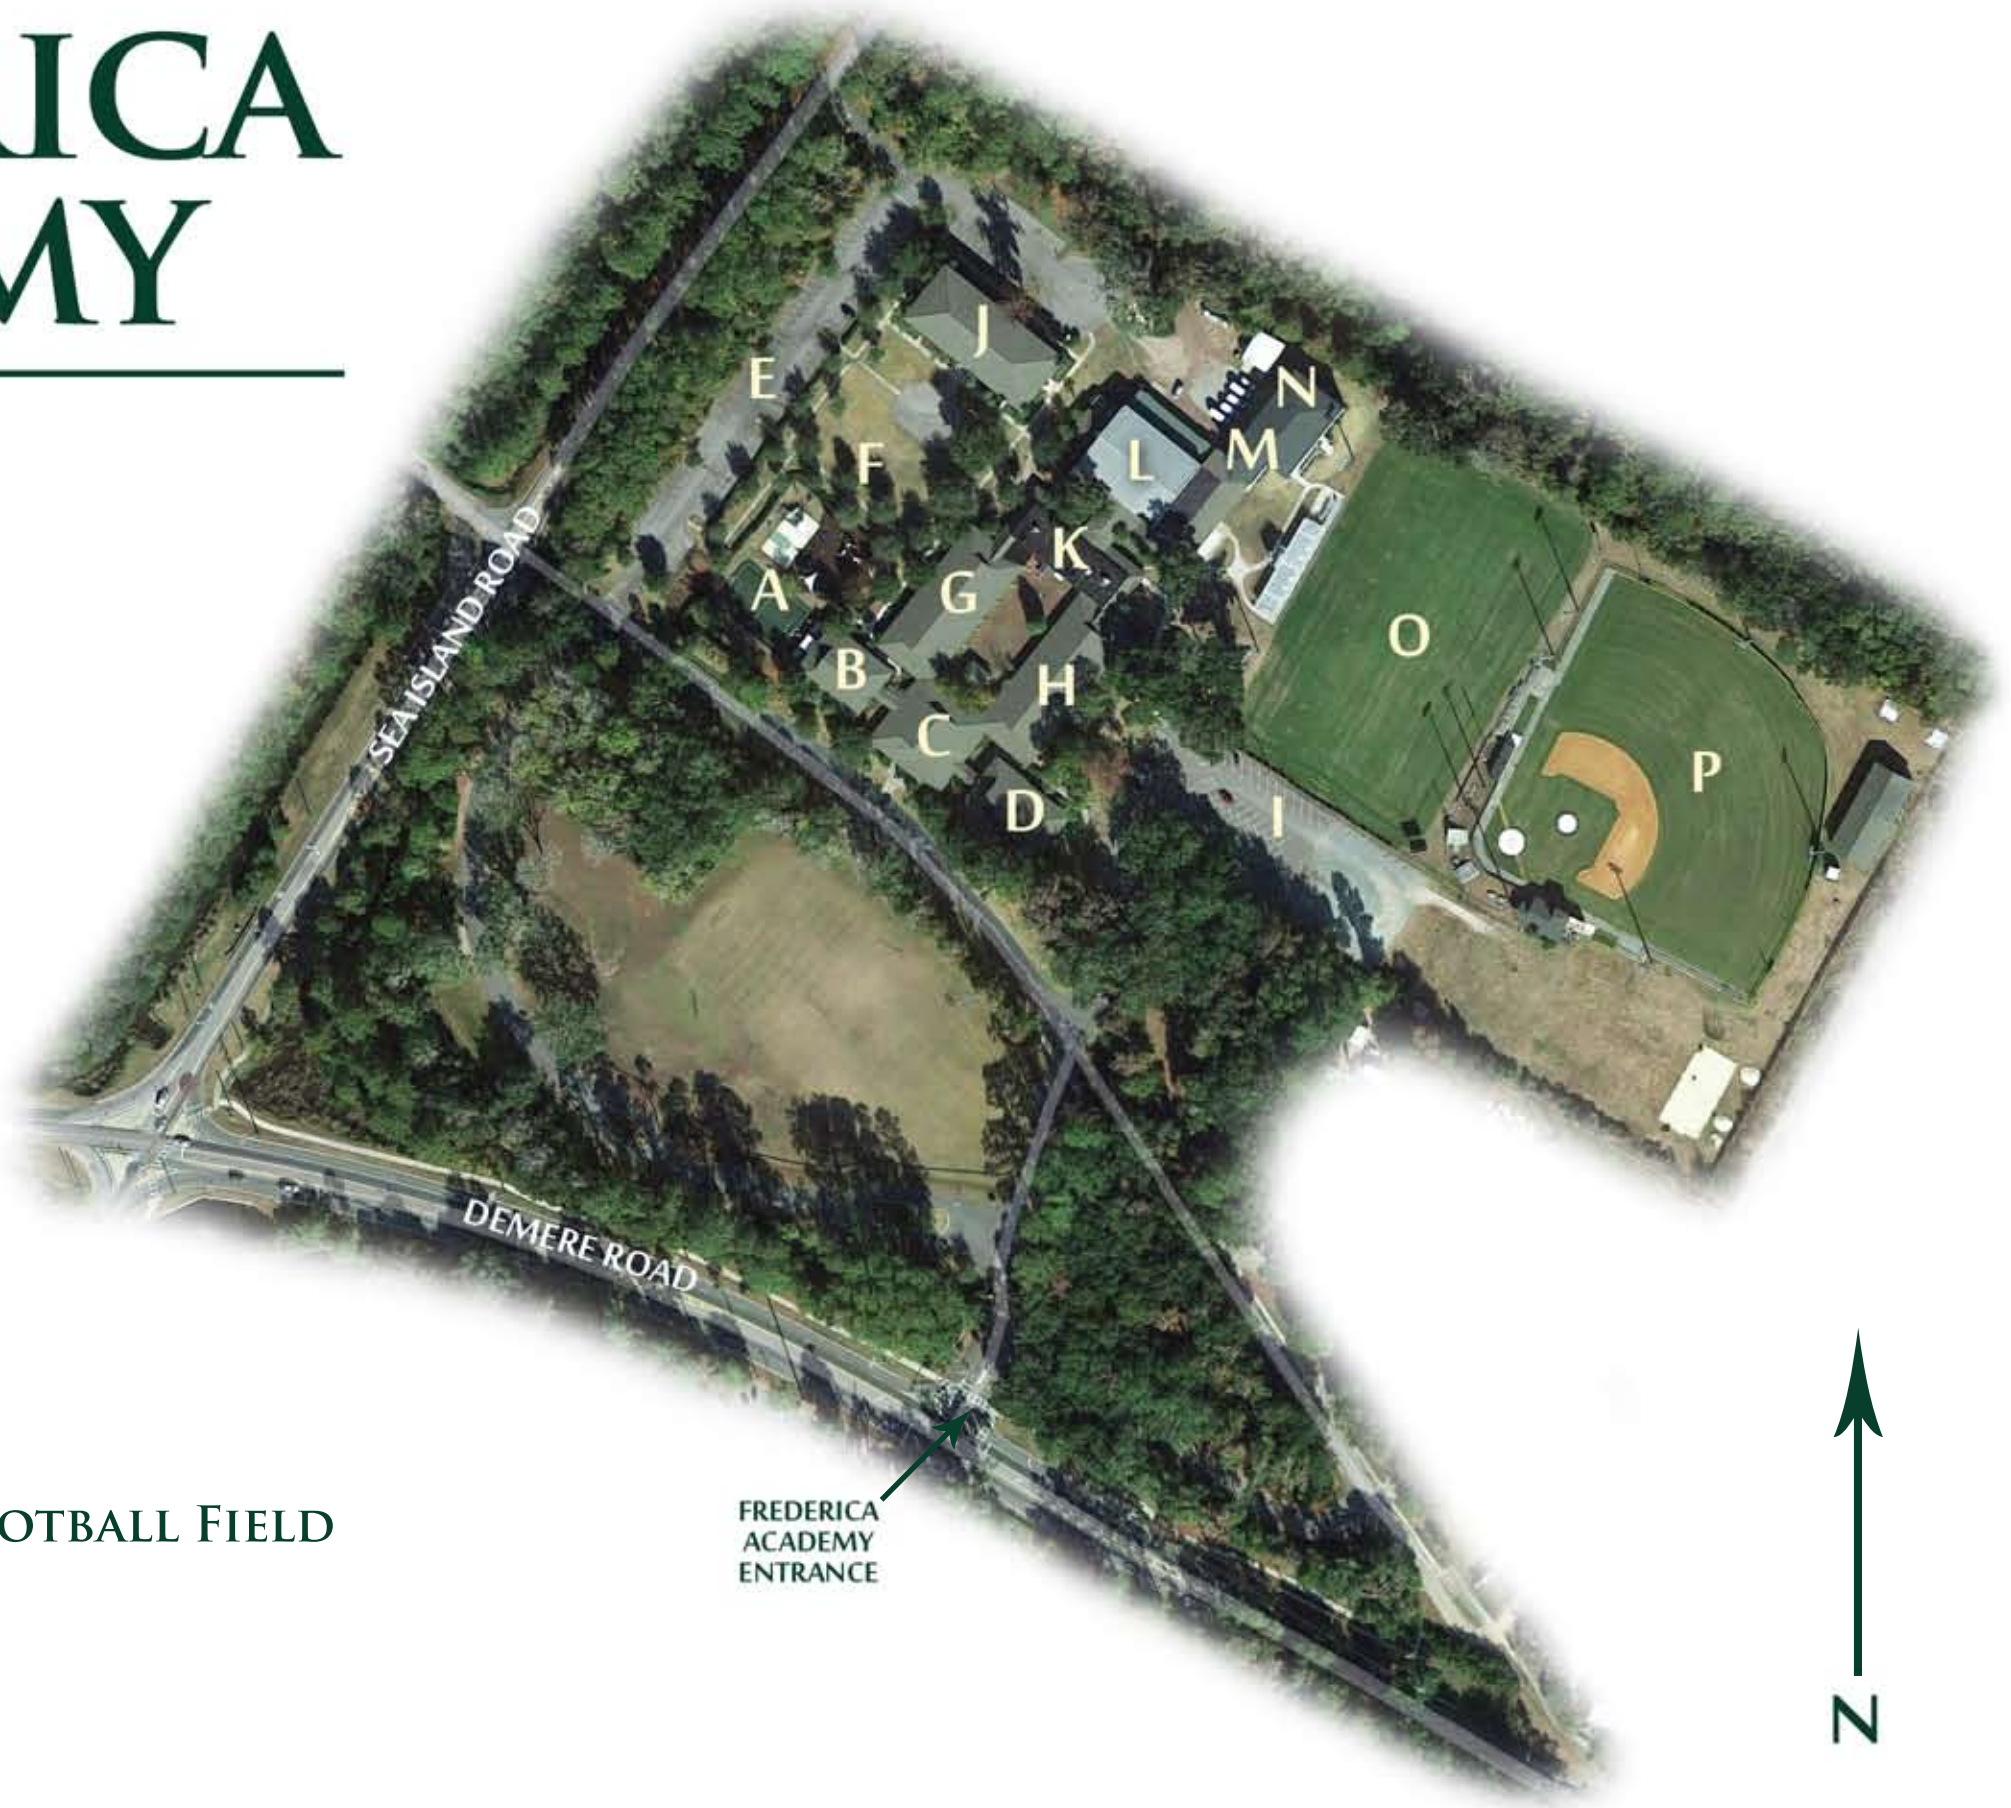

FREDERICA ACADEMY

CAMPUS MAP

- A TERRY THOMAS PLAYGROUND
- B SUSAN HEISEY BEEN LIBRARY
- C ADMINISTRATION & RECEPTION
- D BENEFIELD MIDDLE SCHOOL HALL
- E STUDENT & US FACULTY PARKING
- F SEA ISLAND GREEN
- G LOWER SCHOOL HALL
- H MIDDLE SCHOOL HALL
- I FACULTY & GUEST PARKING
- J CORN HALL (UPPER SCHOOL)
- K HAMILTON HALL
- L FREDERICA ACADEMY GYMNASIUM
- M ARTS CENTER
- N MURRAY FIELD HOUSE
- O CANDLER SOCCER COMPLEX & FA FOOTBALL FIELD
- P BARTLETT BASEBALL FIELD

FREDERICA
ACADEMY
ENTRANCE