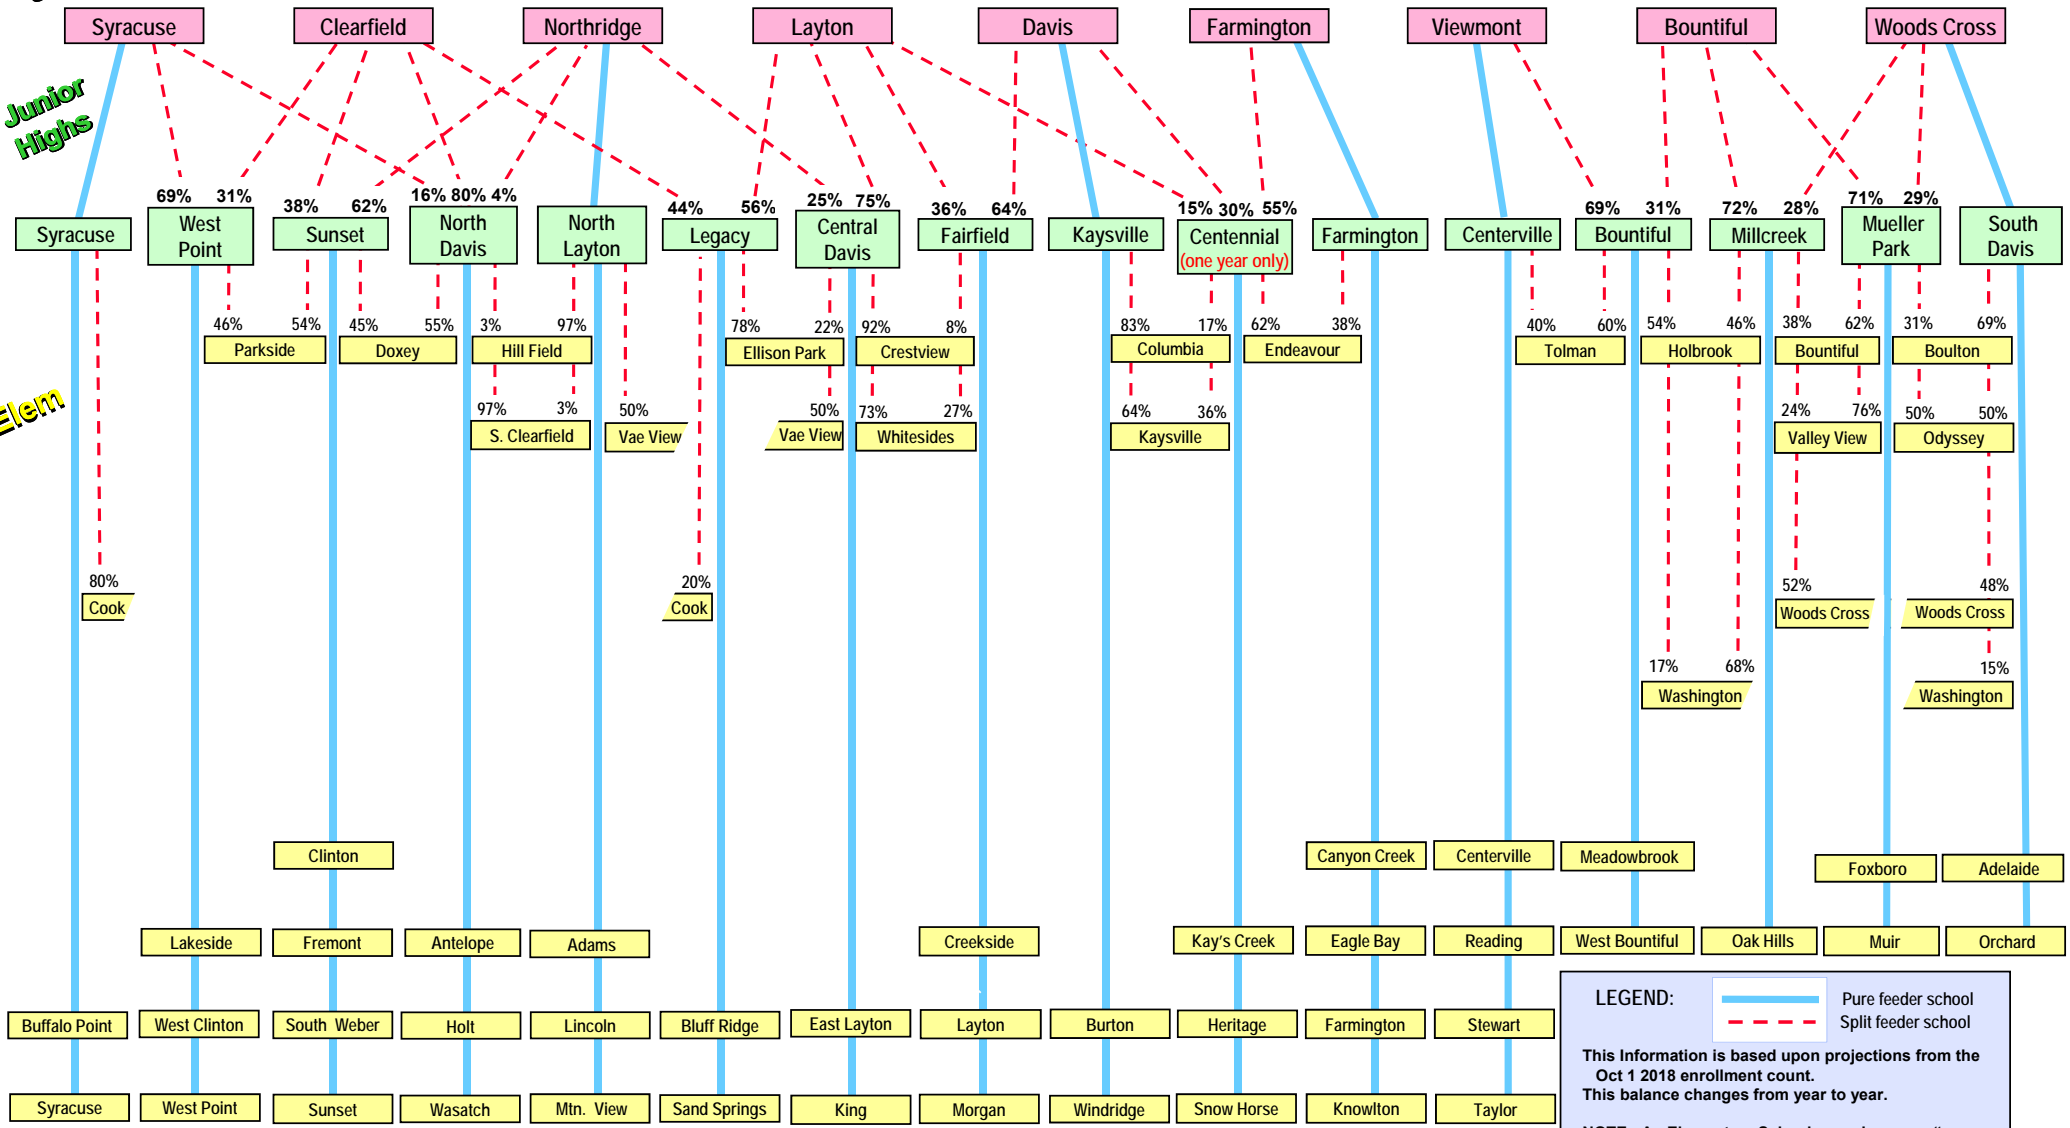

School Feeder Patterns for SY18-19 – Davis School District

High Schools

Junior Highs

Elem

LEGEND:

- Pure feeder school
- - - Split feeder school

This information is based upon projections from the Oct 1 2018 enrollment count. This balance changes from year to year.

NOTE: An Elementary School may show as a "pure feeder school" to a JH - but may split into two HSs.