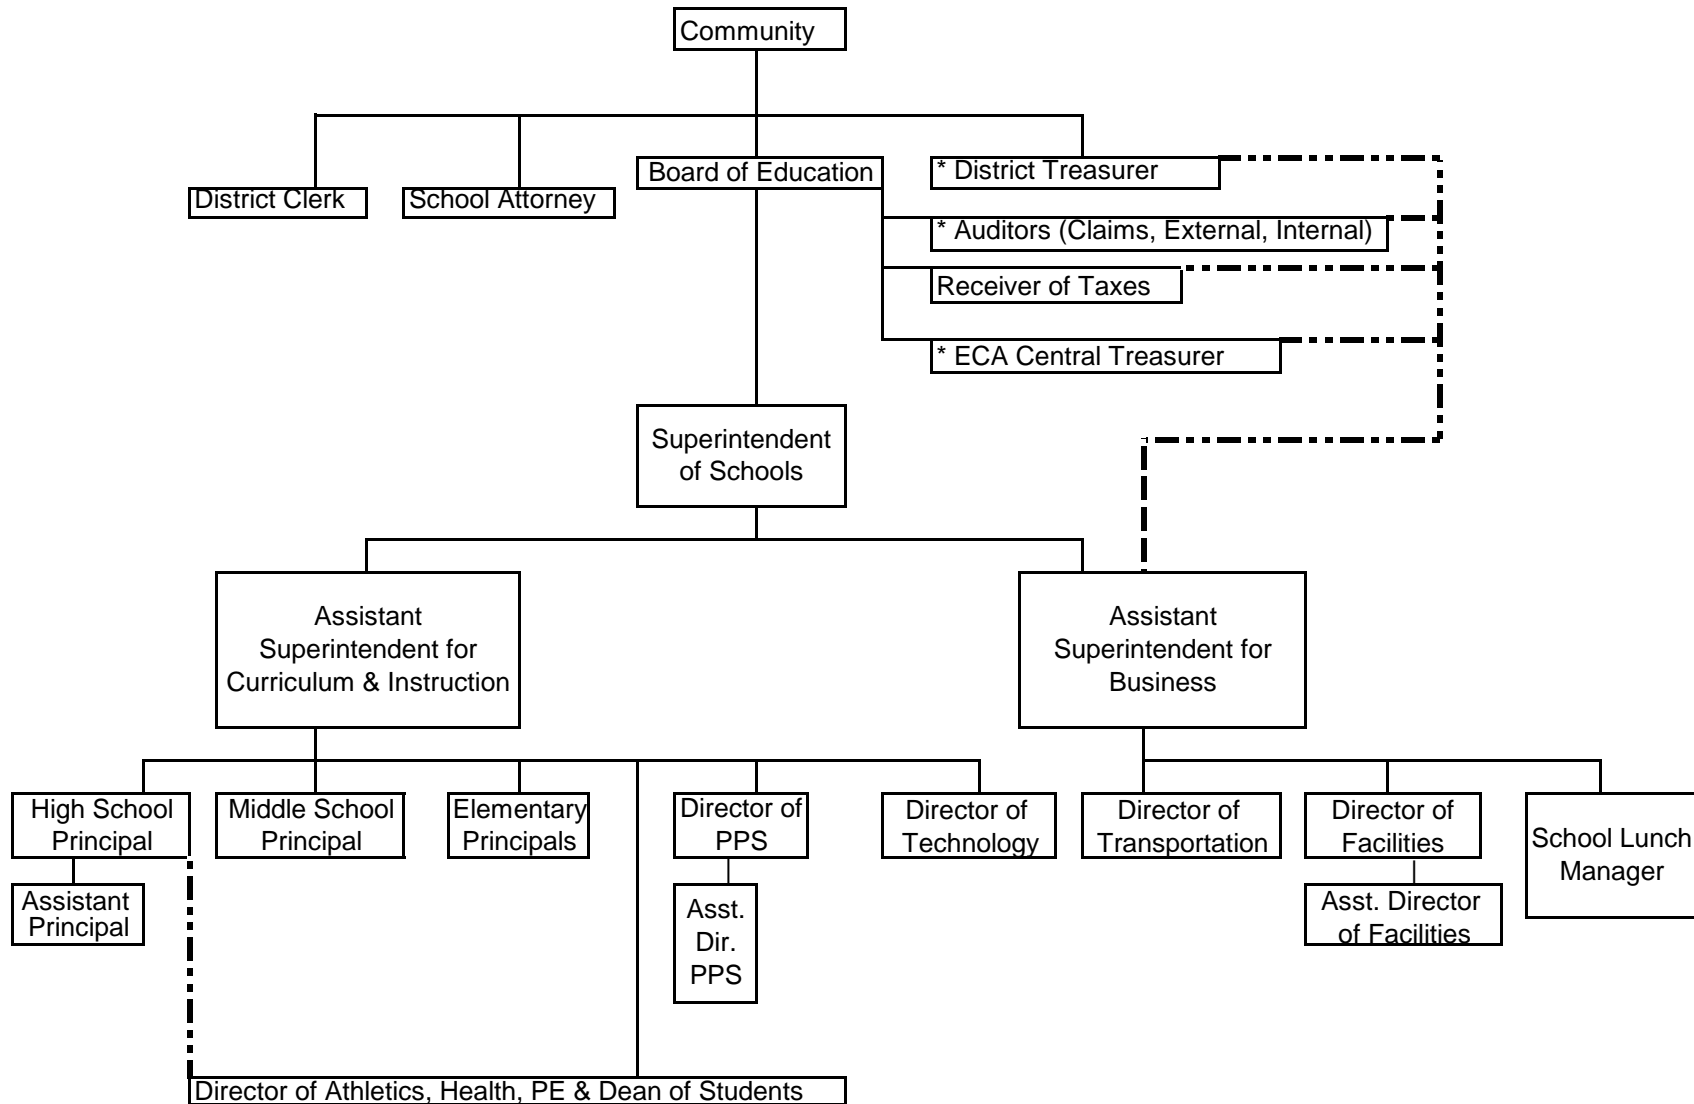

Onteora Central School District

Organizational Chart Policy 4212

- - - - Indirect Reporting ___ Direct Reporting
 * Provide reports to Board of Education

Adopted: 9/11/18