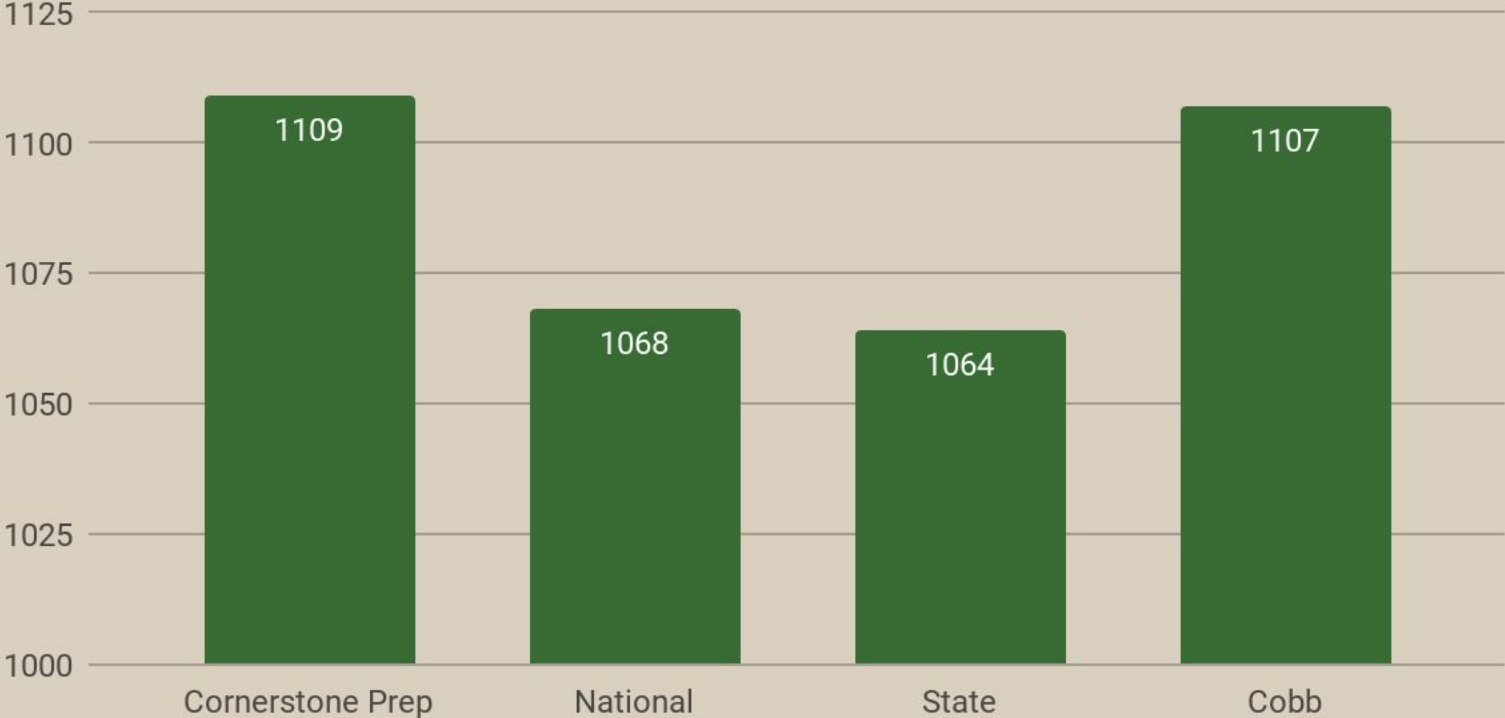

SAT Score Comparison

2018

As of 2017 the SAT marker changed from 2400 to 1600

ACT Score Comparison

2018