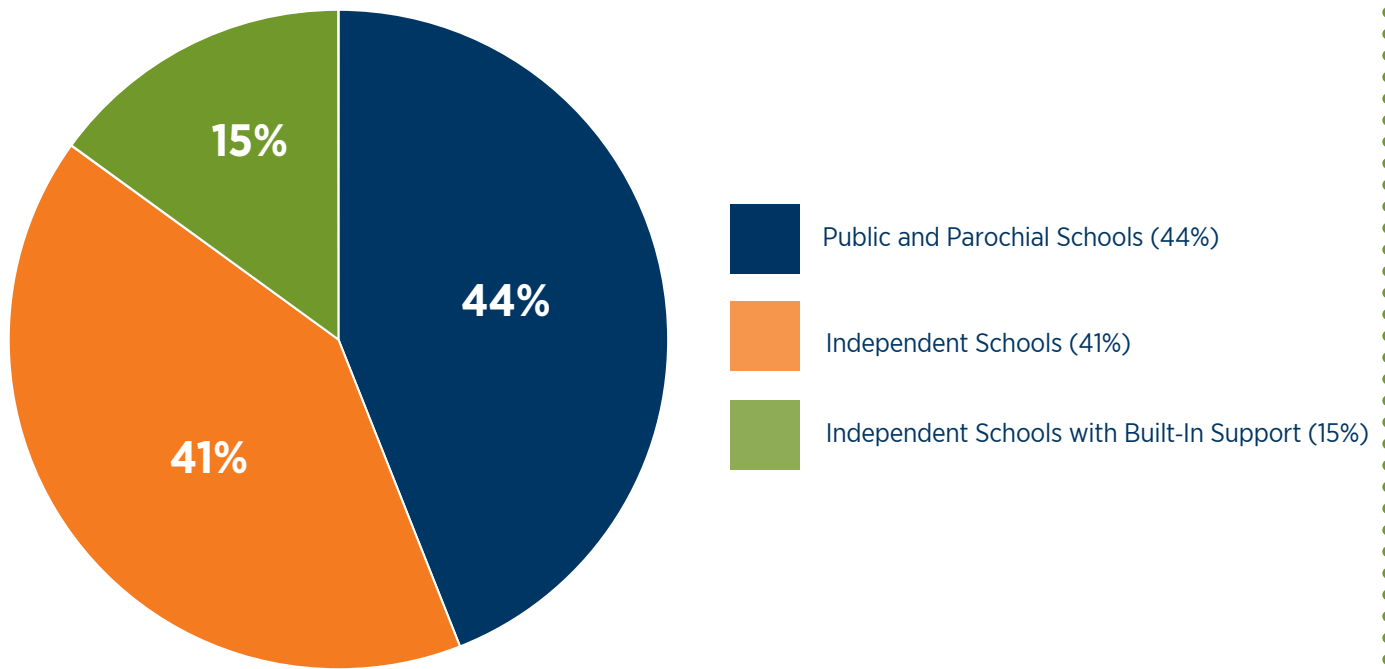

Benchmark Graduates: Where Did They Go After Benchmark?

Independent Schools

Academy of Notre Dame
 Agnes Irwin School
 Archmere Academy
 Christopher Dock Mennonite School
 Country Day School of the Sacred Heart
 Delaware County Christian School
 Devon Prep
 Doane Academy
 The Episcopal Academy
 Friends Central School
 Friends Select School
 The Haverford School
 Jack Barrack Hebrew Academy
 Kosloff Torah Academy
 LaSalle College High School
 Malvern Prep