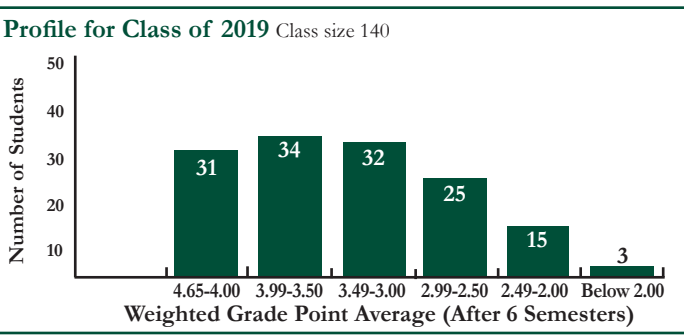

1. **National Merit Class of 2019**
2. Semifinalist: 2
   - Letters of Commendation: 4
3. **National Merit Class of 2018**
4. Semifinalist: 1
   - Letters of Commendation: 2
   - National Hispanic Merit Scholar: 2

Curriculum

Our curriculum includes an extensive list of Honors and Advanced Placement courses. NWC High School challenges students to achieve their full potential.

The current school policy does not provide for rank. Cumulative GPA is determined by the grade received at the end of each semester using a traditional system of:

A=4.0, B=3.0, C=2.0, D=1.0, F=0

Advanced Placement and Honors courses, designated AP and Hon on the transcript, are weighted by adding a .5 bonus to each grade, e.g, A=4.5
The highest possible grade point average is 4.78.

Graduation Requirements 24 credits, including the following:

	CREDITS
English	4
Mathematics	4
Religious Studies	4
Social Studies	3.5
Science	3
Foreign Language	2
Physical Education	1
Fine Arts	.50
Health	.50
LEADS Capstone Leadership Program	.50

Honors Courses (Hon.)

English I, II, III	Geometry	Rel. IV ACTS
Creative Writing	Algebra II	Rel. IV HILL
Dramatic Literature	Trig./Pre-Calculus	Art IV
British Drama	Biology	Women's Choir
Latin I, II, III, IV	Chemistry	Concert Choir
French II, III, IV	Physics	Wind Ensemble
Spanish II, III, IV	Environmental Science	Adv. Jazz Band
Chinese II, III	Anatomy & Physiology	String Ensemble
Algebra I, II	World History	Jazz Choir
	U.S. History	

AP Courses (AP) *A rigorous academic program would include 4 to 7 AP courses. Enrollment into these courses is a selective process.*

English Literature IV	Statistics	American Gov't/Politics
English Language III	Computer Science	Comparative Gov't & Politics
Biology	Chinese	Politics
Chemistry	Spanish	Studio Art
Physics	French	Music Theory
Calculus	U.S. History	

Advanced Placement Achievement Statistics 2018

(Enrollment into an AP course is a selective process and AP testing is mandatory)

- 44 students named Advanced Placement Scholars
- 75% of AP students scored 3+ on AP exams surpassing the state and global averages
- 48% of graduating 2018 class scored 3+ on at least one AP exam during high school
- 58% of 11th and 12th graders participating in the AP Program