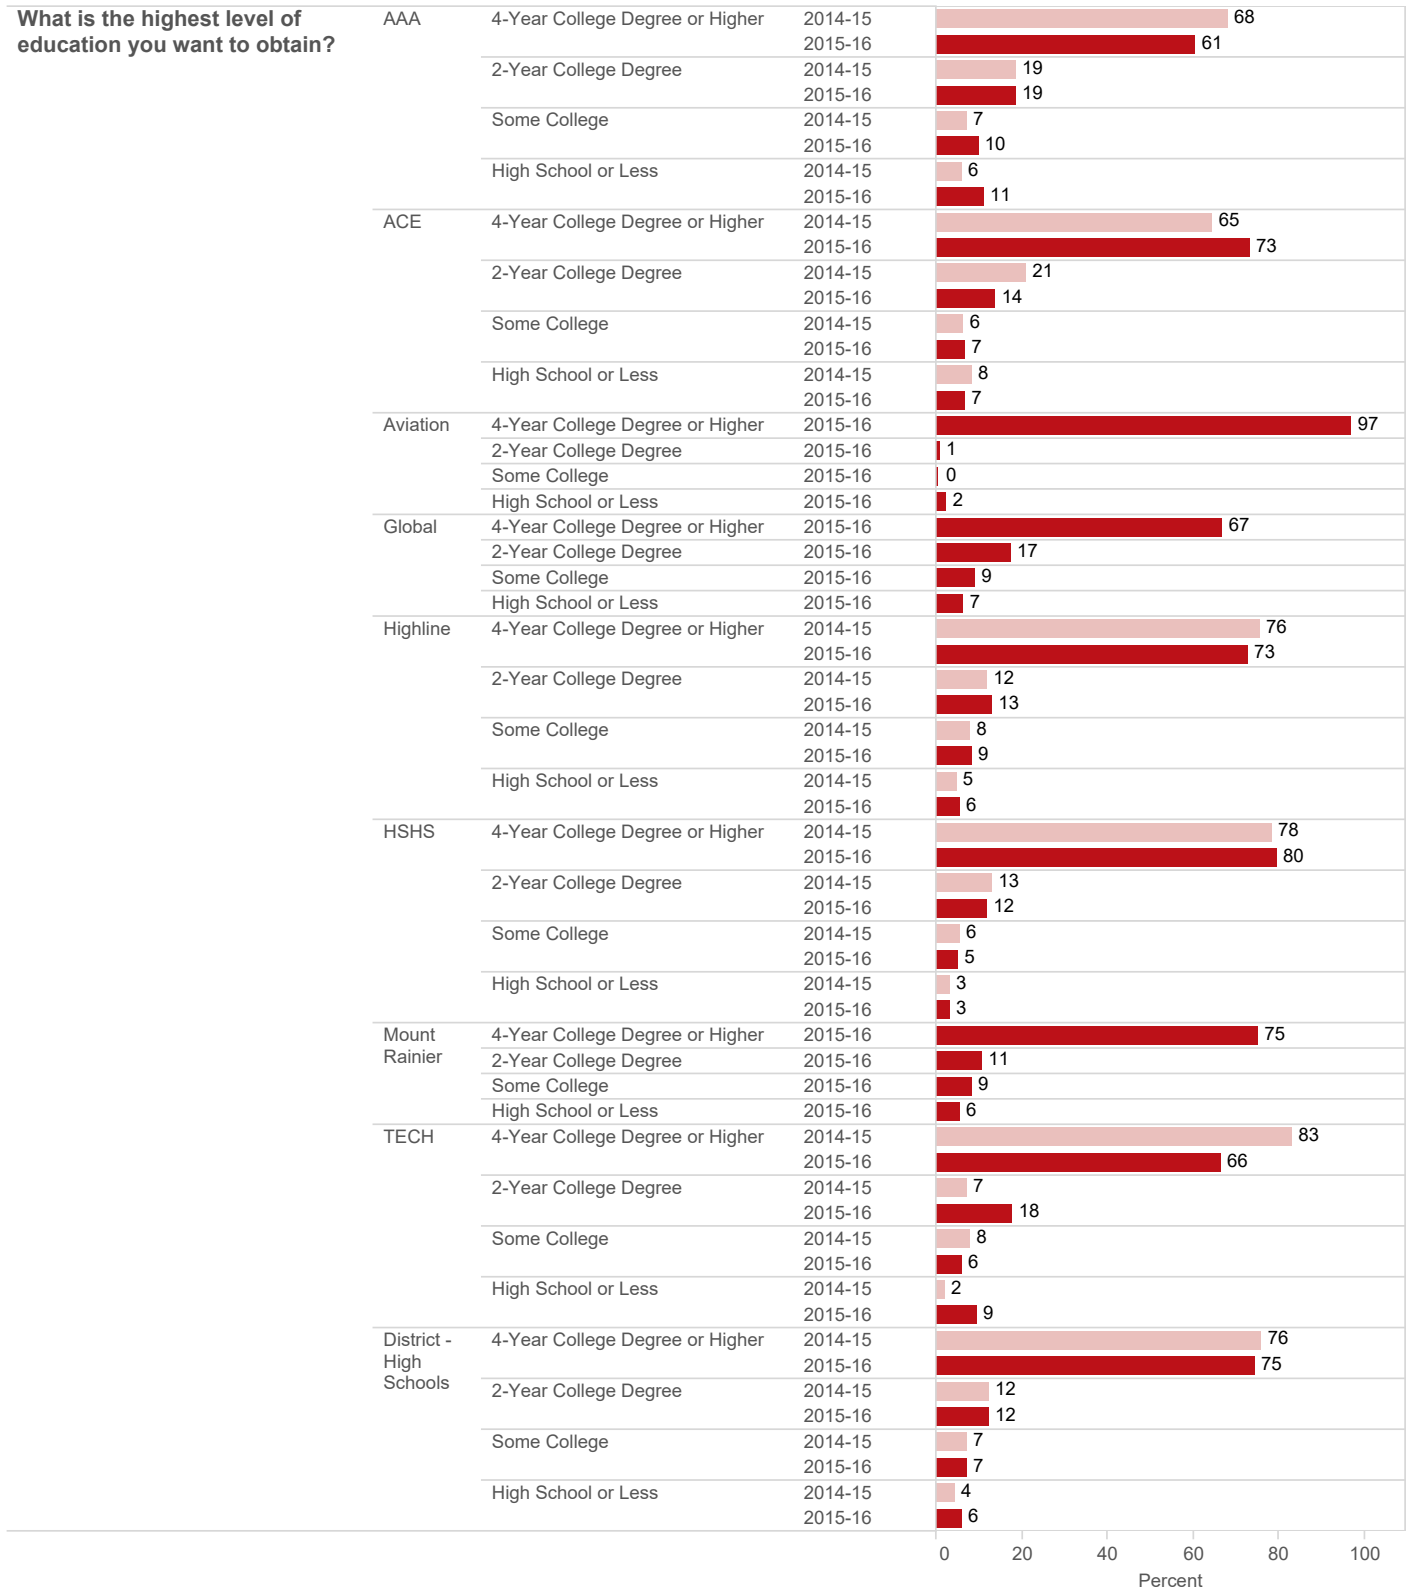

Postsecondary Questions #1