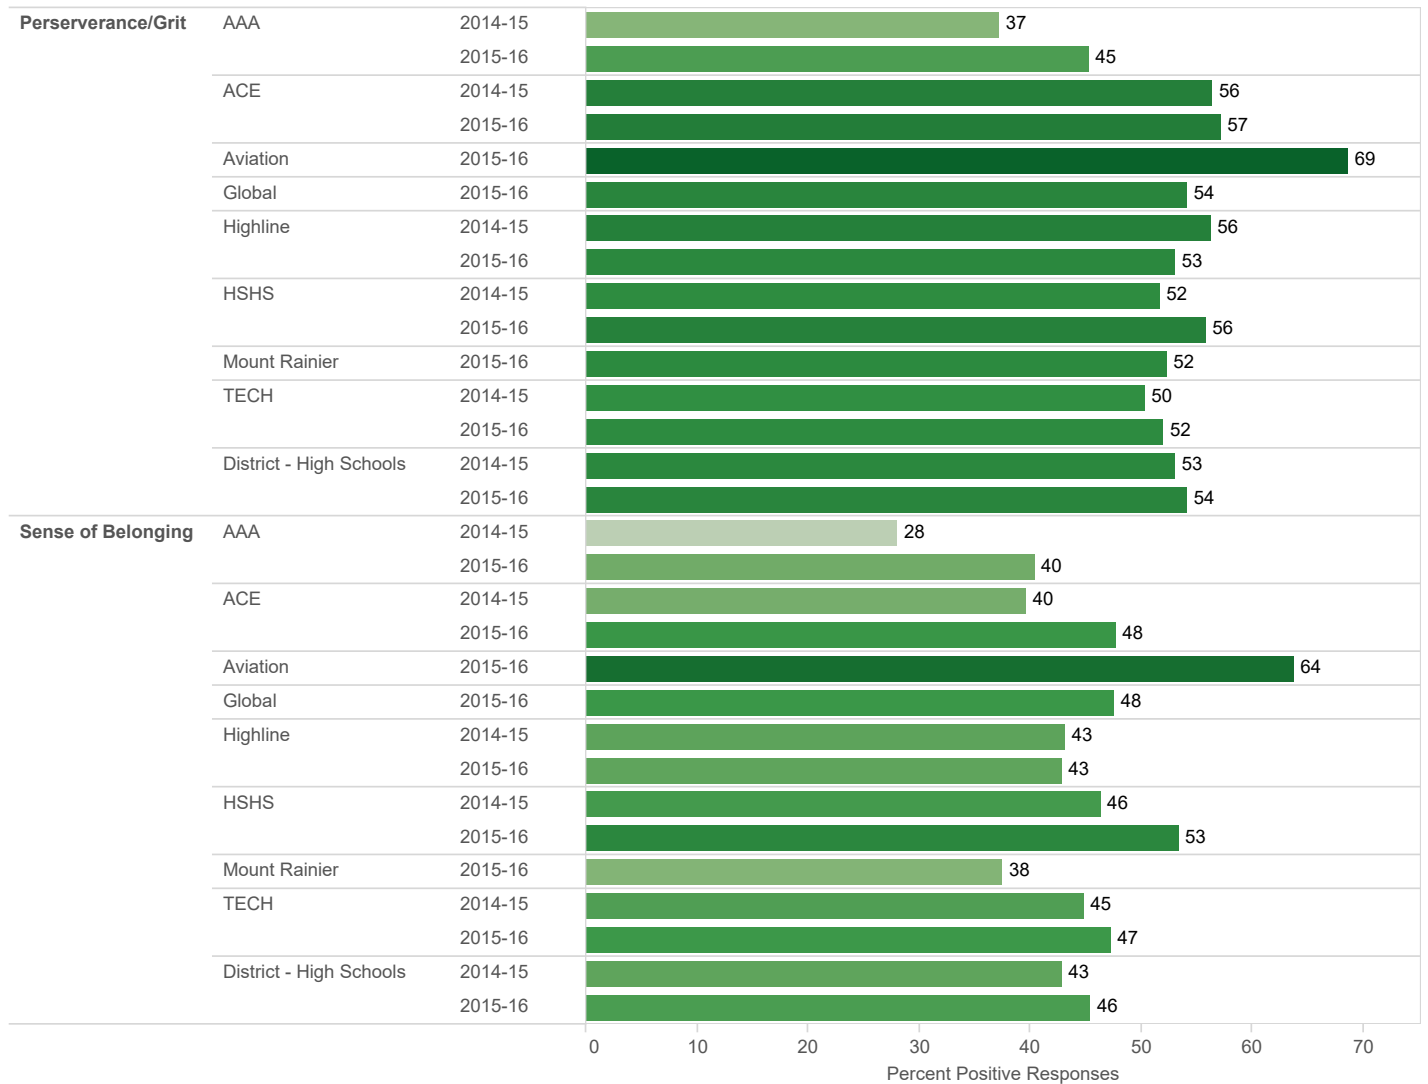

Summary of Noncognitive Factors

Average Percent of Positive Responses to Noncognitive Questions

Note: Academic Behaviors, Future Orientation, and Growth Mindset are on a 4-point response scale so a 3 or 4 are considered positive, whereas Perseverance/Grit and Sense of Belonging are on a 5-point response scale so a 4 or 5 are considered positive.