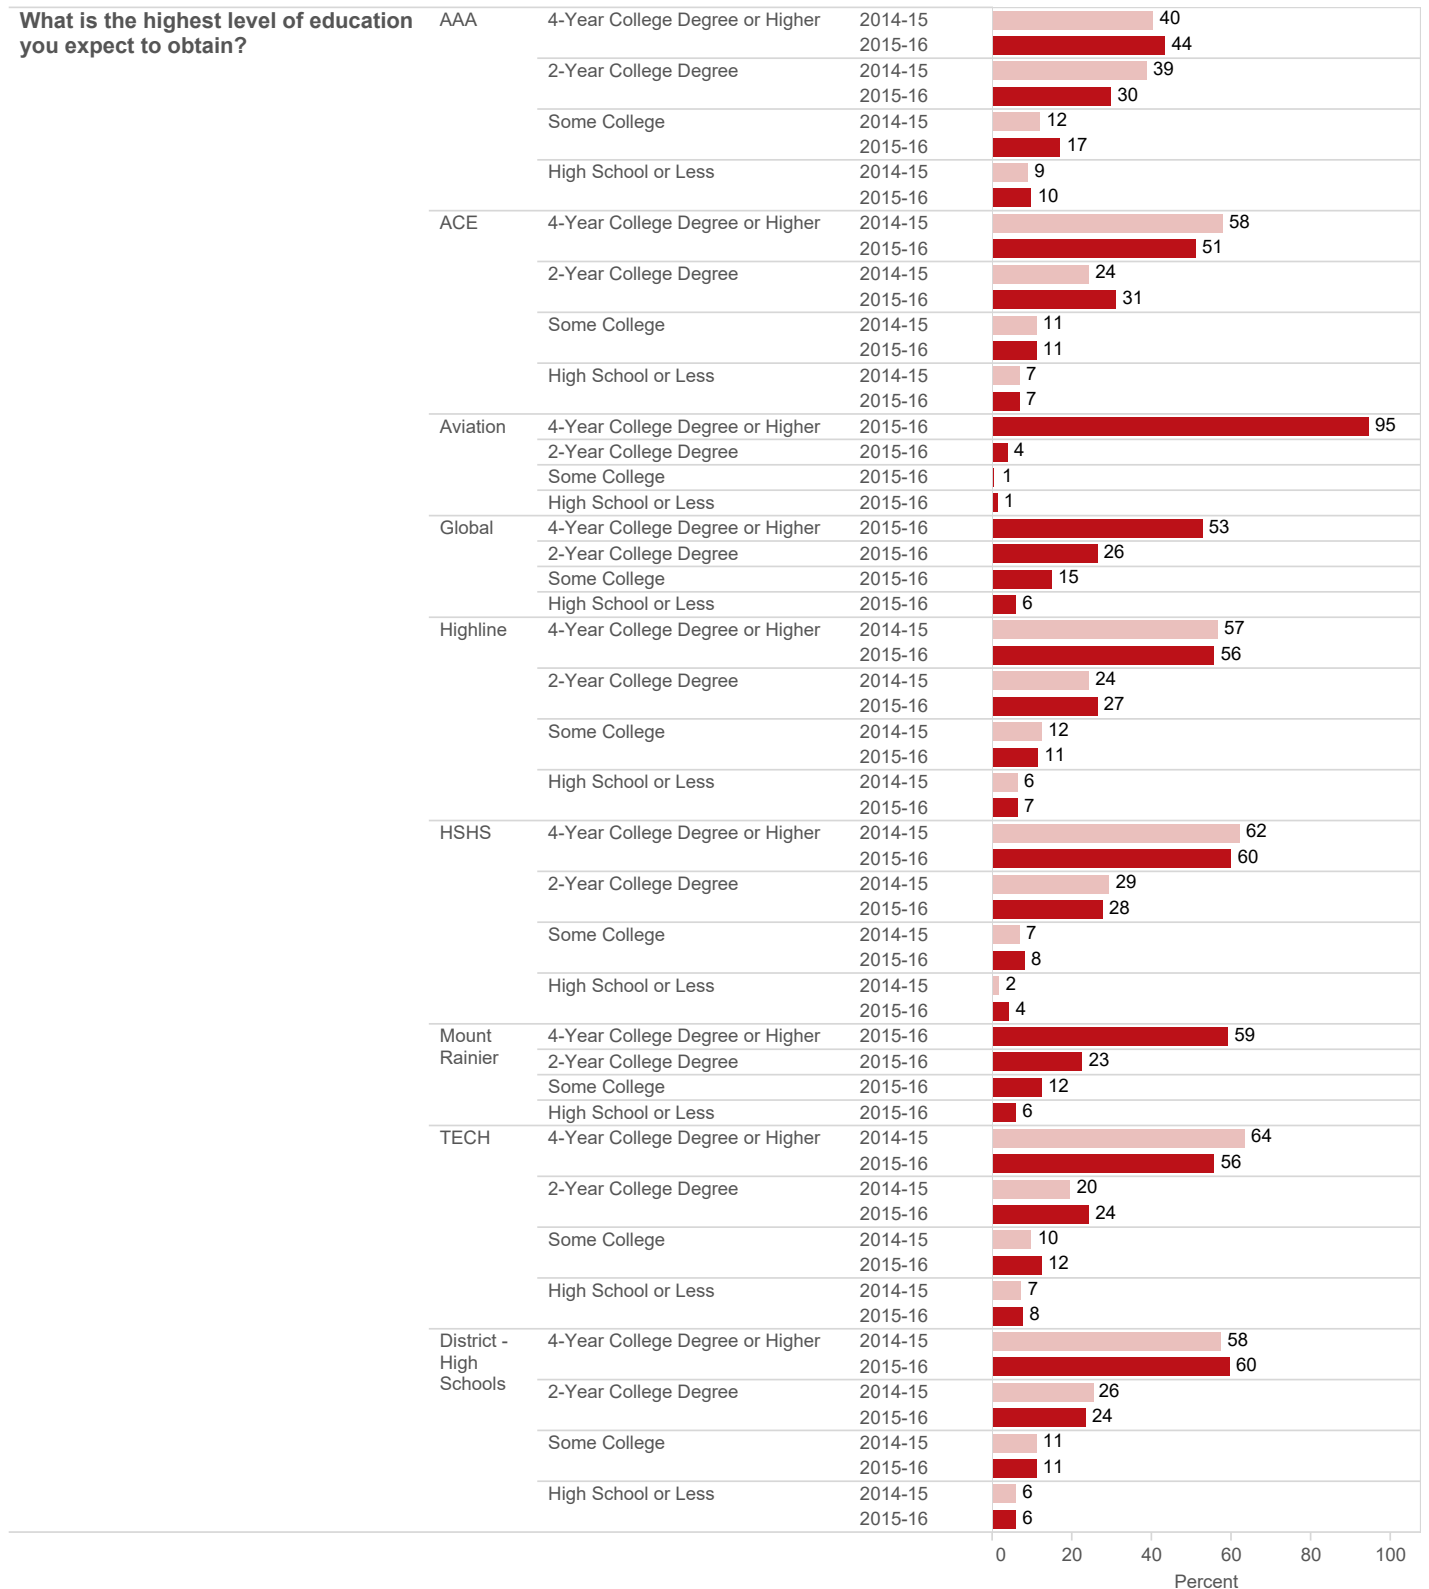

Postsecondary Questions #2