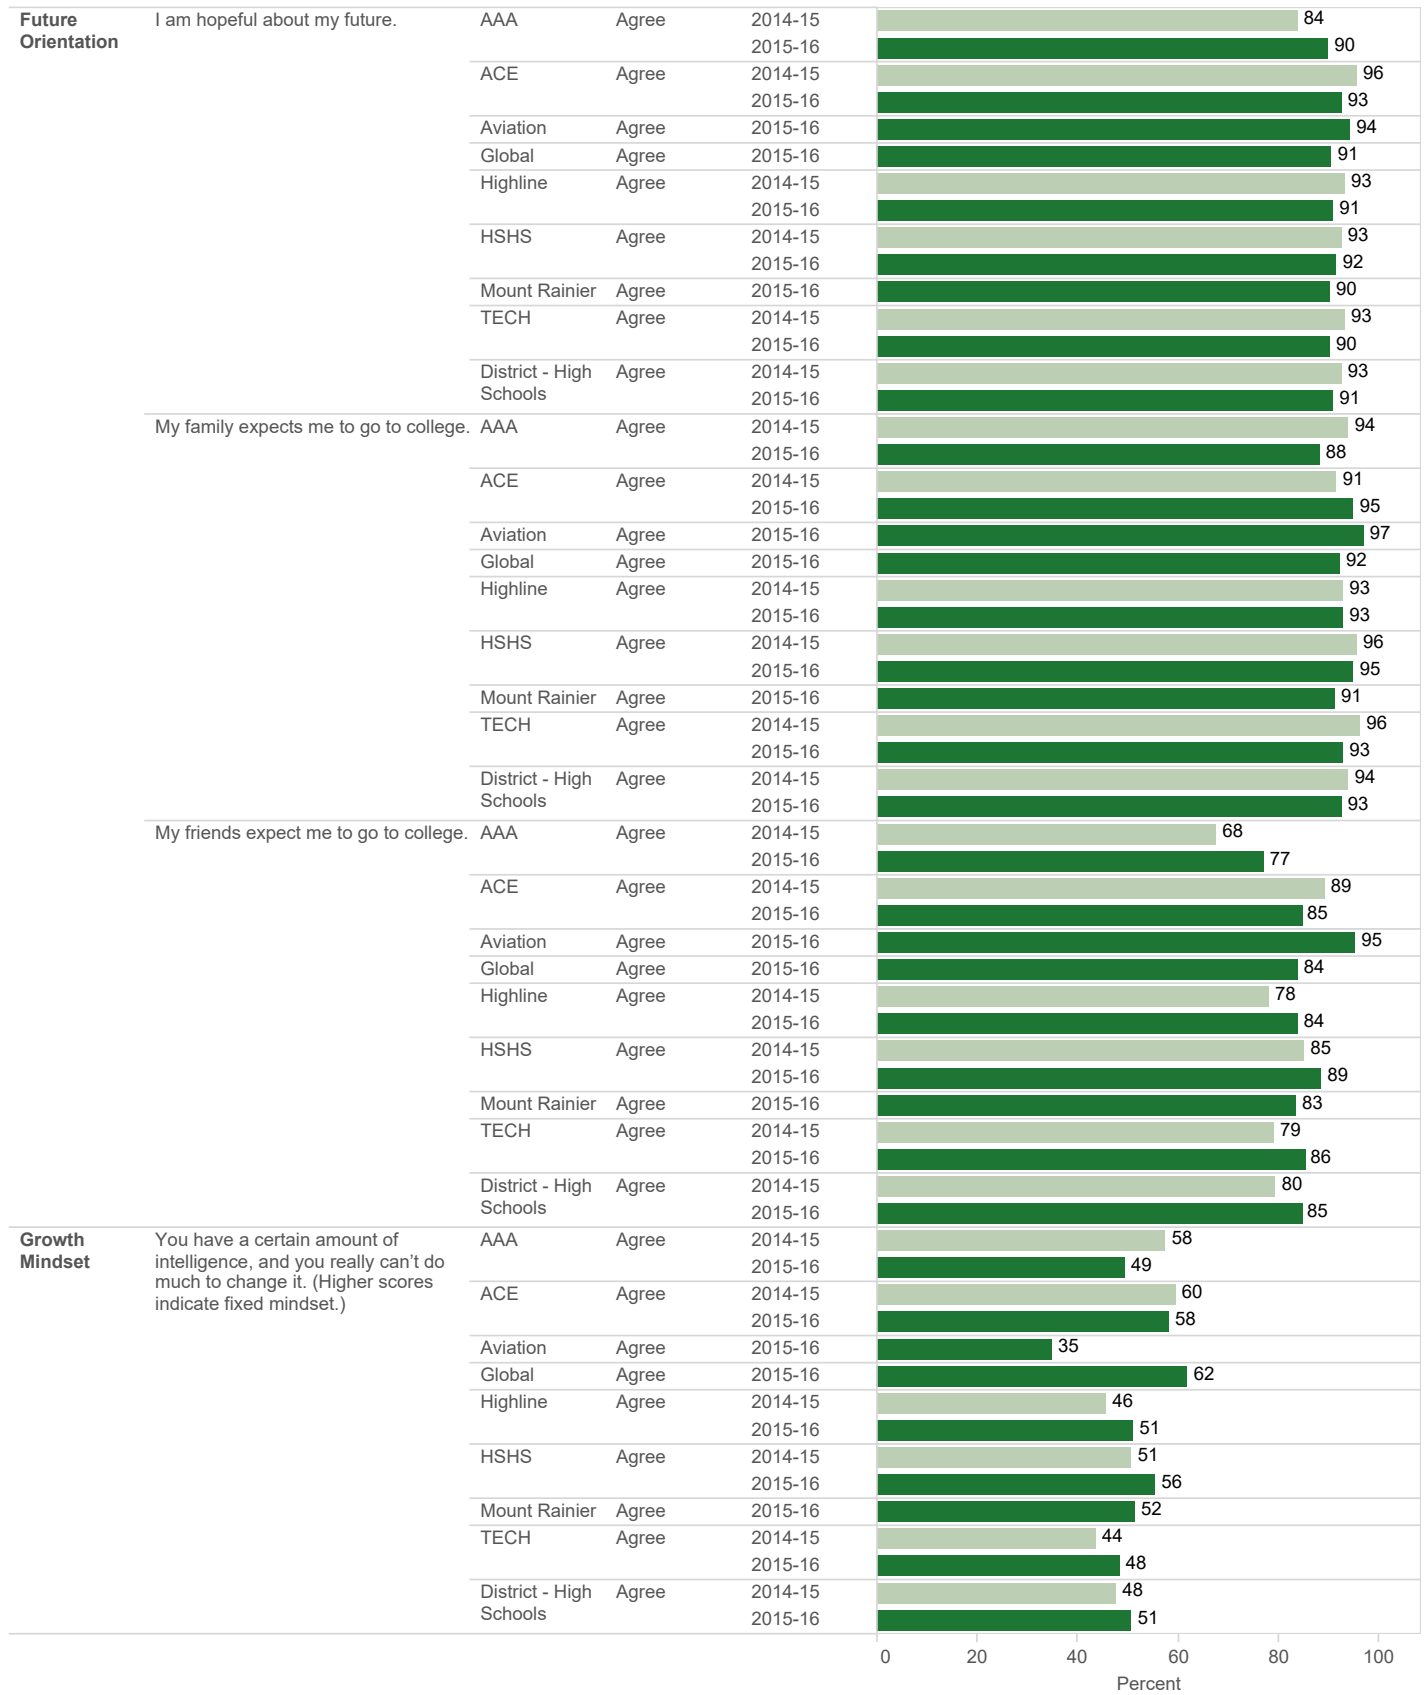

Noncognitive Questions #2