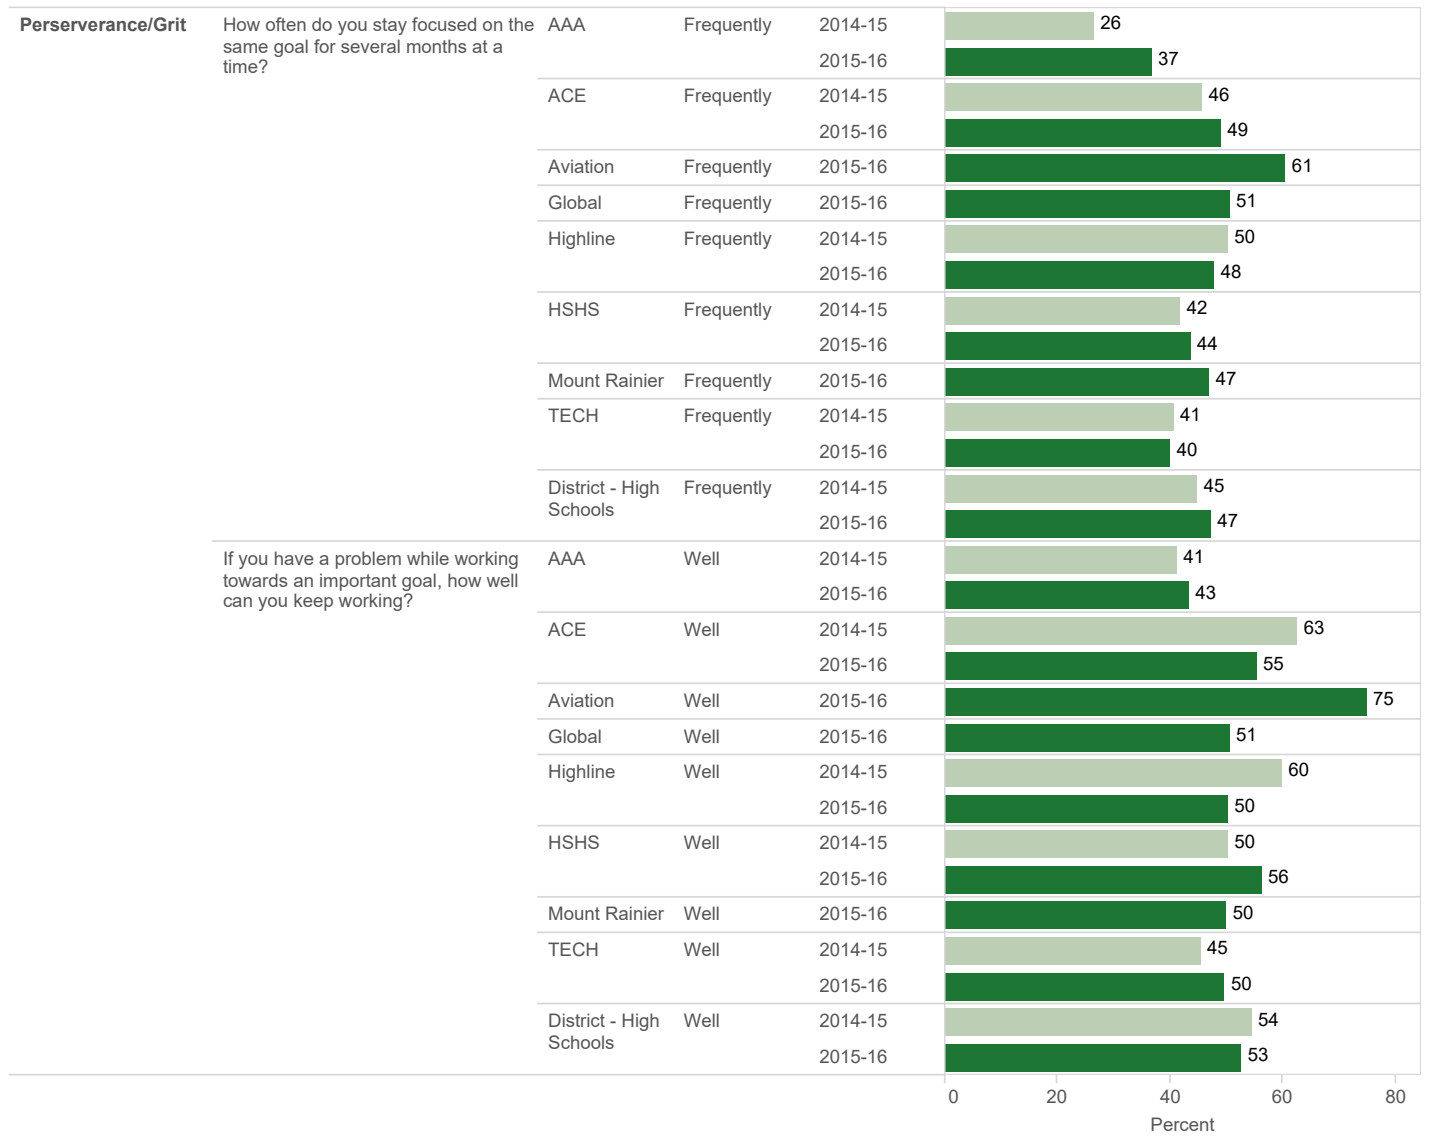

Noncognitive Questions #3