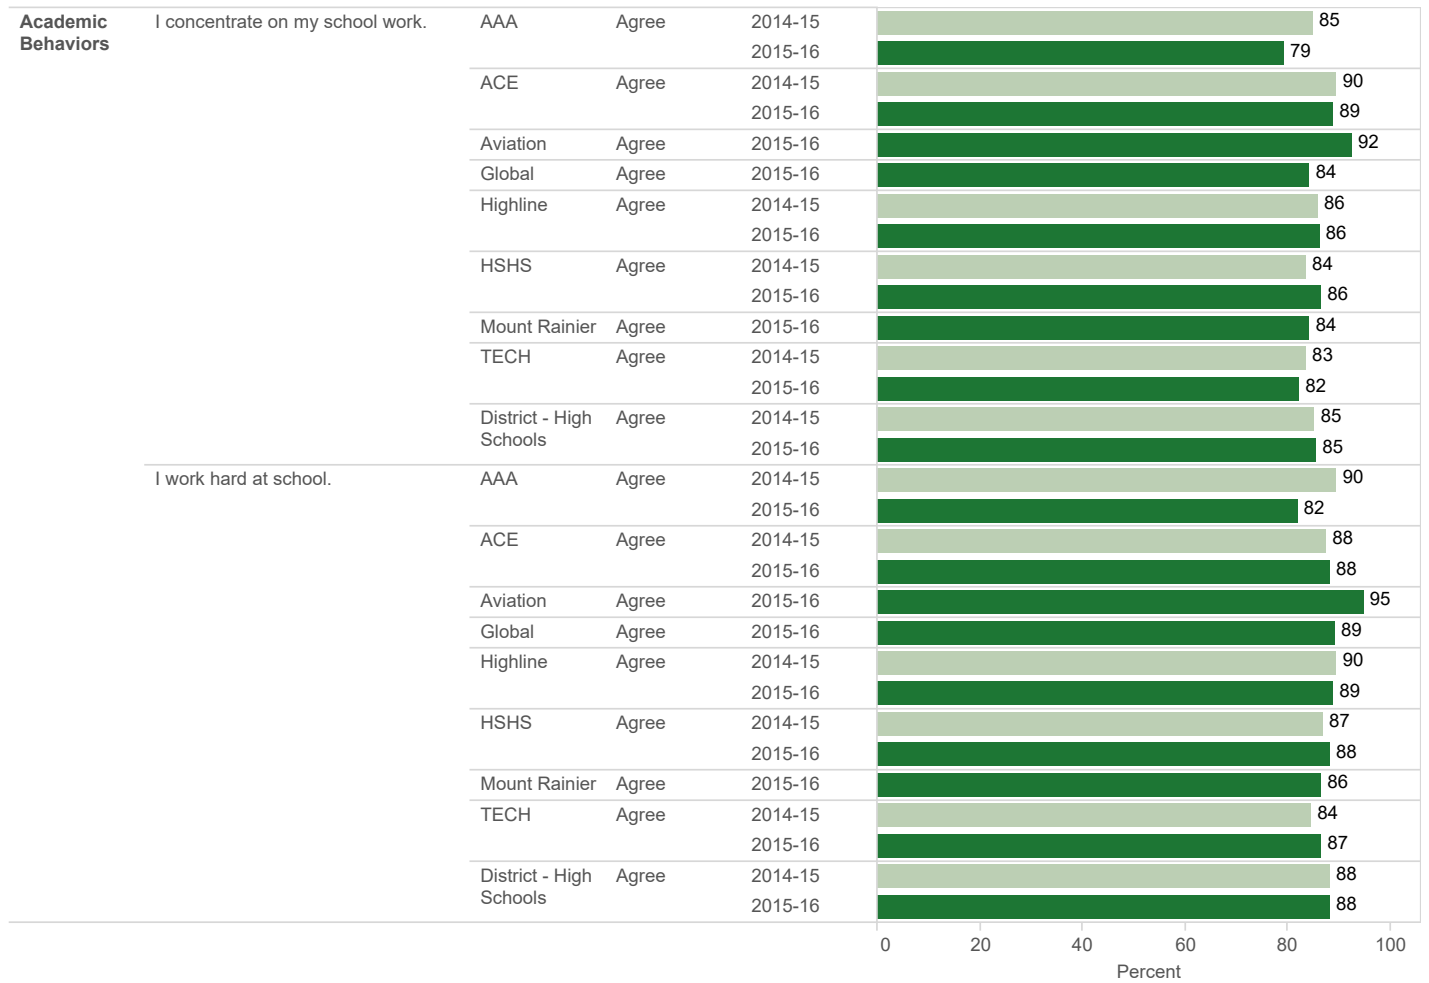

Noncognitive Questions #1