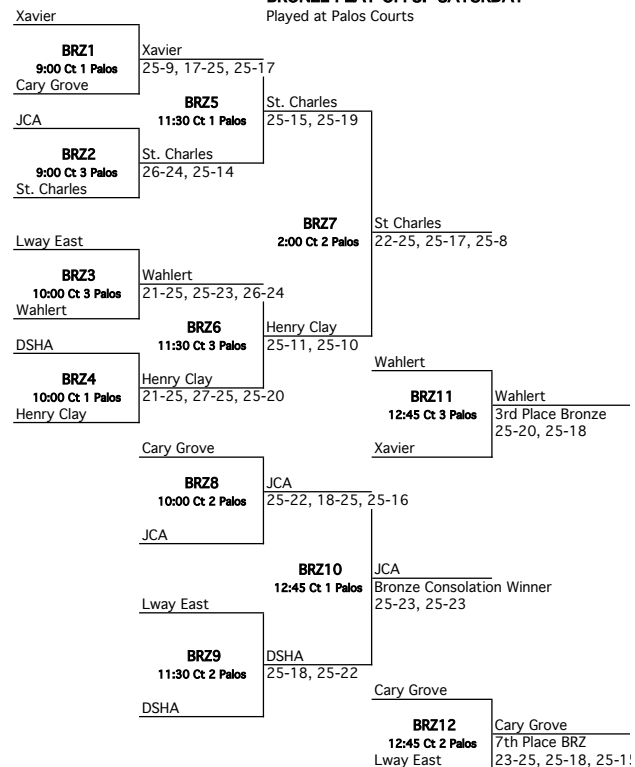

Asics Challenge 2018

GOLD PLAY-OFFS: SATURDAY

Played at McAuley and Rice

SILVER PLAY-OFFS: SATURDAY

Played at McAuley and Rice

BRONZE PLAY-OFFS: SATURDAY

Played at Palos Courts

Matches will be 2 out of 3 games to 25 points.