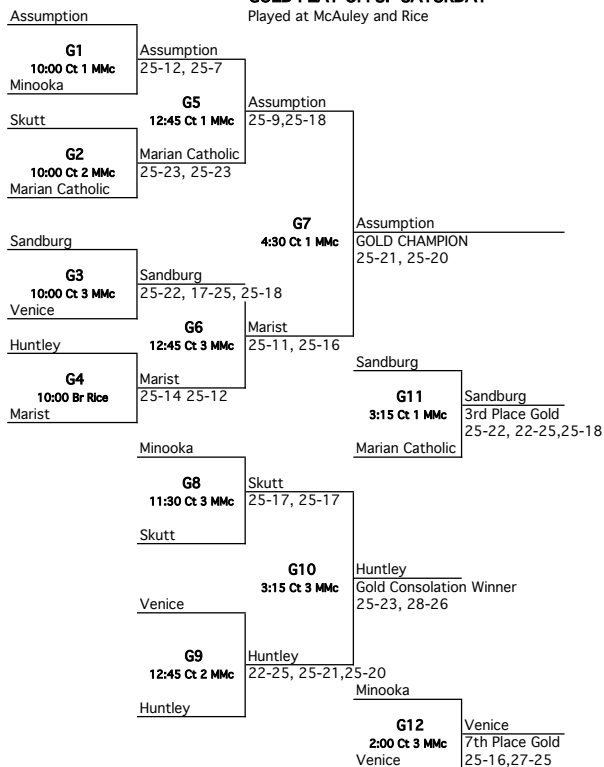

Asics Challenge 2018

GOLD PLAY-OFFS: SATURDAY

Played at McAuley and Rice

SILVER PLAY-OFFS: SATURDAY

Played at McAuley and Rice

BRONZE PLAY-OFFS: SATURDAY

Played at Palos Courts

Matches will be 2 out of 3 games to 25 points.