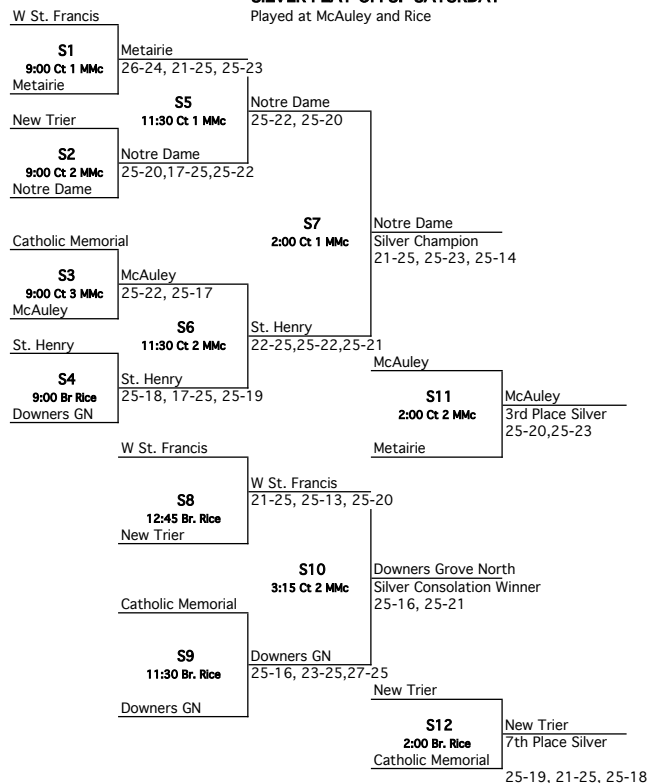

Asics Challenge 2018

GOLD PLAY-OFFS: SATURDAY

Played at McAuley and Rice

SILVER PLAY-OFFS: SATURDAY

Played at McAuley and Rice

BRONZE PLAY-OFFS: SATURDAY

Played at Palos Courts

Matches will be 2 out of 3 games to 25 points.