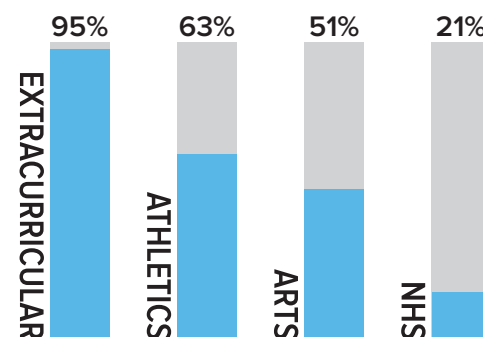

STUDENT INVOLVEMENT