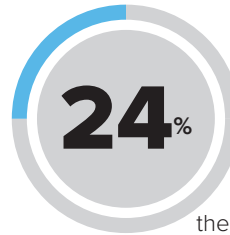

CLASS OF 2018 (n=260)

WHERE THEY ARE NOW:

4 Year College	77%
2 Year College / Career Ed.	16%
Gap Year	3%
Employed	3%
Military	1%

of students
attend schools
located out of
the state of Michigan.