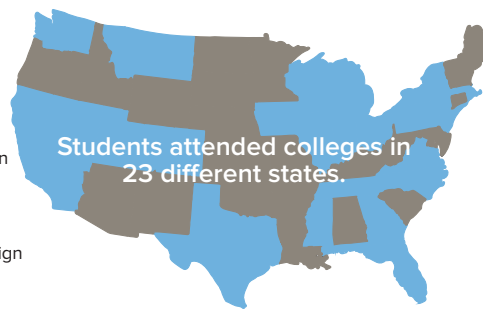

CLASS OF 2018 (n=260)

WHERE THEY ARE NOW:

4 Year College	77%
2 Year College / Career Ed.	16%
Gap Year	3%
Employed	3%
Military	1%

of students
attend schools
located out of
the state of Michigan.