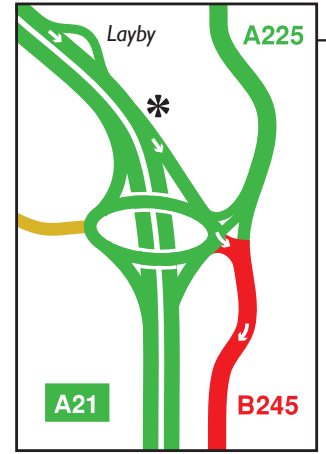

From M25 North and Dartford Crossing keep right for A21

From M25 West keep right for M26 under fly-over then take the immediate left for A21
Sevenoaks and Hastings

No exit from M26 to the A21 via M25 Junction 5. (Leave M26 at junction 2A and go via A227 Borough Green)

Tonbridge 9 miles

SEVENOAKS

Not to scale

* Take exit for HILDENBOROUGH (B245)

Morley's Roundabout

Tonbridge 3 miles

To London
Charing Cross
(40 min)

HILDENBOROUGH