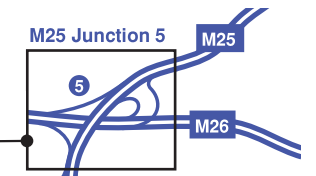

From M25 North and Dartford Crossing keep right for A21

From M25 West keep right for M26 under fly-over then take the immediate left for A21
Sevenoaks and Hastings

No exit from M26 to the A21 via M25 Junction 5. (Leave M26 at junction 2A and go via A227 Borough Green)