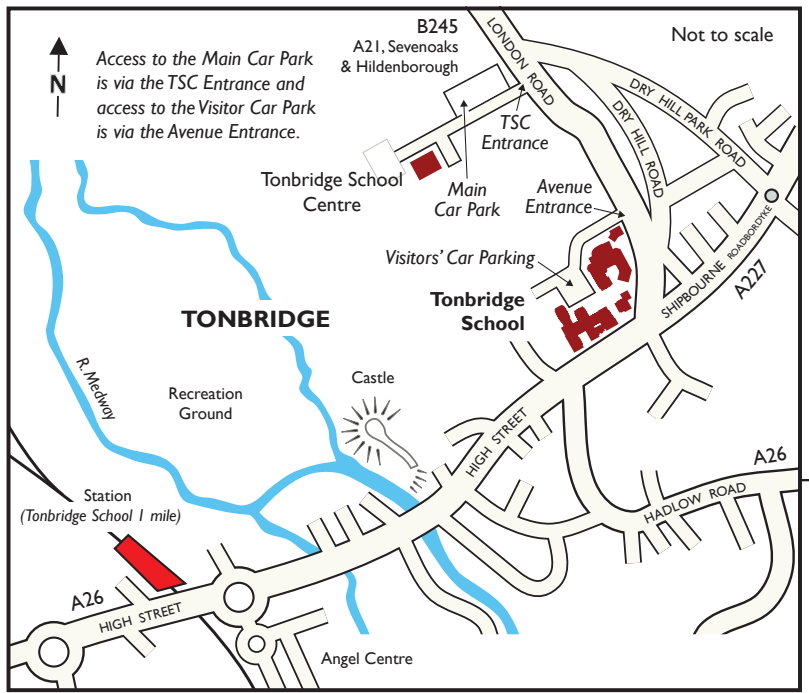

From M25 North and Dartford Crossing keep right for A21

From M25 West keep right for M26 under fly-over then take the immediate left for A21
Sevenoaks and Hastings

No exit from M26 to the A21 via M25 Junction 5. (Leave M26 at junction 2A and go via A227 Borough Green)

Tonbridge 9 miles

SEVENOAKS

Not to scale

* Take exit for HILDENBOROUGH (B245)

Morley's Roundabout

Tonbridge 3 miles

To London
Charing Cross
(40 min)

HILDENBOROUGH