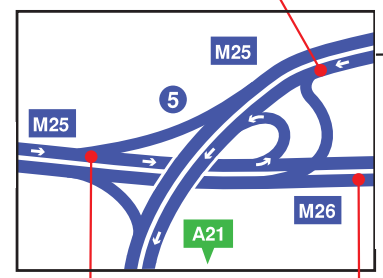

From M25 North and Dartford Crossing keep right for A21

From M25 West keep right for M26 under fly-over then take the immediate left for A21
Sevenoaks and Hastings

No exit from M26 to the A21 via M25 Junction 5. (Leave M26 at junction 2A and go via A227 Borough Green)

Tonbridge 9 miles

SEVENOAKS

Not to scale

* Take exit for HILDENBOROUGH (B245)

Morley's Roundabout

Tonbridge 3 miles

To London
Charing Cross
(40 min)

HILDENBOROUGH