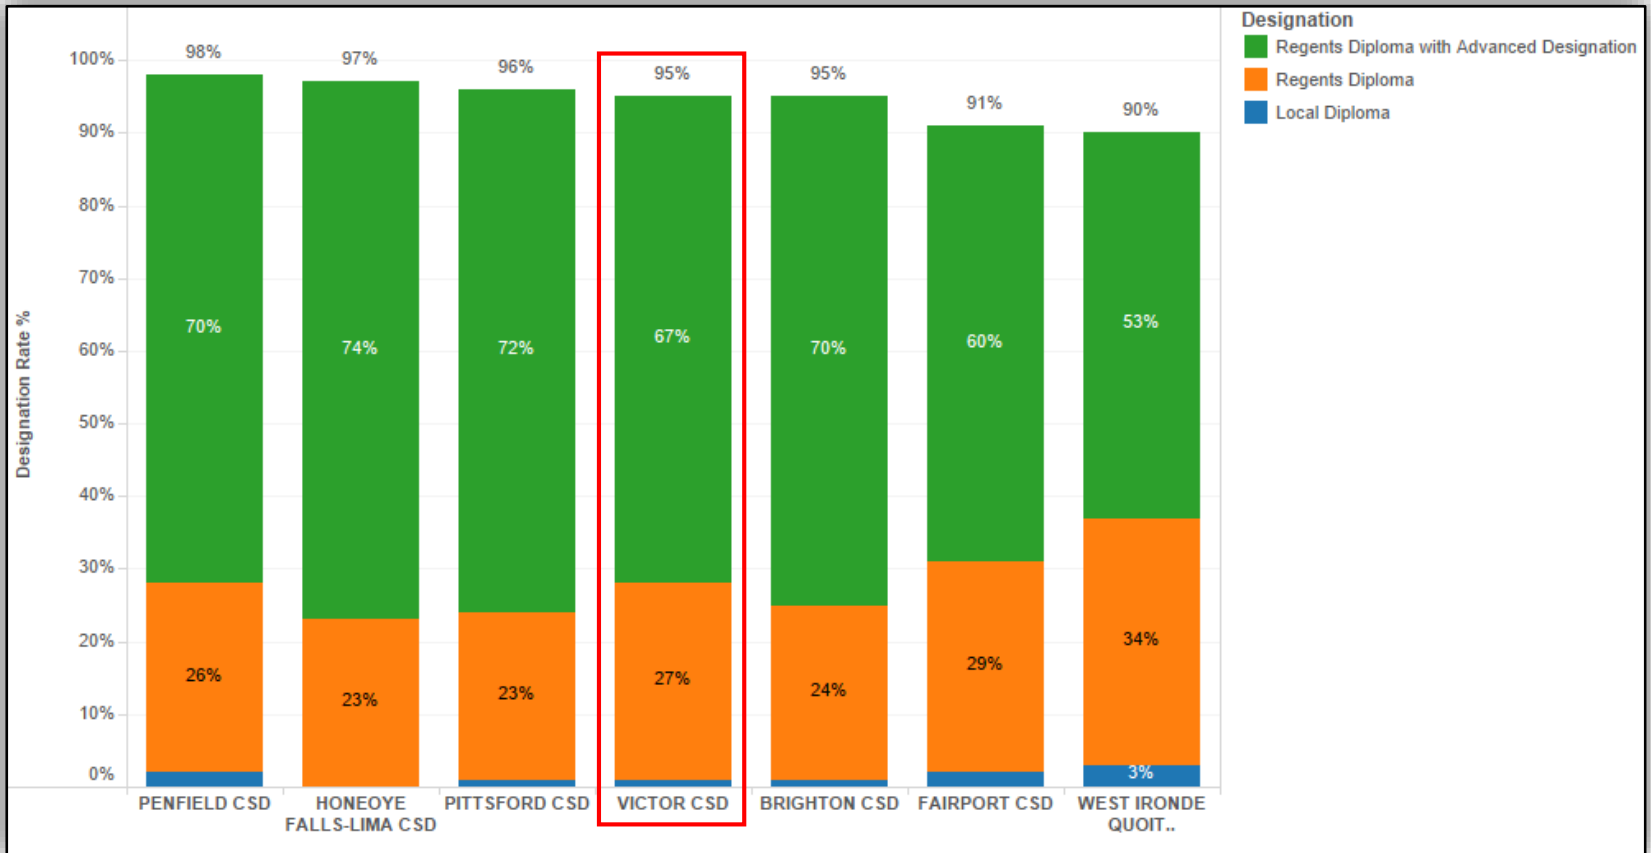

Class of 2016

4 Year June Graduation Rate by Designation Comparative