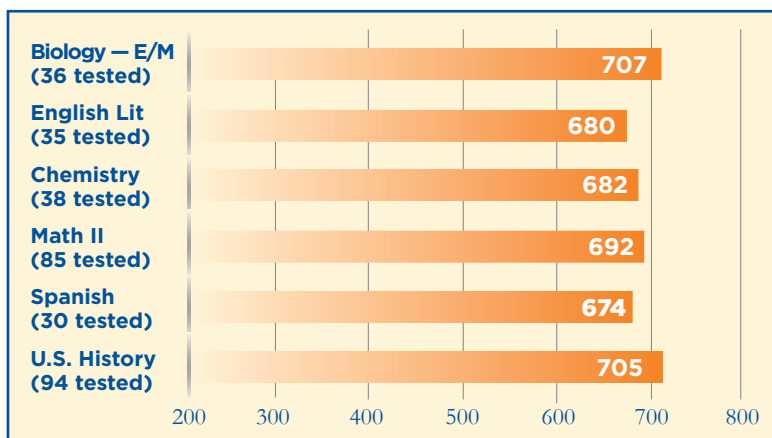

SAT Subject Test Averages (minimum 25 tested)

Advanced Placement Examination Results

	5	4	3	2	1	Total # of Exams	%3 or better
Art History	16	11	4	0	0	31	100%
Art, 2D and 3D	16	13	8	3	0	40	92.5%
English Language	61	36	13	3	0	113	97.4%
English Literature	36	36	17	3	1	93	95.7%
Comp. Government	44	42	30	30	3	149	77.9%
European History	59	31	16	0	0	106	100%
US Government	47	51	61	36	5	200	79.5%
US History	108	56	21	3	1	189	97.9%
AB Calculus	129	57	14	1	0	201	99.5%
BC Calculus	26	8	4	0	0	38	100%
Computer Science A	19	8	8	9	1	45	77.8%
Computer Science Princ.*	13	13	3	2	0	31	93.6%
Statistics	35	35	31	7	5	113	89.4%
Biology	13	40	39	6	0	98	93.9%
Chemistry	20	23	24	16	0	83	80.7%
Physics 1	10	36	23	20	4	93	74.2%
Physics C	22	22	6	8	6	64	78.1%
Chinese Language	1	7	8	3	0	19	84.2%
French Language	4	5	1	0	0	10	100%
Latin	2	8	10	2	1	23	87%
Spanish Language	48	9	3	0	0	60	100%

* Computer Science Principles was a new exam in 2018

90% of students tested scored 3 or above on exams taken from 2016-2018.

Average score on AP exams taken from 2016-2018 is 4.