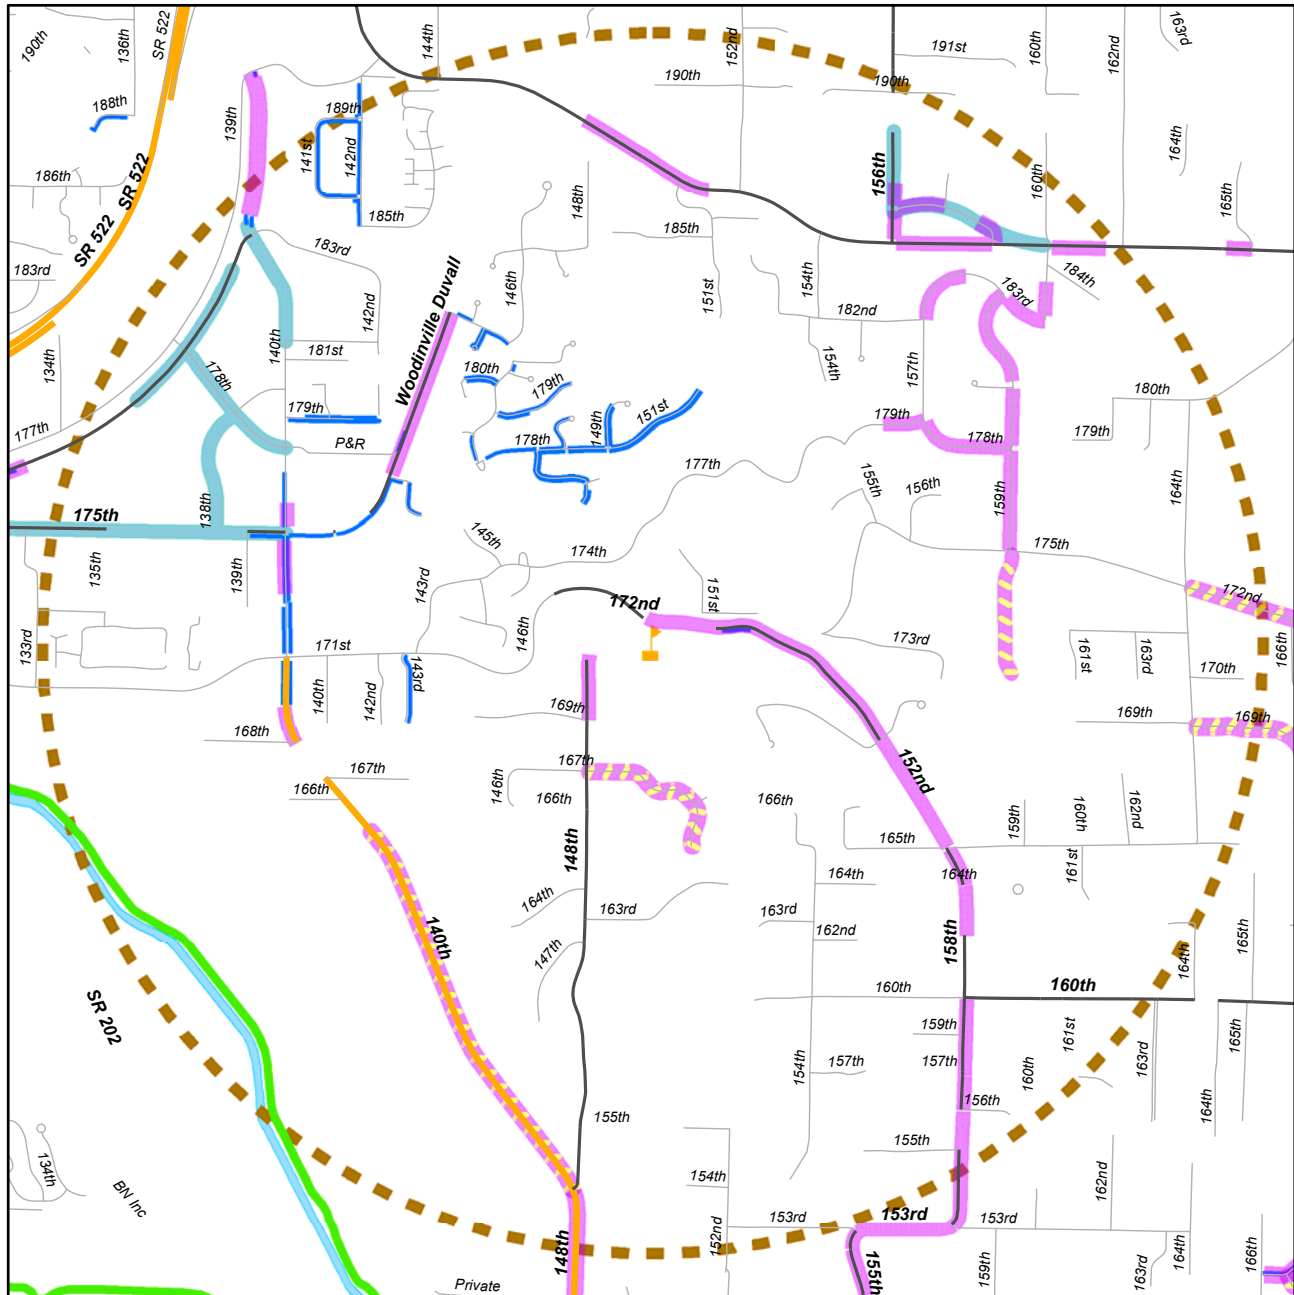

Hollywood Hill Elementary

Bicycle Facilities Map

Legend

- 40+ mph Roads
- 30 and 35 mph Roads
- 25 mph Roads
- Sidewalks
- Bike Lanes
- Shared Use Paths
- ▨ 3' Asphalt & Concrete shoulders
- ▨ 4'+ Asphalt & Concrete shoulders
- 🚩 Hollywood Hill Elementary
- ▣ Hollywood Hill 1 Mile Boundary

This map is a representation of bicycle facilities available as of June 2018, based on publicly available geographical information systems data. Facilities may differ from those indicated on the map and may not meet your comfort level for bicycling to school. These maps are not a recommendation of a route, but are provided to inform you of the available facilities near the school. It is highly recommended that parents walk or ride the planned route with their child(ren) prior to allowing them to ride to and from school. Map updates are planned in June of 2021.