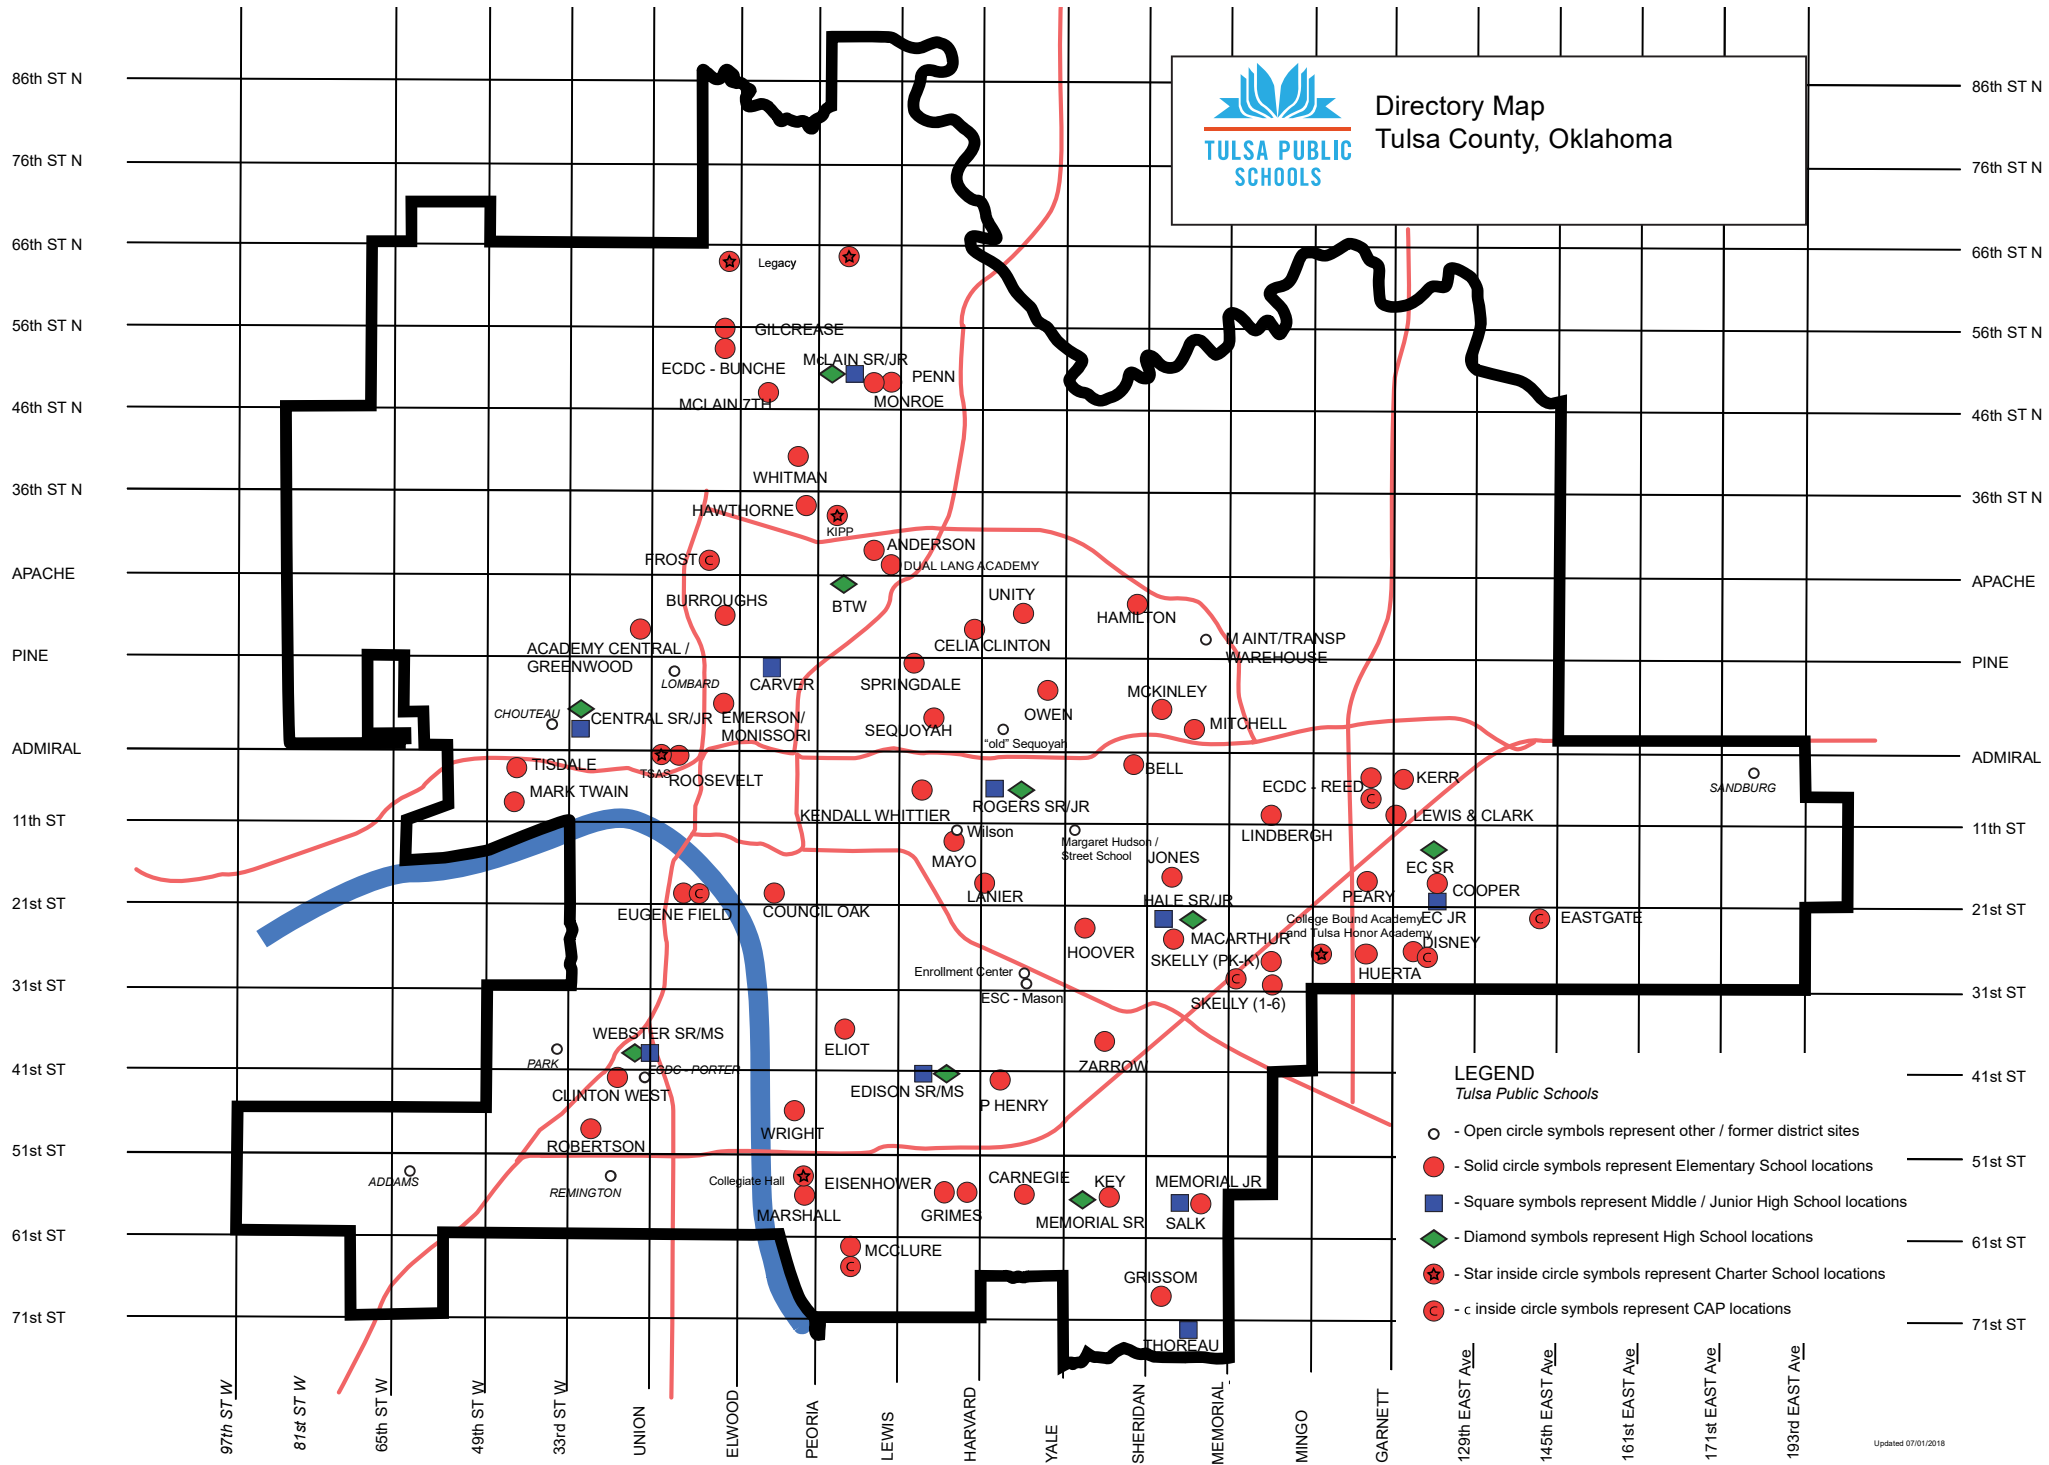

Directory Map
Tulsa County, Oklahoma

- LEGEND**
Tulsa Public Schools
- - Open circle symbols represent other / former district sites
 - - Solid circle symbols represent Elementary School locations
 - - Square symbols represent Middle / Junior High School locations
 - ◆ - Diamond symbols represent High School locations
 - ★ - Star inside circle symbols represent Charter School locations
 - ⊙ - c inside circle symbols represent CAP locations