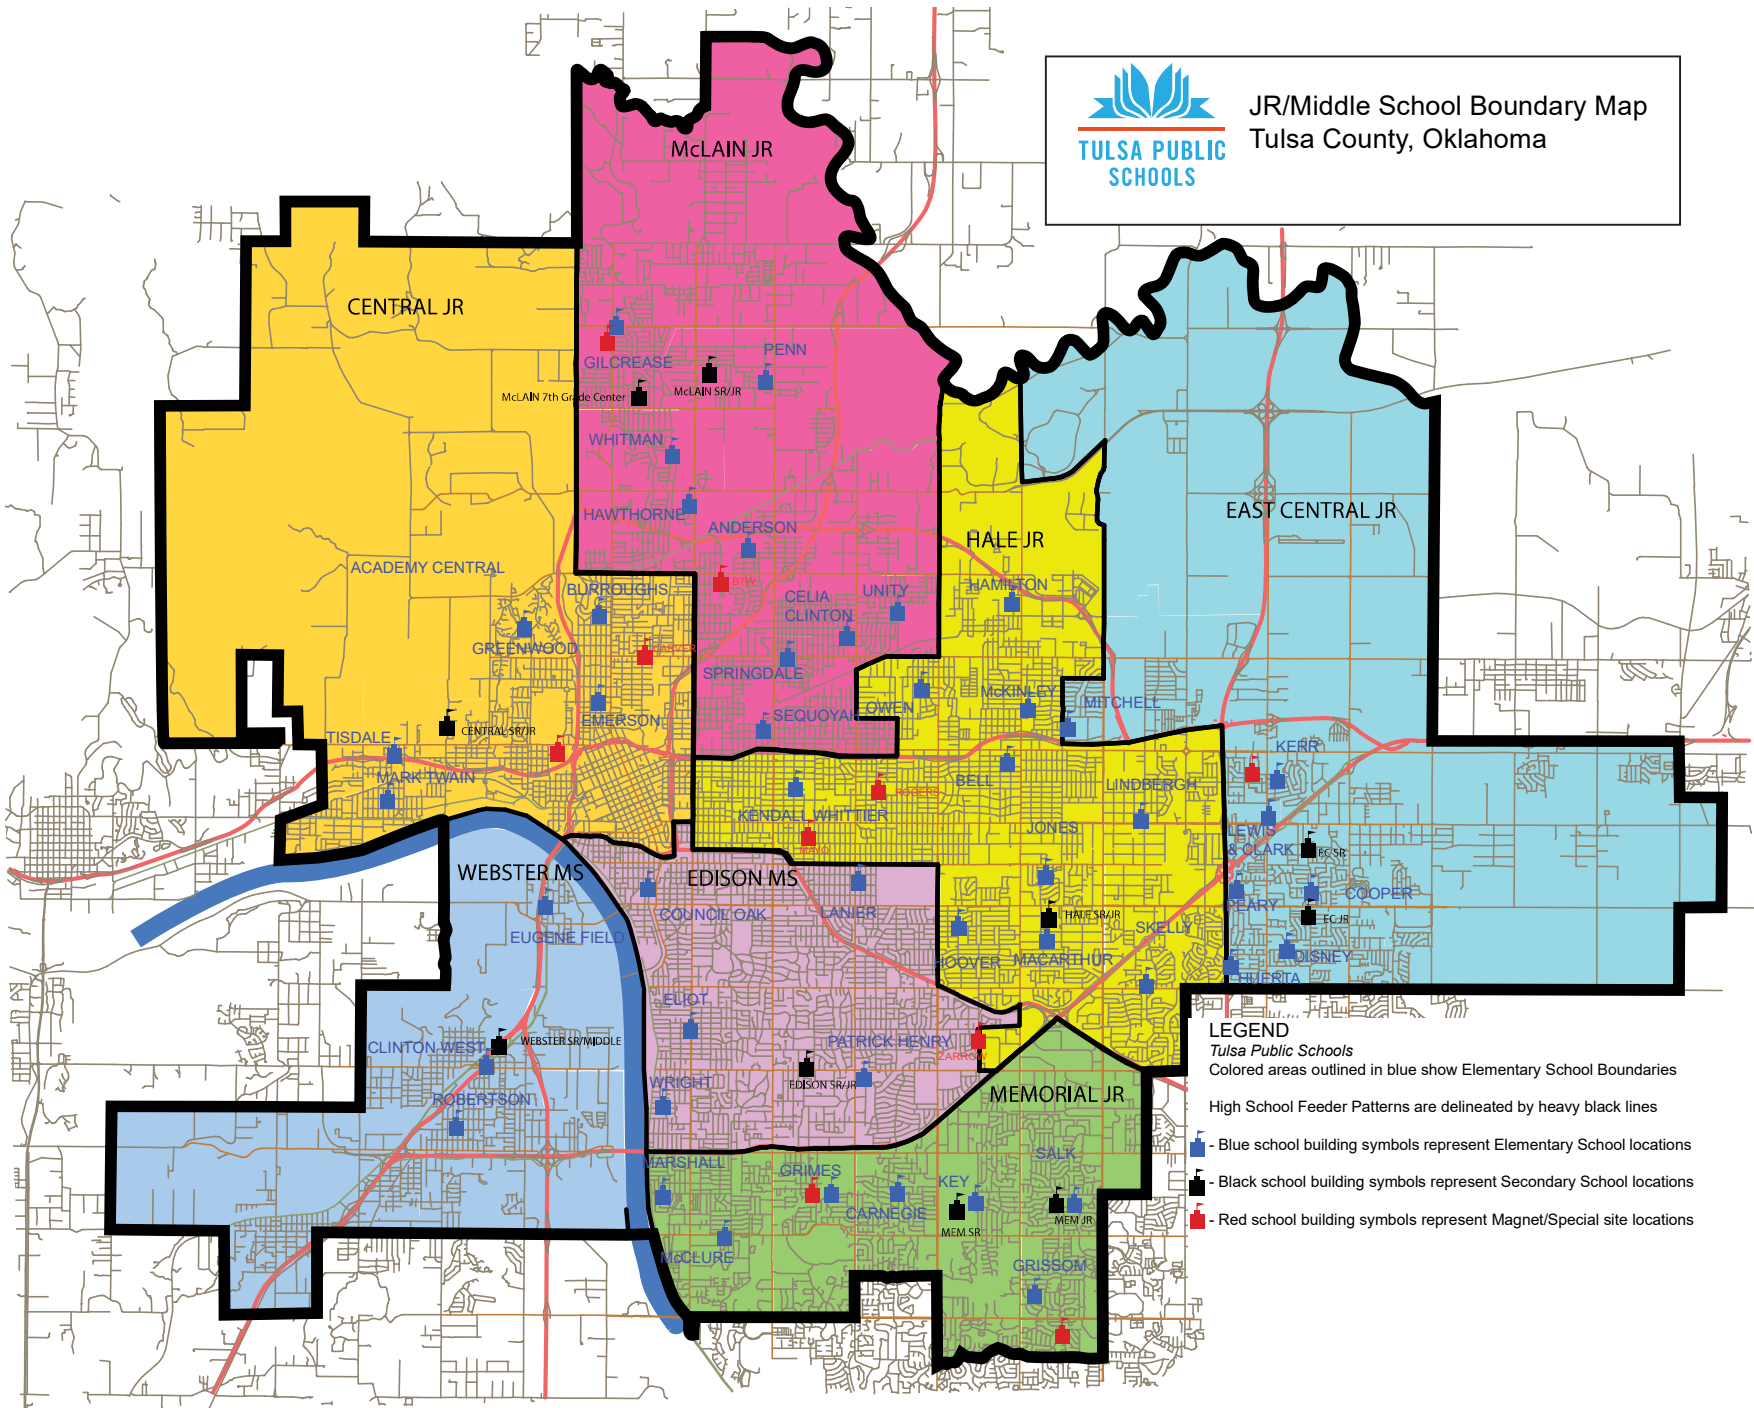

JR/Middle School Boundary Map Tulsa County, Oklahoma

- LEGEND**
- Tulsa Public Schools
 - Colored areas outlined in blue show Elementary School Boundaries
 - High School Feeder Patterns are delineated by heavy black lines
 - Blue school building symbols represent Elementary School locations
 - Black school building symbols represent Secondary School locations
 - Red school building symbols represent Magnet/Special site locations