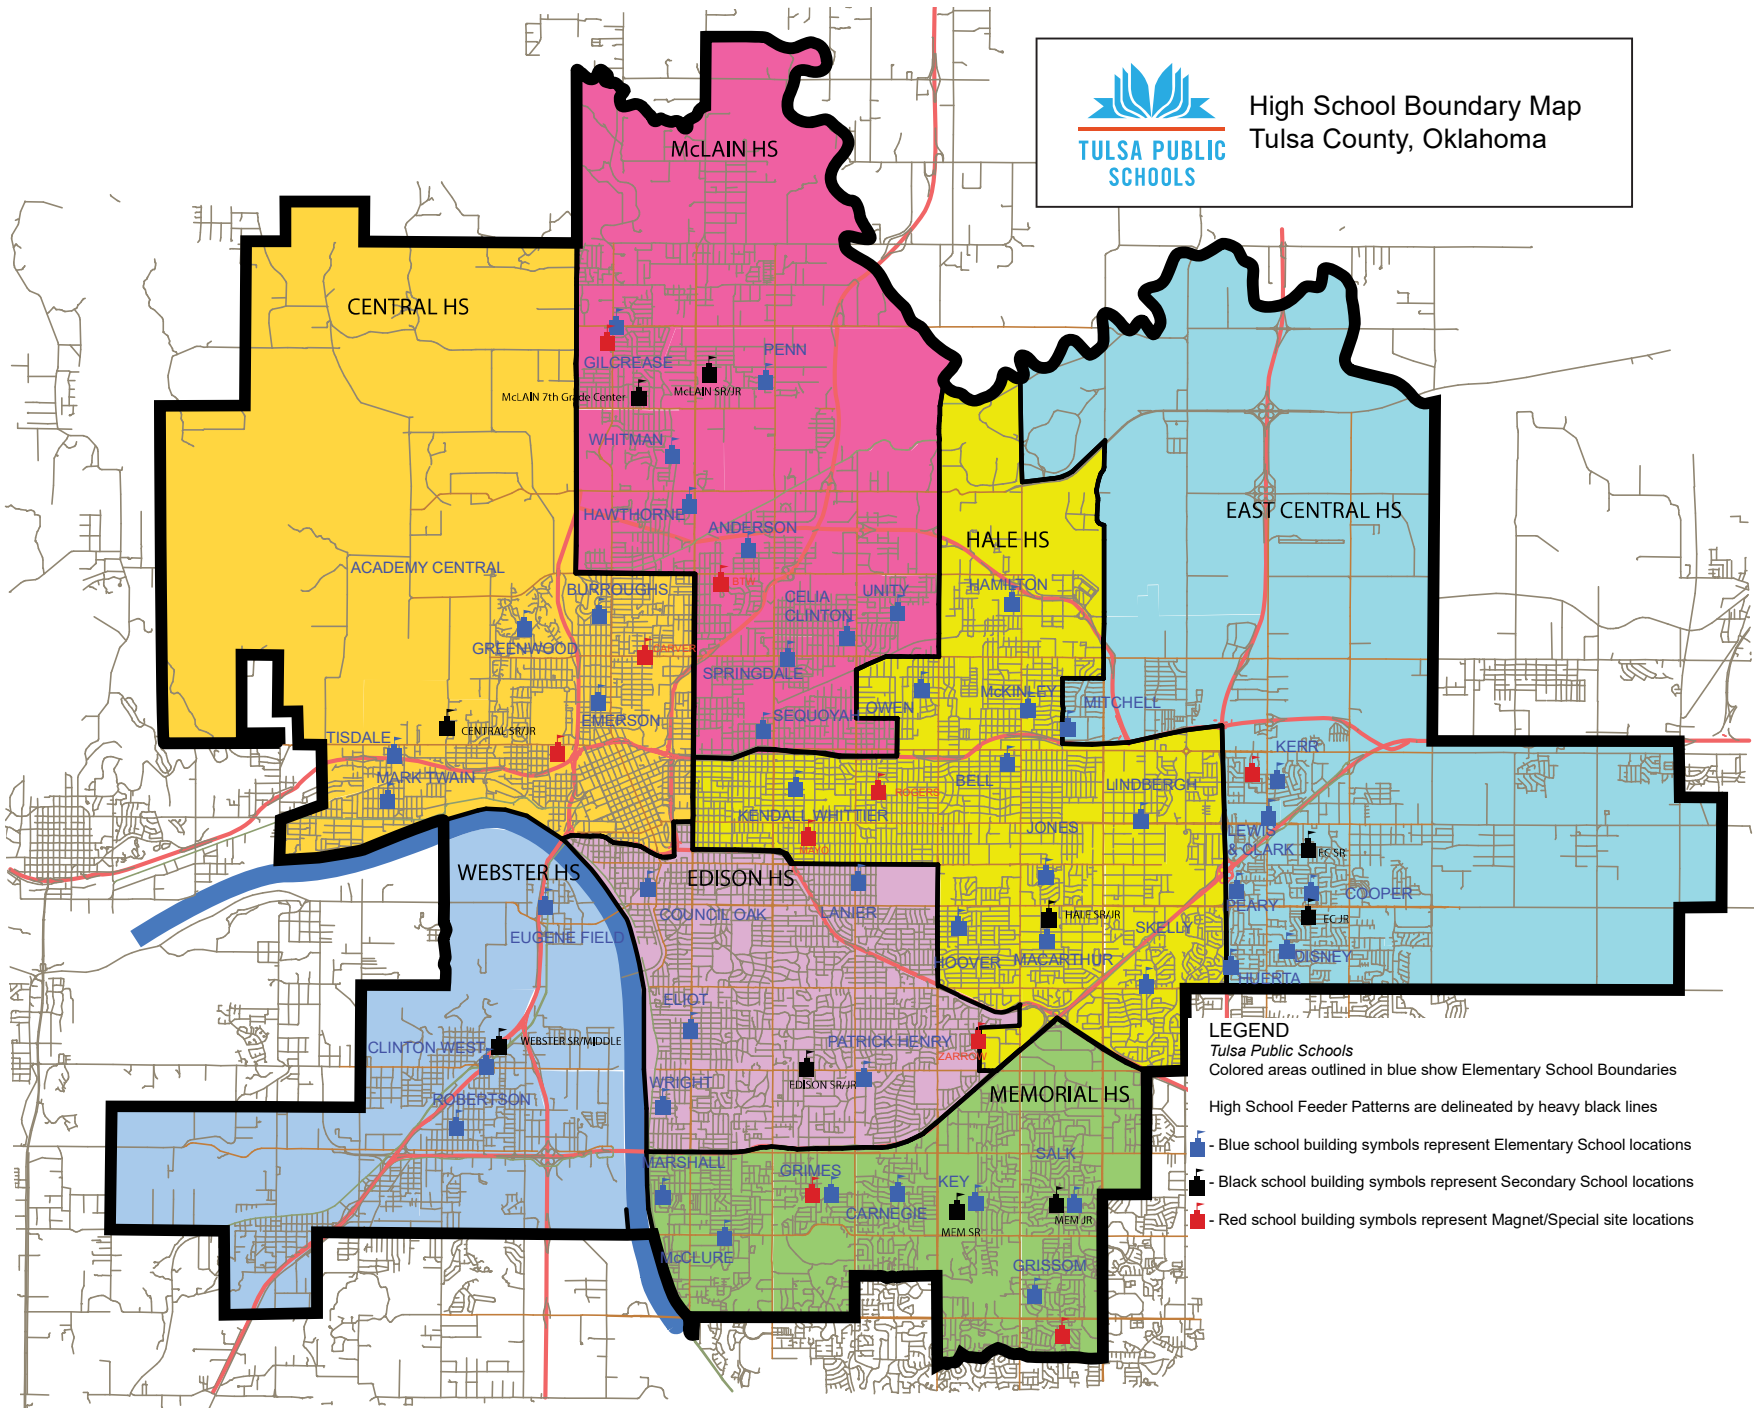

High School Boundary Map Tulsa County, Oklahoma

- LEGEND**
- Tulsa Public Schools
 - Colored areas outlined in blue show Elementary School Boundaries
 - High School Feeder Patterns are delineated by heavy black lines
 - Blue school building symbols represent Elementary School locations
 - Black school building symbols represent Secondary School locations
 - Red school building symbols represent Magnet/Special site locations