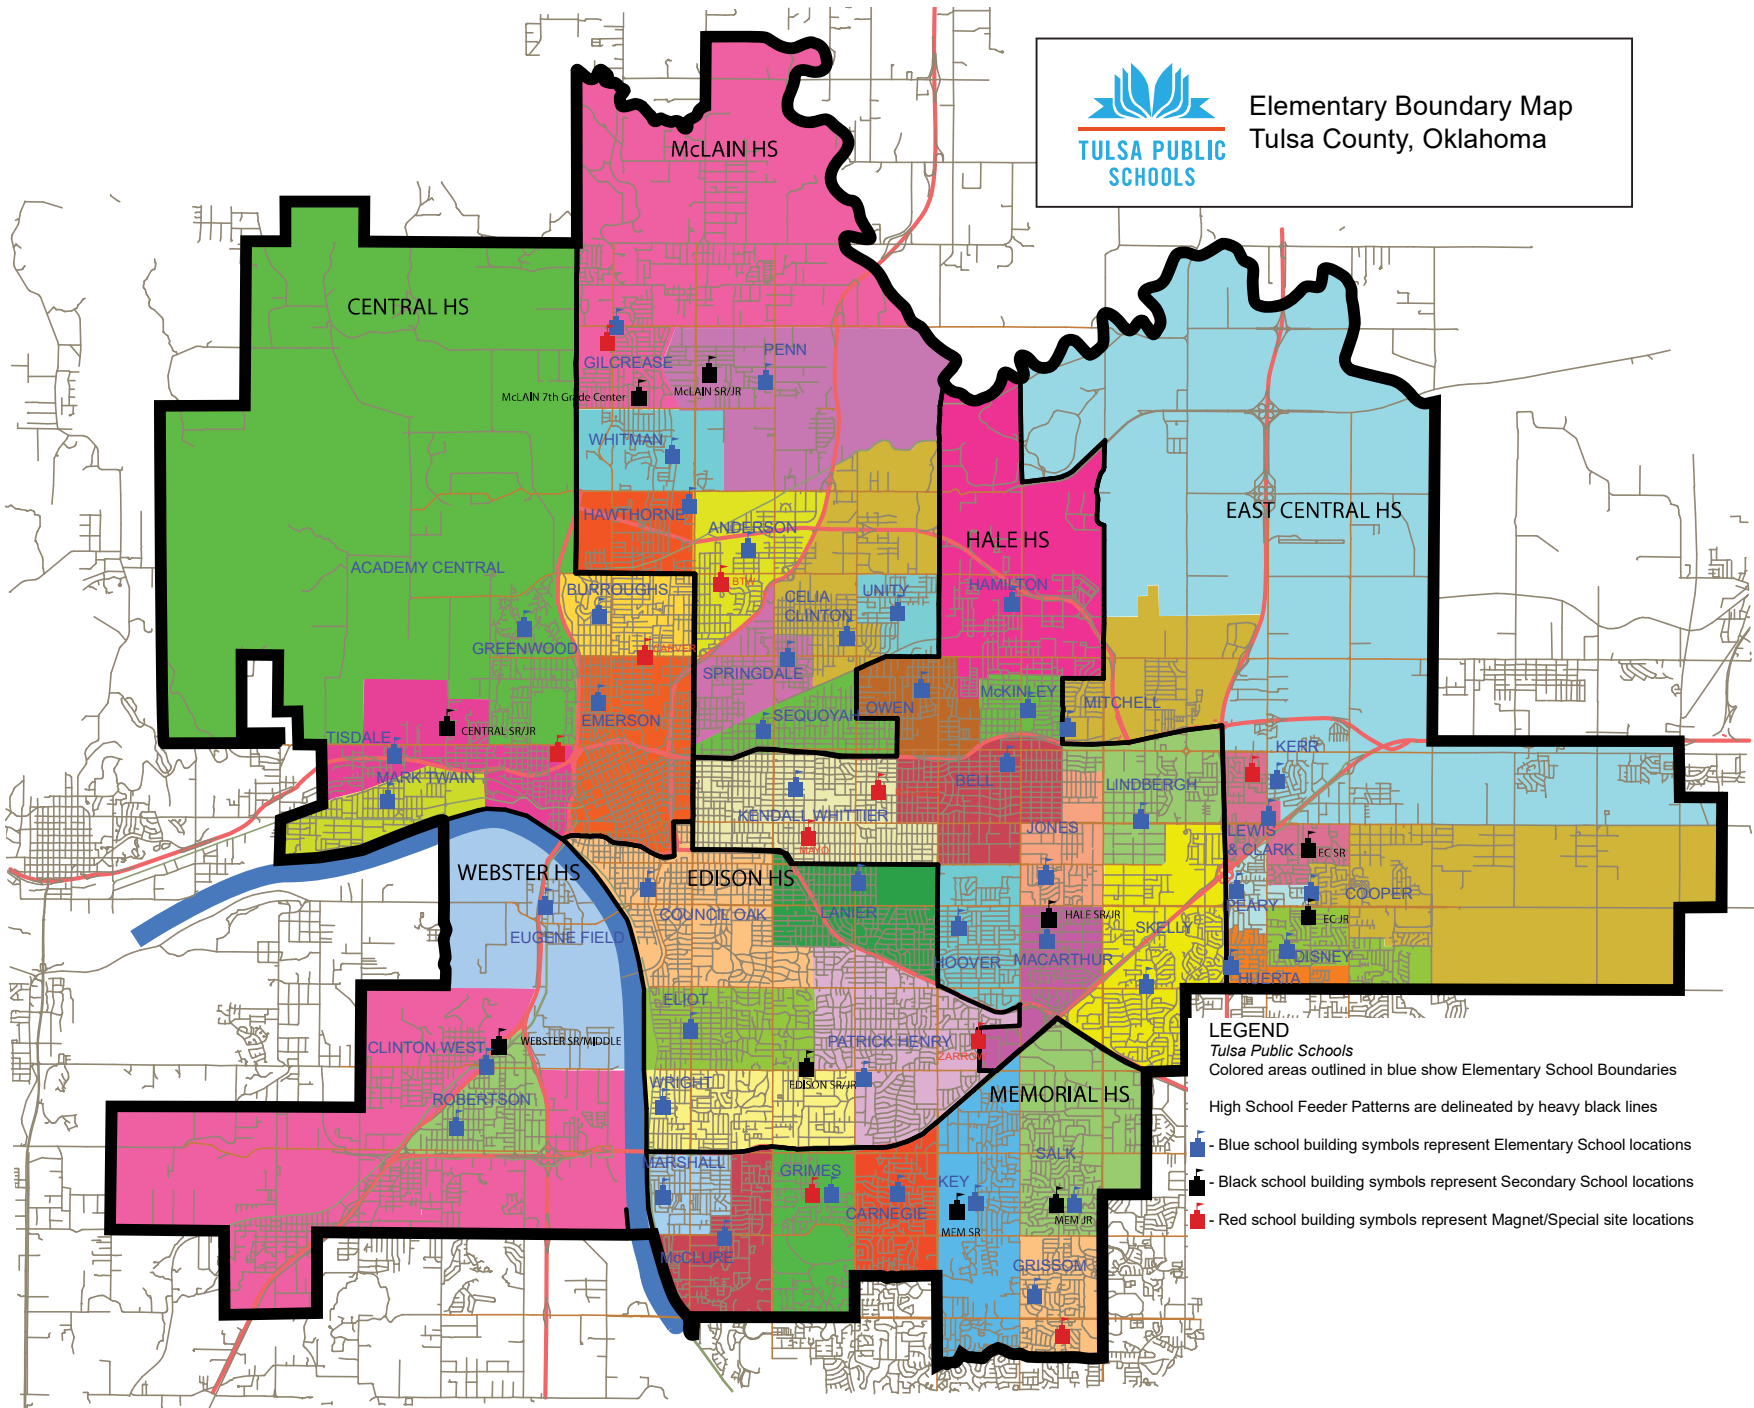

Elementary Boundary Map Tulsa County, Oklahoma

- LEGEND**
- Tulsa Public Schools
 - Colored areas outlined in blue show Elementary School Boundaries
 - High School Feeder Patterns are delineated by heavy black lines
 - Blue school building symbols represent Elementary School locations
 - Black school building symbols represent Secondary School locations
 - Red school building symbols represent Magnet/Special site locations