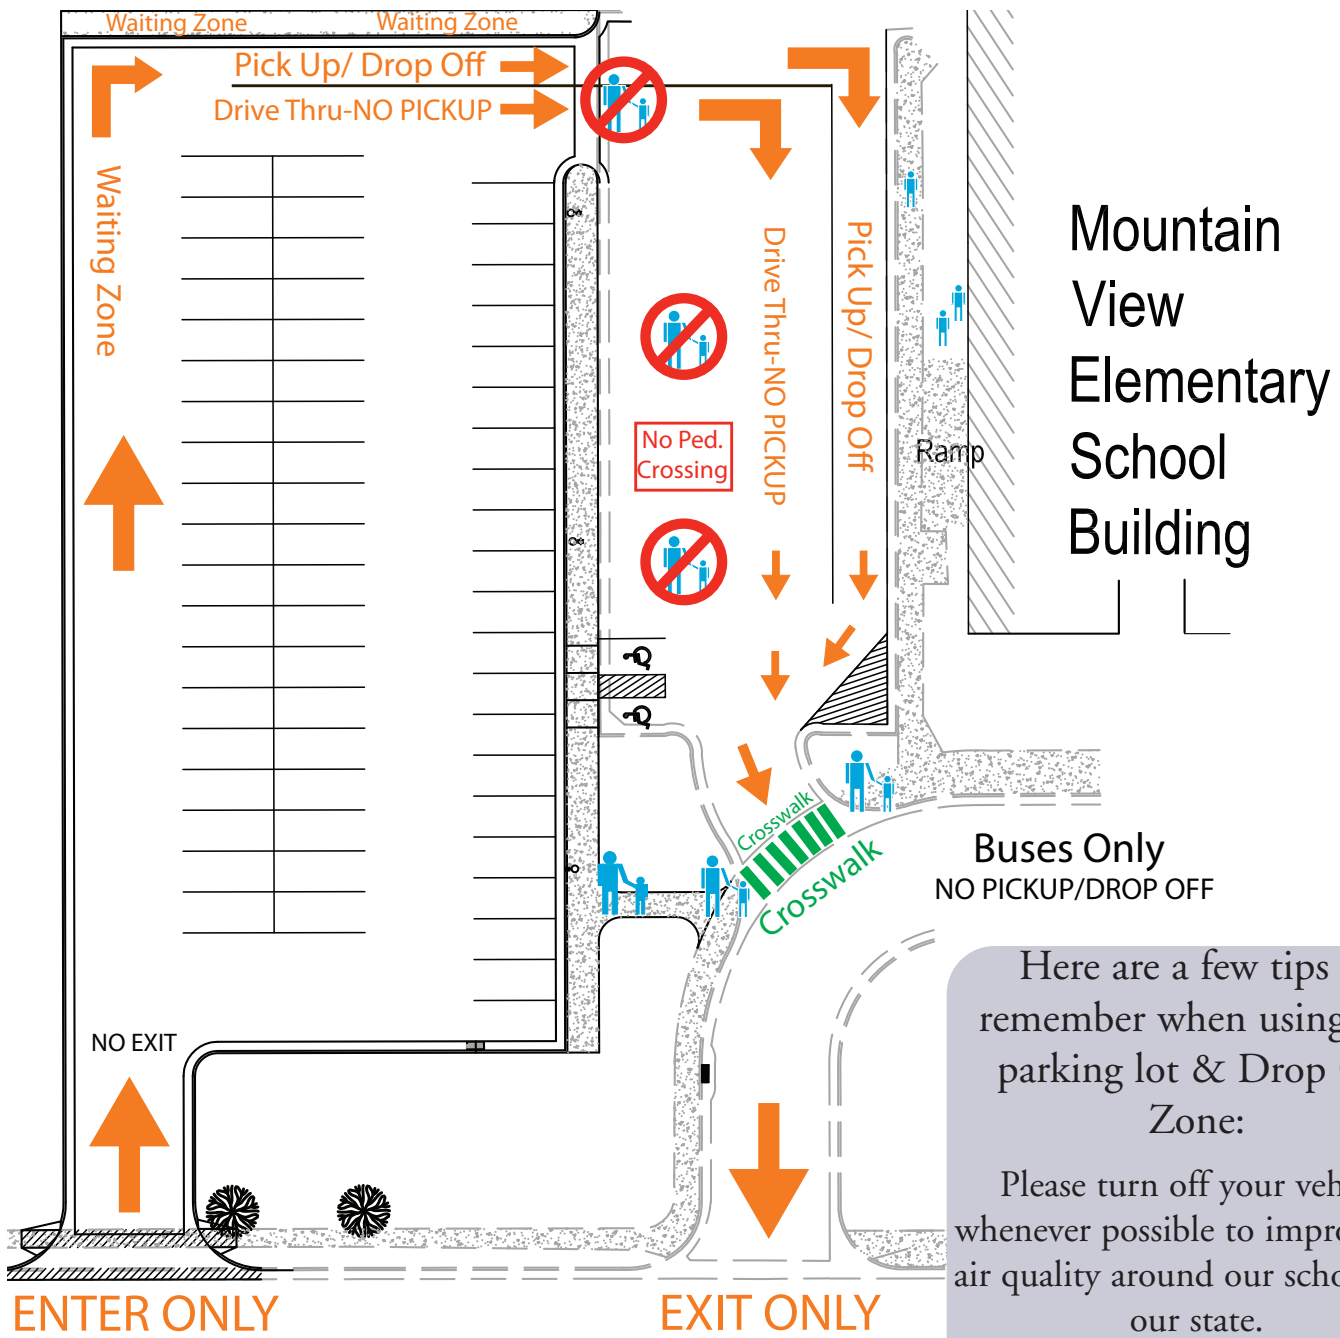

## Parking lot traffic pattern

Here are a few tips to remember when using our parking lot & Drop Off Zone:

Please turn off your vehicle whenever possible to improve the air quality around our school and our state.

The entry to the parking lot is **ONE WAY/ENTER ONLY**.

The **ONLY** place to exit is where the parking lot meets the bus zone near our crosswalk (in green on map above).

There is a crosswalk between the drop off zone and the bus zone—**PLEASE USE IT** and do not let students walk through traffic to get to school.

There are **TWO** lanes in the drop off zone. One for dropping off and picking up and one for driving through

without stopping.

When picking up, please do not pull up to the school until you see your children.

Please have students enter and exit from the curb side, nearest the school if at all possible.

It's up to all of us to keep our kids safe. The number one thing we can all do is remember to slow down and be patient and polite in all areas around the school. Our children's safety depends on it! Thanks for your help and understanding!