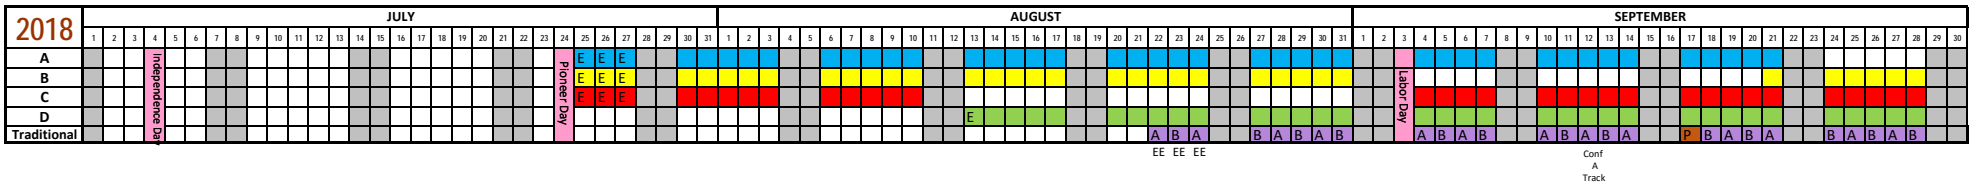

- Weekends
- Track vacation day or Traditional School not in session
- Holiday - school not in session
- T Teacher compensation day - school not in session
- P Professional Development - No school for students
- A-track students in school
- B-track students in school
- C-track students in school
- D-track students in school
- Traditional School Schedule (an A or B indicates High School schedule)
- E Early Out Schedule for that track
- EE Traditional Elementary Early Out Schedule
- ED Early Dismissal for all schools

**Tracks and Reporting Periods**

	Term 1	Term 2	Term 3	Term 4	Parent Conferences	
<b>Track A</b>	Jul 25, 2018-Sep 21, 2018	Oct 15, 2018-Dec 20, 2018	Jan 14, 2019-Mar 15, 2019	Apr 8, 2019-May 31, 2019	Sep 12 & 13, 2018	Mar 6 & 7, 2019
<b>Track B</b>	Jul 25, 2018-Oct 12, 2018	Oct 15, 2018-Jan 18, 2019	Jan 22, 2019-Apr 19, 2019	Apr 22, 2019-Jun 28, 2019	Oct 3 & 4, 2018	Mar 27 & 28, 2019
<b>Track C</b>	Jul 25, 2018-Oct 12, 2018	Oct 15, 2018-Jan 18, 2019	Jan 22, 2019-Apr 3, 2019	Apr 8, 2019-Jun 28, 2019	Oct 3 & 4, 2018	Mar 27 & 28, 2019
<b>Track D</b>	Aug 13, 2018-Oct 12, 2018	Nov 5, 2018-Jan 11, 2019	Feb 4, 2019-Apr 2, 2019	Apr 29, 2019-Jun 28, 2019	Oct 3 & 4, 2018	Mar 6 & 7, 2019