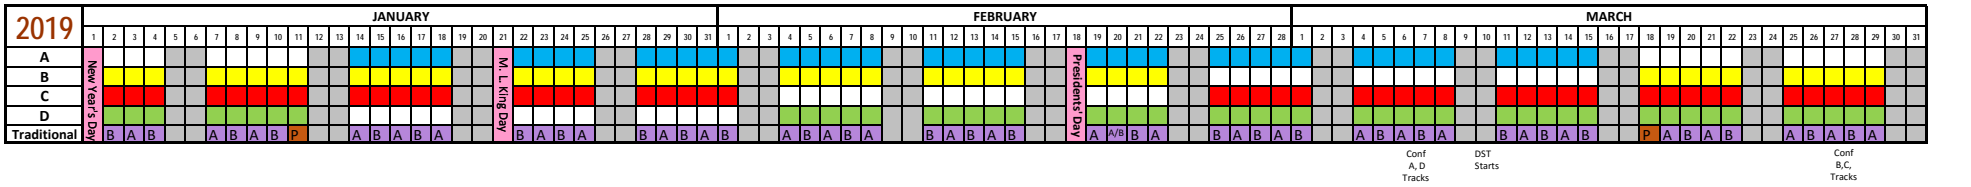

- Weekends
- Track vacation day or Traditional School not in session
- Holiday - school not in session
- T Teacher compensation day - school not in session
- P Professional Development - No school for students
- A-track students in school
- B-track students in school
- C-track students in school
- D-track students in school
- Traditional School Schedule (an A or B indicates High School schedule)
- E Early Out Schedule for that track
- EE Traditional Elementary Early Out Schedule
- ED Early Dismissal for all schools

**Tracks and Reporting Periods**

	Term 1	Term 2	Term 3	Term 4	Parent Conferences	
<b>Track A</b>	Jul 25, 2018-Sep 21, 2018	Oct 15, 2018-Dec 20, 2018	Jan 14, 2019-Mar 15, 2019	Apr 8, 2019-May 31, 2019	Sep 12 & 13, 2018	Mar 6 & 7, 2019
<b>Track B</b>	Jul 25, 2018-Oct 12, 2018	Oct 15, 2018-Jan 18, 2019	Jan 22, 2019-Apr 19, 2019	Apr 22, 2019-Jun 28, 2019	Oct 3 & 4, 2018	Mar 27 & 28, 2019
<b>Track C</b>	Jul 25, 2018-Oct 12, 2018	Oct 15, 2018-Jan 18, 2019	Jan 22, 2019-Apr 3, 2019	Apr 8, 2019-Jun 28, 2019	Oct 3 & 4, 2018	Mar 27 & 28, 2019
<b>Track D</b>	Aug 13, 2018-Oct 12, 2018	Nov 5, 2018-Jan 11, 2019	Feb 4, 2019-Apr 2, 2019	Apr 29, 2019-Jun 28, 2019	Oct 3 & 4, 2018	Mar 6 & 7, 2019