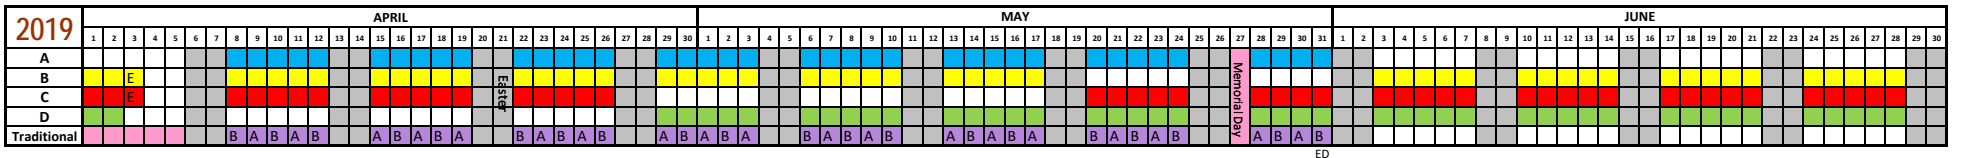

- Weekends
- Track vacation day or Traditional School not in session
- Holiday - school not in session
- T Teacher compensation day - school not in session
- P Professional Development - No school for students
- A-track students in school
- B-track students in school
- C-track students in school
- D-track students in school
- Traditional School Schedule (an A or B indicates High School schedule)
- E Early Out Schedule for that track
- EE Traditional Elementary Early Out Schedule
- ED Early Dismissal for all schools

**Tracks and Reporting Periods**

	Term 1	Term 2	Term 3	Term 4	Parent Conferences	
<b>Track A</b>	Jul 25, 2018-Sep 21, 2018	Oct 15, 2018-Dec 20, 2018	Jan 14, 2019-Mar 15, 2019	Apr 8, 2019-May 31, 2019	Sep 12 & 13, 2018	Mar 6 & 7, 2019
<b>Track B</b>	Jul 25, 2018-Oct 12, 2018	Oct 15, 2018-Jan 18, 2019	Jan 22, 2019-Apr 19, 2019	Apr 22, 2019-Jun 28, 2019	Oct 3 & 4, 2018	Mar 27 & 28, 2019
<b>Track C</b>	Jul 25, 2018-Oct 12, 2018	Oct 15, 2018-Jan 18, 2019	Jan 22, 2019-Apr 3, 2019	Apr 8, 2019-Jun 28, 2019	Oct 3 & 4, 2018	Mar 27 & 28, 2019
<b>Track D</b>	Aug 13, 2018-Oct 12, 2018	Nov 5, 2018-Jan 11, 2019	Feb 4, 2019-Apr 2, 2019	Apr 29, 2019-Jun 28, 2019	Oct 3 & 4, 2018	Mar 6 & 7, 2019