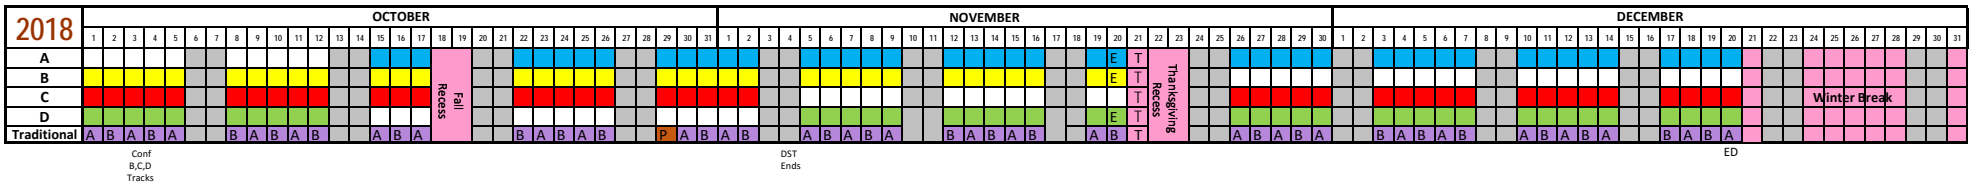

- Weekends
- Track vacation day or Traditional School not in session
- Holiday - school not in session
- T Teacher compensation day - school not in session
- P Professional Development - No school for students
- A-track students in school
- B-track students in school
- C-track students in school
- D-track students in school
- Traditional School Schedule (an A or B indicates High School schedule)
- E Early Out Schedule for that track
- EE Traditional Elementary Early Out Schedule
- ED Early Dismissal for all schools

**Tracks and Reporting Periods**

	Term 1	Term 2	Term 3	Term 4	Parent Conferences	
<b>Track A</b>	Jul 25, 2018-Sep 21, 2018	Oct 15, 2018-Dec 20, 2018	Jan 14, 2019-Mar 15, 2019	Apr 8, 2019-May 31, 2019	Sep 12 & 13, 2018	Mar 6 & 7, 2019
<b>Track B</b>	Jul 25, 2018-Oct 12, 2018	Oct 15, 2018-Jan 18, 2019	Jan 22, 2019-Apr 19, 2019	Apr 22, 2019-Jun 28, 2019	Oct 3 & 4, 2018	Mar 27 & 28, 2019
<b>Track C</b>	Jul 25, 2018-Oct 12, 2018	Oct 15, 2018-Jan 18, 2019	Jan 22, 2019-Apr 3, 2019	Apr 8, 2019-Jun 28, 2019	Oct 3 & 4, 2018	Mar 27 & 28, 2019
<b>Track D</b>	Aug 13, 2018-Oct 12, 2018	Nov 5, 2018-Jan 11, 2019	Feb 4, 2019-Apr 2, 2019	Apr 29, 2019-Jun 28, 2019	Oct 3 & 4, 2018	Mar 6 & 7, 2019