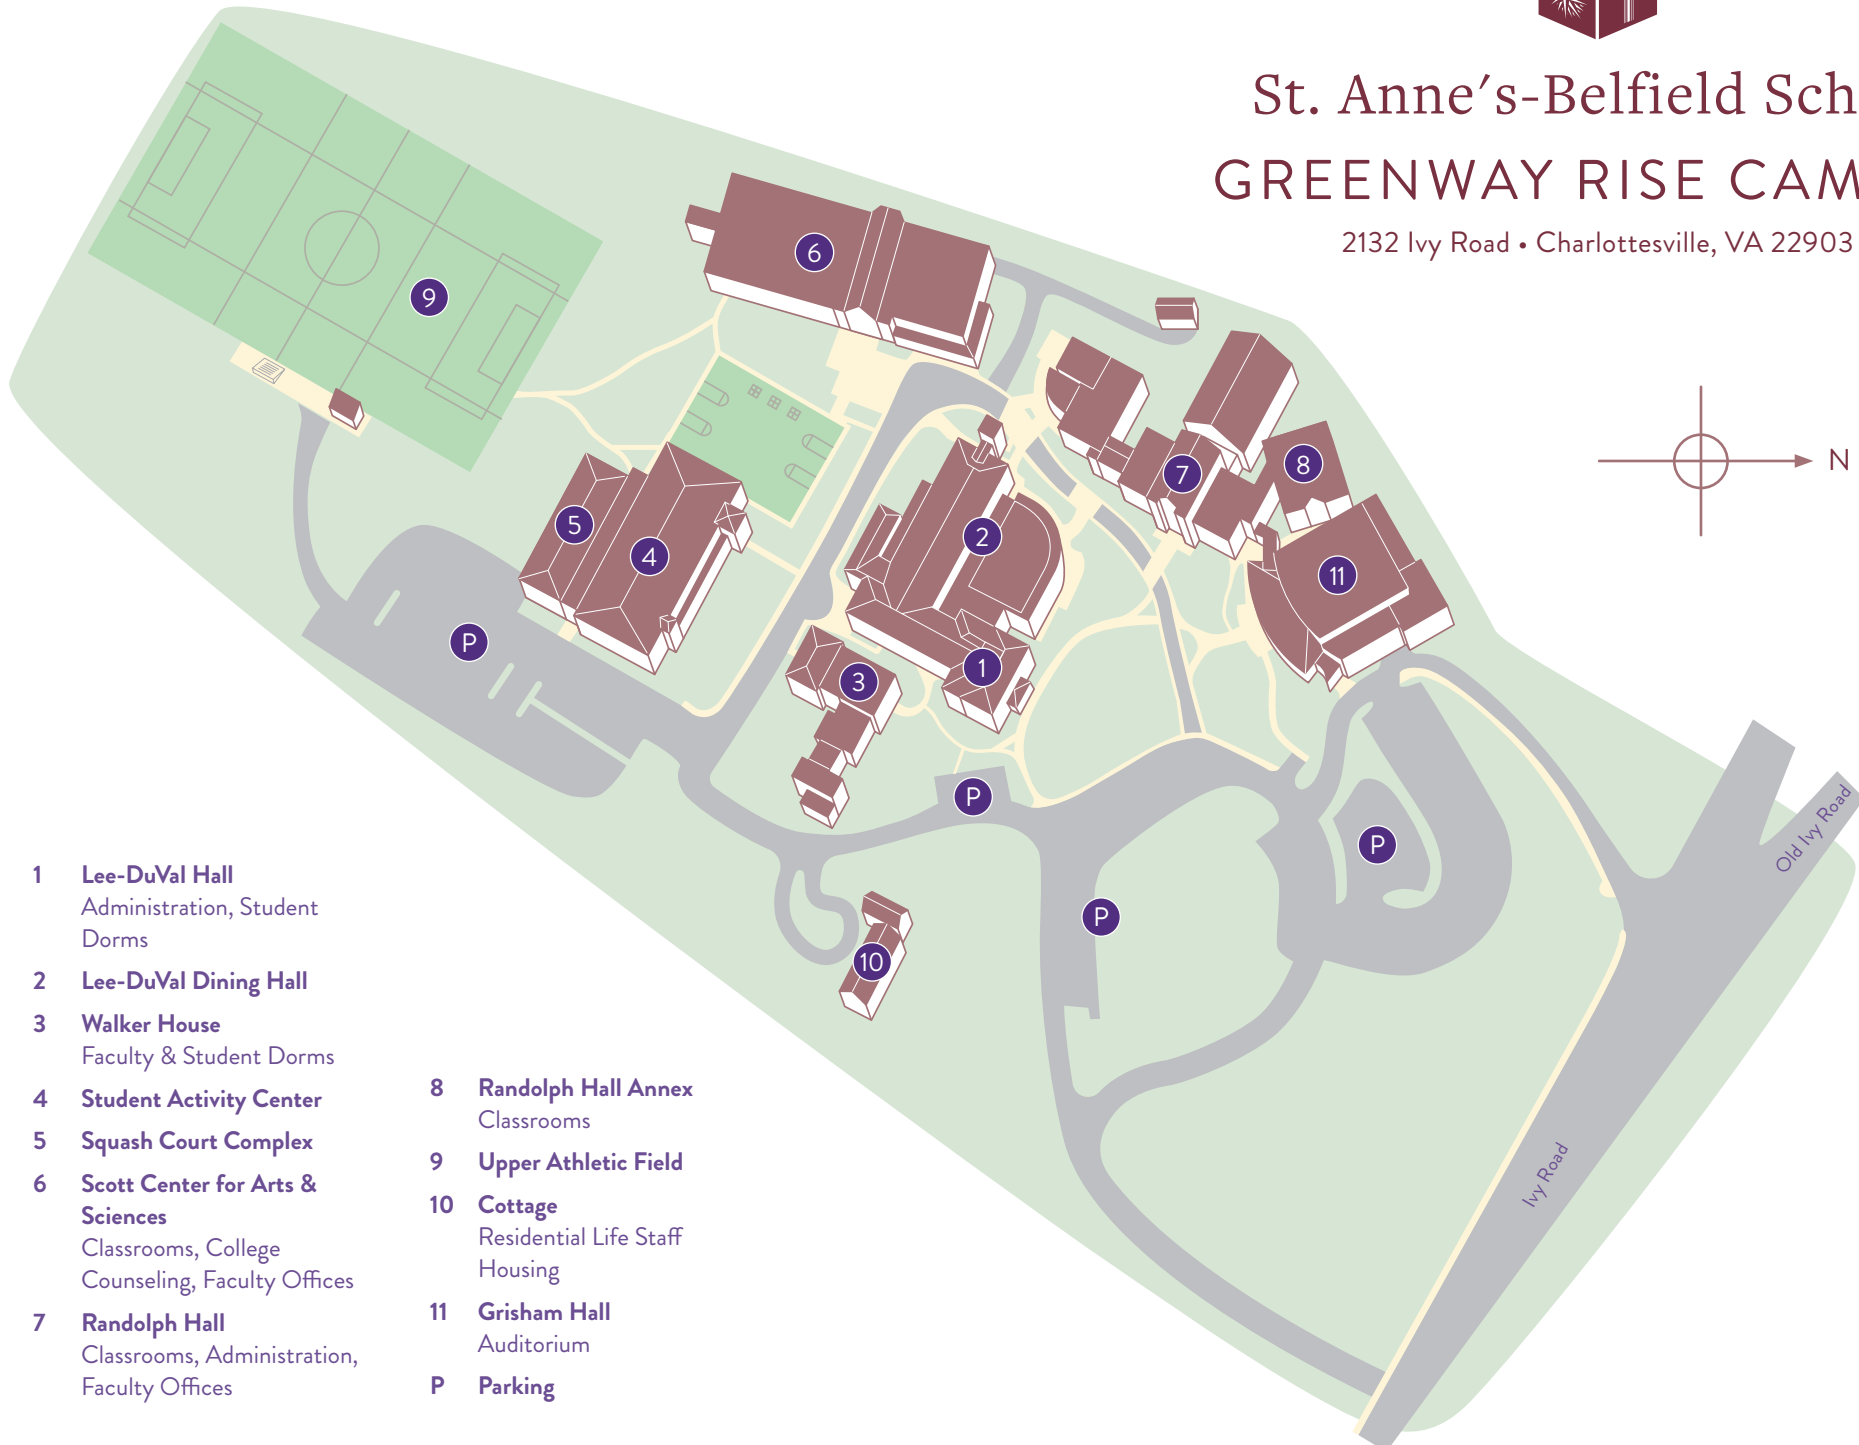

# St. Anne's-Belfield School GREENWAY RISE CAMPUS

2132 Ivy Road • Charlottesville, VA 22903

- 1 Lee-DuVal Hall**  
Administration, Student  
Dorms
- 2 Lee-DuVal Dining Hall**
- 3 Walker House**  
Faculty & Student Dorms
- 4 Student Activity Center**
- 5 Squash Court Complex**
- 6 Scott Center for Arts &  
Sciences**  
Classrooms, College  
Counseling, Faculty Offices
- 7 Randolph Hall**  
Classrooms, Administration,  
Faculty Offices

- 8 Randolph Hall Annex**  
Classrooms
- 9 Upper Athletic Field**
- 10 Cottage**  
Residential Life Staff  
Housing
- 11 Grisham Hall**  
Auditorium
- P Parking**