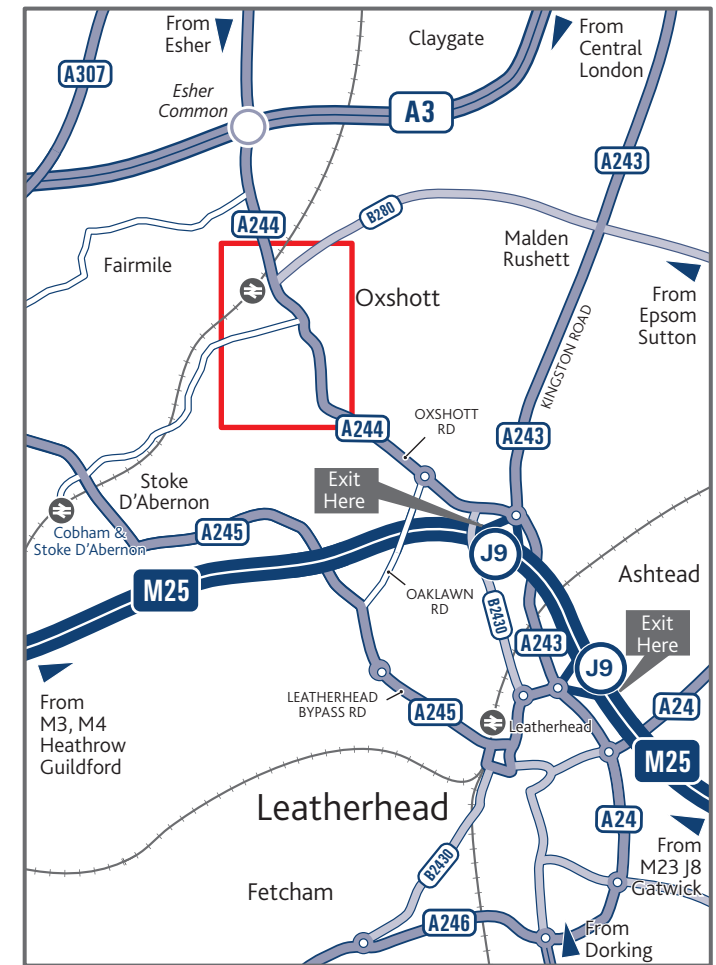

DIRECTIONS

We look forward to welcoming you to Danes Hill. If you wish to visit the whole school, the tour takes about two hours and normally includes a tour of the Pre-Prep (Bevendean) and Main School, which are located on two different sites in Oxshott

Directions to Main School, Leatherhead Road, Oxshott, KT22 0JG, 01372 842509

Directions from Cobham

- Proceed along A245 from Cobham and turn left into Blundel Lane. Follow the road which continues straight into Steel's Lane
- At the top of Steel's Lane, turn right into Oxshott village
- Pass the Esso petrol station and the Victoria PH on the left
- Just over the brow of the hill and immediately after a left turn into Fernhill, turn right into the Main School drive
- Park in the car park and follow signs to Reception

Directions from A3

- Leave A3 at junction marked A244 Oxshott and Leatherhead
- Drive through Oxshott village passing Esso petrol station and The Victoria PH on the left
- Just over the brow of the hill and immediately after a left turn into Fernhill, turn right into the Main School drive
- Park in the car park and follow signs to Reception

Directions from M25/J9

- Leave M25 at junction 9 and follow signs for A244 Oxshott, Esher and Leatherhead
- Once heading north on A244, pass The Bear PH and the entrance to the Main School is the next left
- Park in the car park and follow signs to Reception

Please use these directions when visiting the school and do not rely on your Sat Nav.

From the
M25 J9

DANES HILL SCHOOL
STRONG & SAGACIOUS