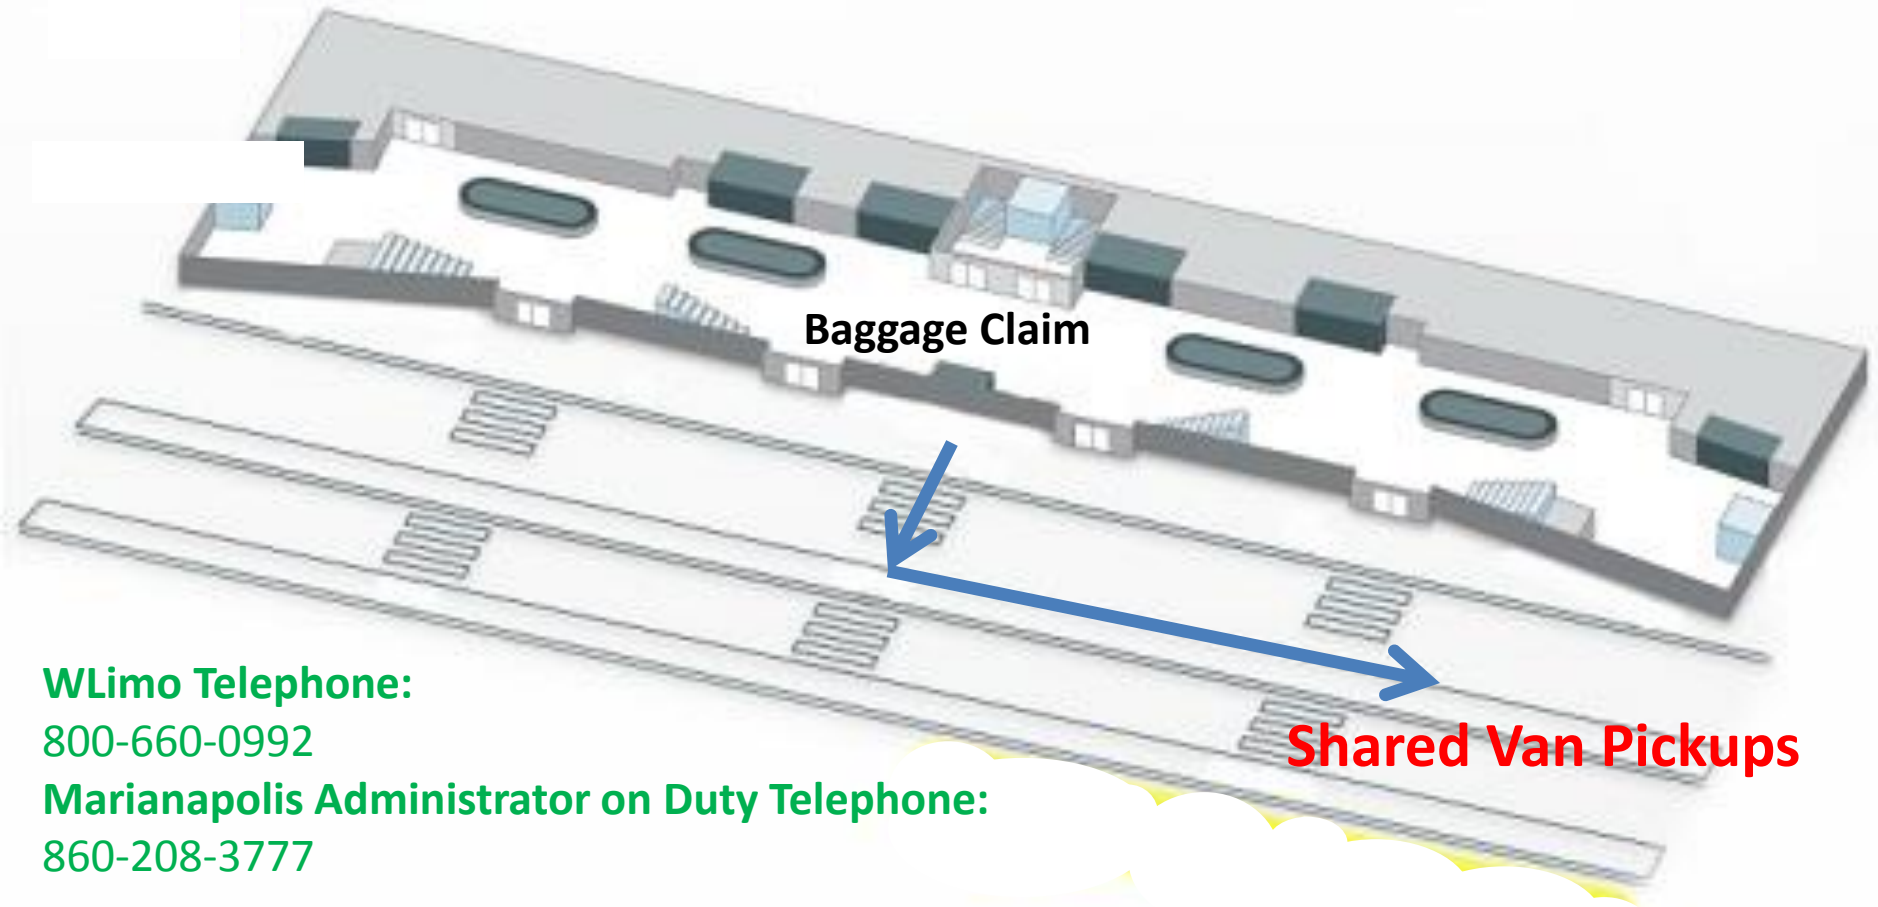

Boston Logan W Limo **Town Car** Pickup Location

(Please refer to your confirmation to see whether your pick-up service is private car or shared van.)

Private Town Car pickup location:

1. Exit out **door #1**, outside of baggage claim,
2. Cross over **2** roadways
3. Look for a **Gray booth** with a sign that reads “**limos**”

WLimo Telephone:

800-660-0992

**Marianapolis Administrator on
Duty Telephone:**

860-208-3777

Boston Logan W Limo **Shared Van** Pickup Location

(Please refer to your confirmation to see whether your pick-up service is a town car or shared van.)

Private Van pickup location:

1. Go outside off baggage claim on the lower level,
2. Cross over **one** roadway and walk all the way down to the **far left** (left as your looking out of the terminal),
3. There will be signs that read “**shared van pickups**”