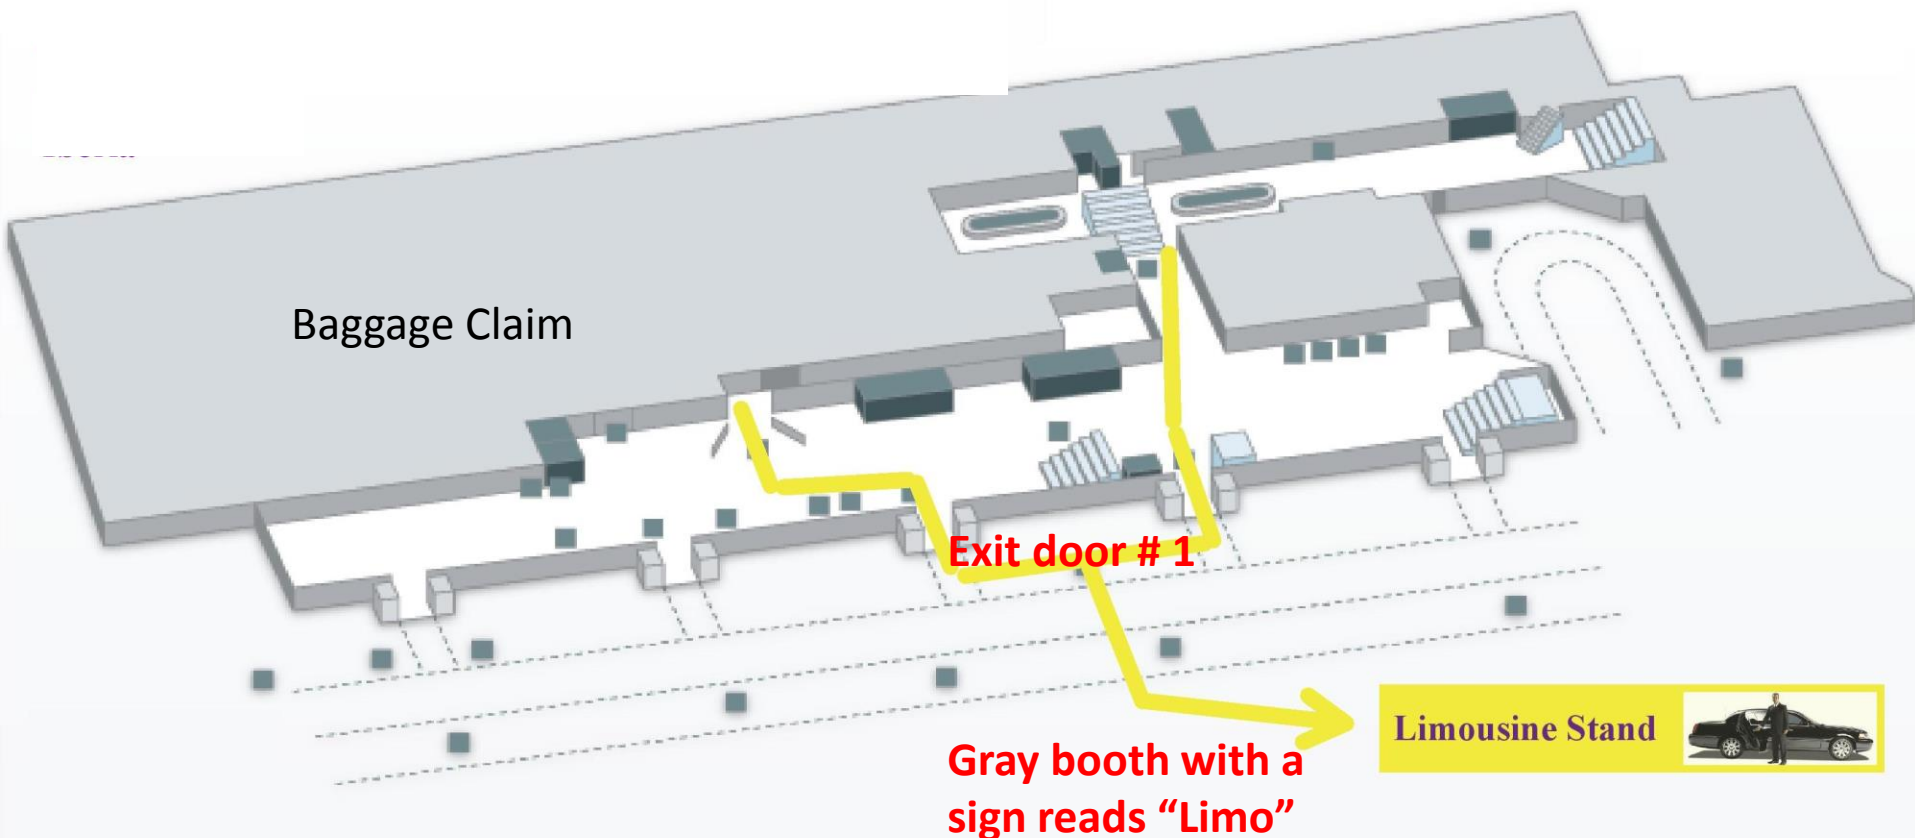

Boston Logan W Limo **Town Car** Pickup Location

(Please refer to your confirmation to see whether your pick-up service is private car or shared van.)

Private Town Car pickup location:

1. Exit out **door #1**, outside of baggage claim,
2. Cross over **2** roadways
3. Look for a **Gray booth** with a sign that reads “**limos**”

WLimo Telephone:

800-660-0992

**Marianapolis Administrator on
Duty Telephone:**

860-208-3777

Boston Logan W Limo **Shared Van** Pickup Location

(Please refer to your confirmation to see whether your pick-up service is a town car or shared van.)

Private Van pickup location:

1. Go outside off baggage claim on the lower level,
2. Cross over **one** roadway and walk all the way down to the **far left** (left as your looking out of the terminal),
3. There will be signs that read “**shared van pickups**”