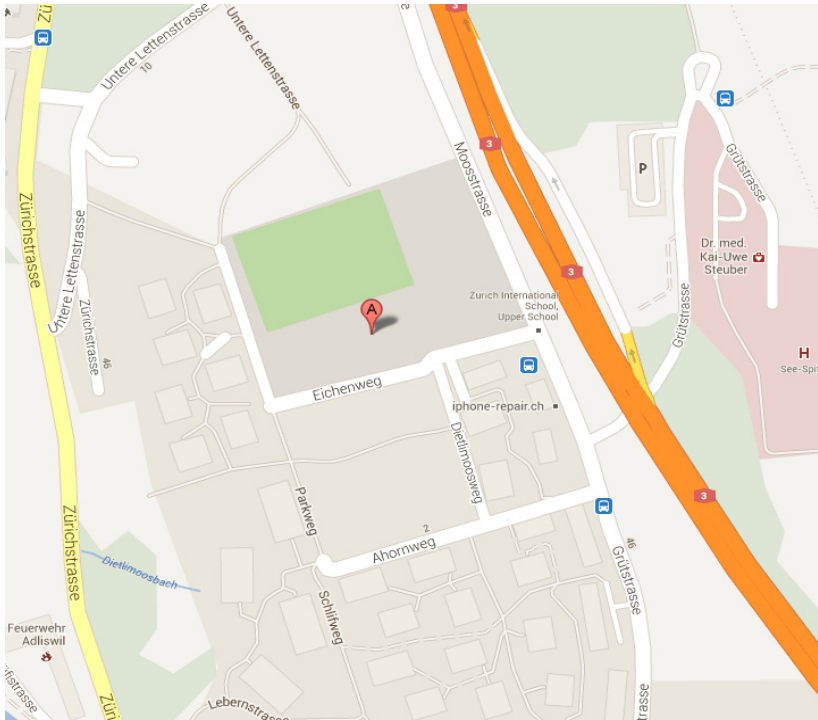

# Map and Directions - Upper School

### By Car

- A3 Highway (from Zurich), Wollishofen exit**
- Direction Adliswil (on to Zürichstrasse)
  - Turn left onto Moosstrasse when you see Hotel Ibis on the right (sign to Sanitas)
  - Turn left onto Moosstrasse immediately past Hotel Ibis (sign to Sanitas)
  - Stay on Moosstrasse for approximately 1 km to ZIS Upper School

### From Adliswil/Kilchberg

- Turn onto Grütstrasse from Kilchbergstrasse (direction Sanitas)
- Continue straight on Grütstrasse
- When you see the A3 underpass on the right, continue on for 50 meters
- Turn left onto Eichenweg. The main entrance is in the middle of the building

**From Wollishofen (end of tram line 7, not Bahnhof):**

Take Bus 185 in the direction of Adliswil Bahnhof, and get off at the „Eichenweg“ stop, which is right in front of the school.

**From Adliswil Bahnhof:**