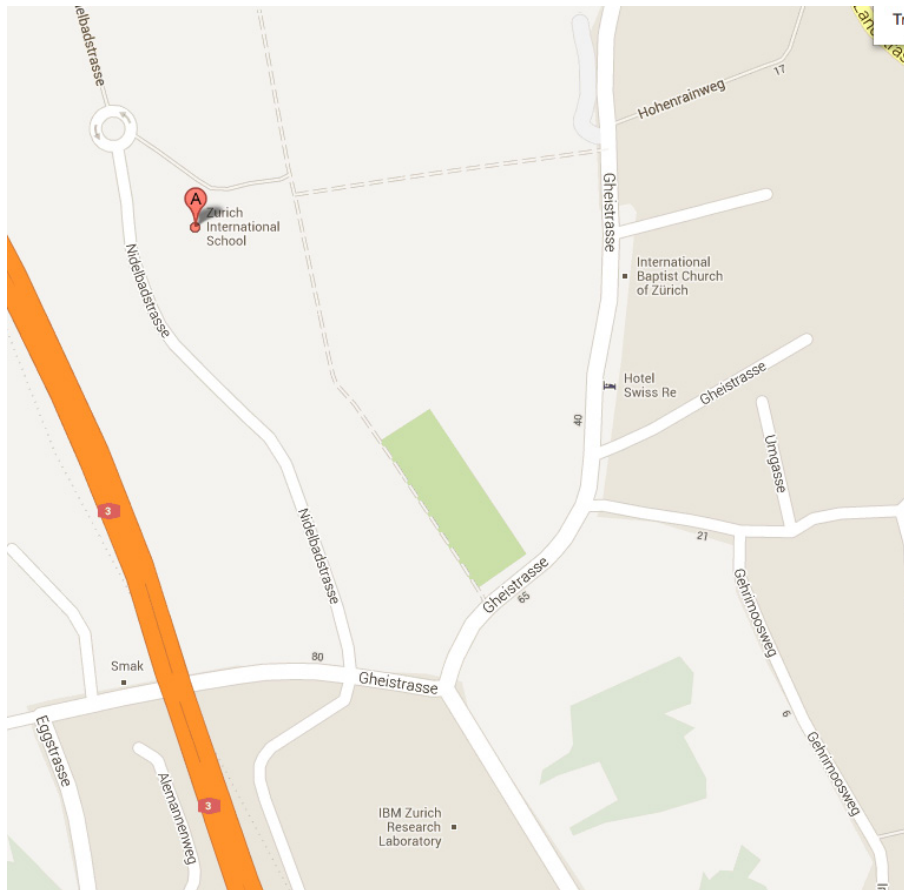

# Map and Directions - Middle School Kilchberg Nidelbadstrasse 49, 8802 Kilchberg

+41 58 750 23 00

### From A3 Highway (from Zurich)

- Take Thalwil/Rushlikon Exit
- Take second exit from roundabout onto Eggstrasse
- At roundabout take second exit continuing on Eggstrasse
- At T-junction turn right onto Gheistrasse, follow for 200 meters.
- 1st left onto Nidelbadstrasse
- Middle School is 500 meters on the right.

## By Public Transport

- Take Bus 161 (starts at Zurich Bürkliplatz) to Kirche Kilchberg.
- Cross over to Nidelbadstrasse next to the church and walk approximately 500 meters. The Middle School is the white villa on the left.