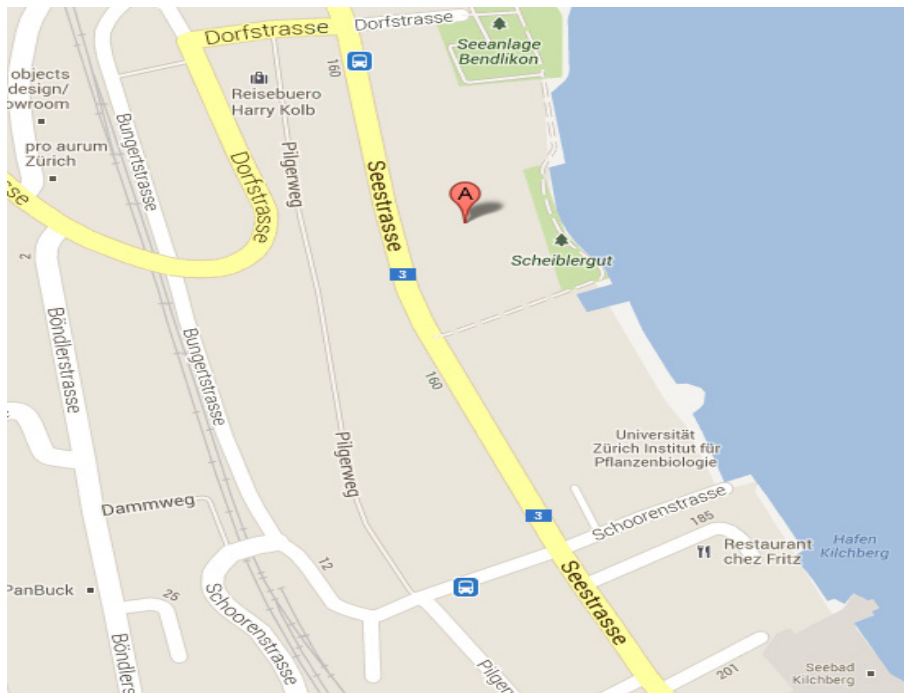

Map and Directions - Early Childhood Center Seestrasse 169, 8802 Kilchberg

+41 58 750 22 50

By Car

From A3 Highway (from Zurich)

- Take Thalwil/Rushlikon Exit
- Take first exit from roundabout onto Eggstrasse
- At roundabout take second exit onto Langhaldenstrasse
- At T-junction turn right and follow road downhill to Seestrasse
- At traffic lights turn left onto Seestrasse
- Early Childhood is 700 meters on the right

By Public Transport

- Take Bus 165 (starts at Zurich Bürkliplatz) to the Bendlikon stop.
- Early Childhood is 50 meters south of the stop on the lake side of Seestrasse.

Or

- Take S8 train to Kilchberg.
- Walk from the train station toward the lake to Seestrasse.
- Turn right on Seestrasse heading south.
- Walk through one traffic light.
- Early Childhood is 50 meters on left.