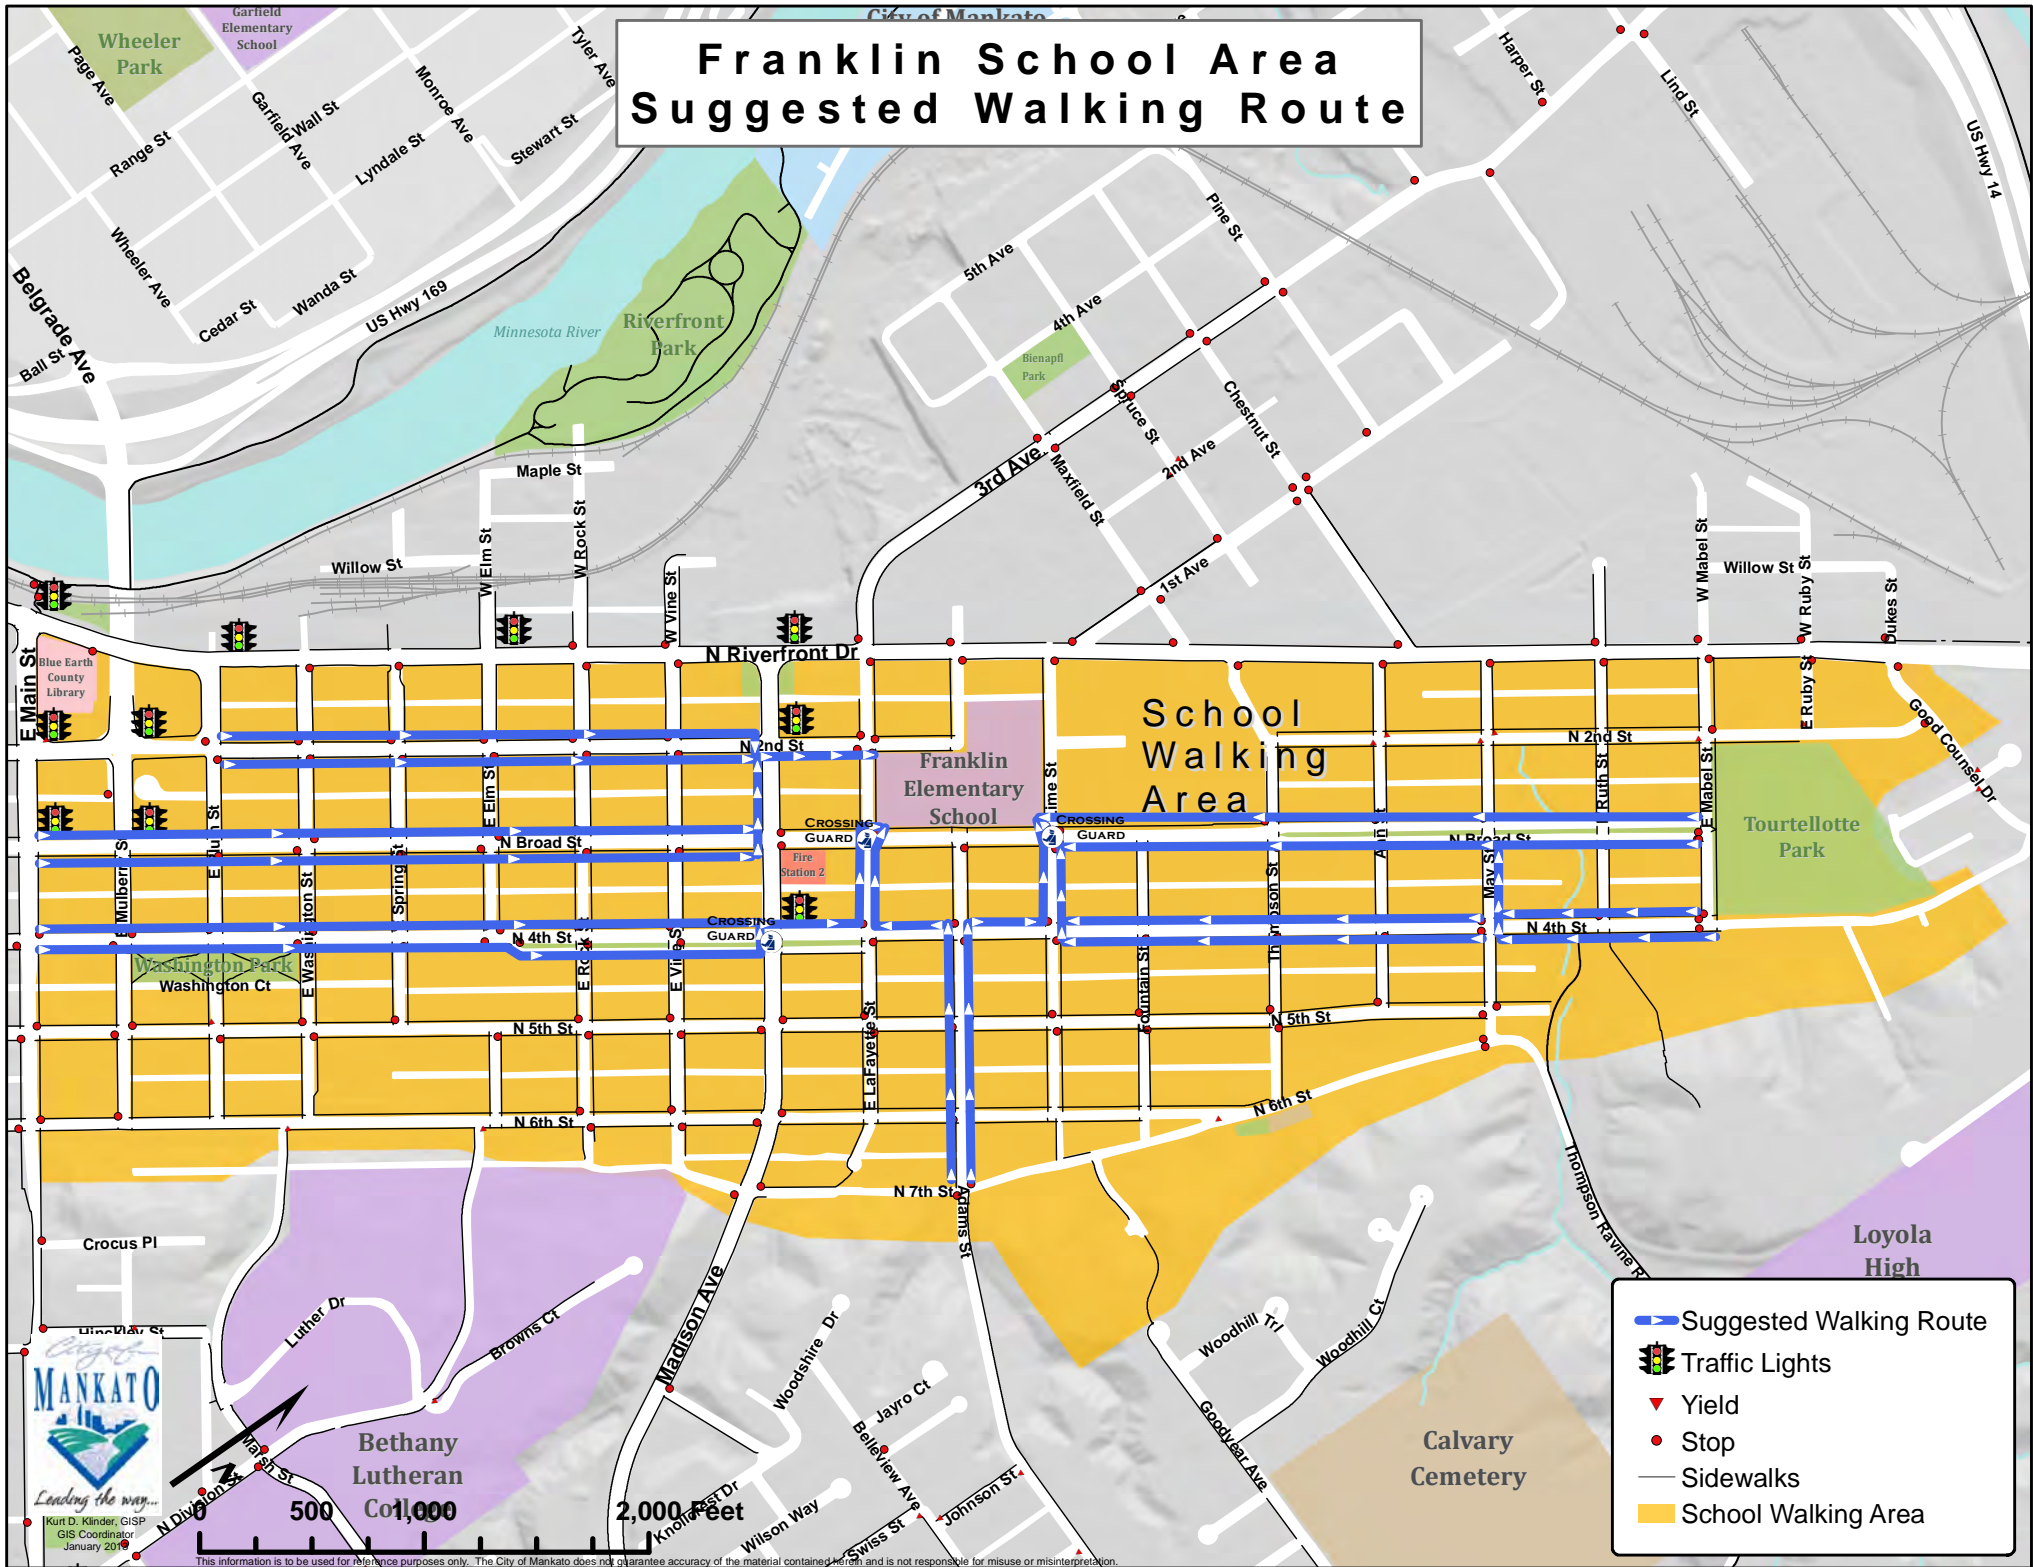

Franklin School Area Suggested Walking Route

- Suggested Walking Route
- Traffic Lights
- Yield
- Stop
- Sidewalks
- School Walking Area

500 Feet
1,000 Feet
2,000 Feet