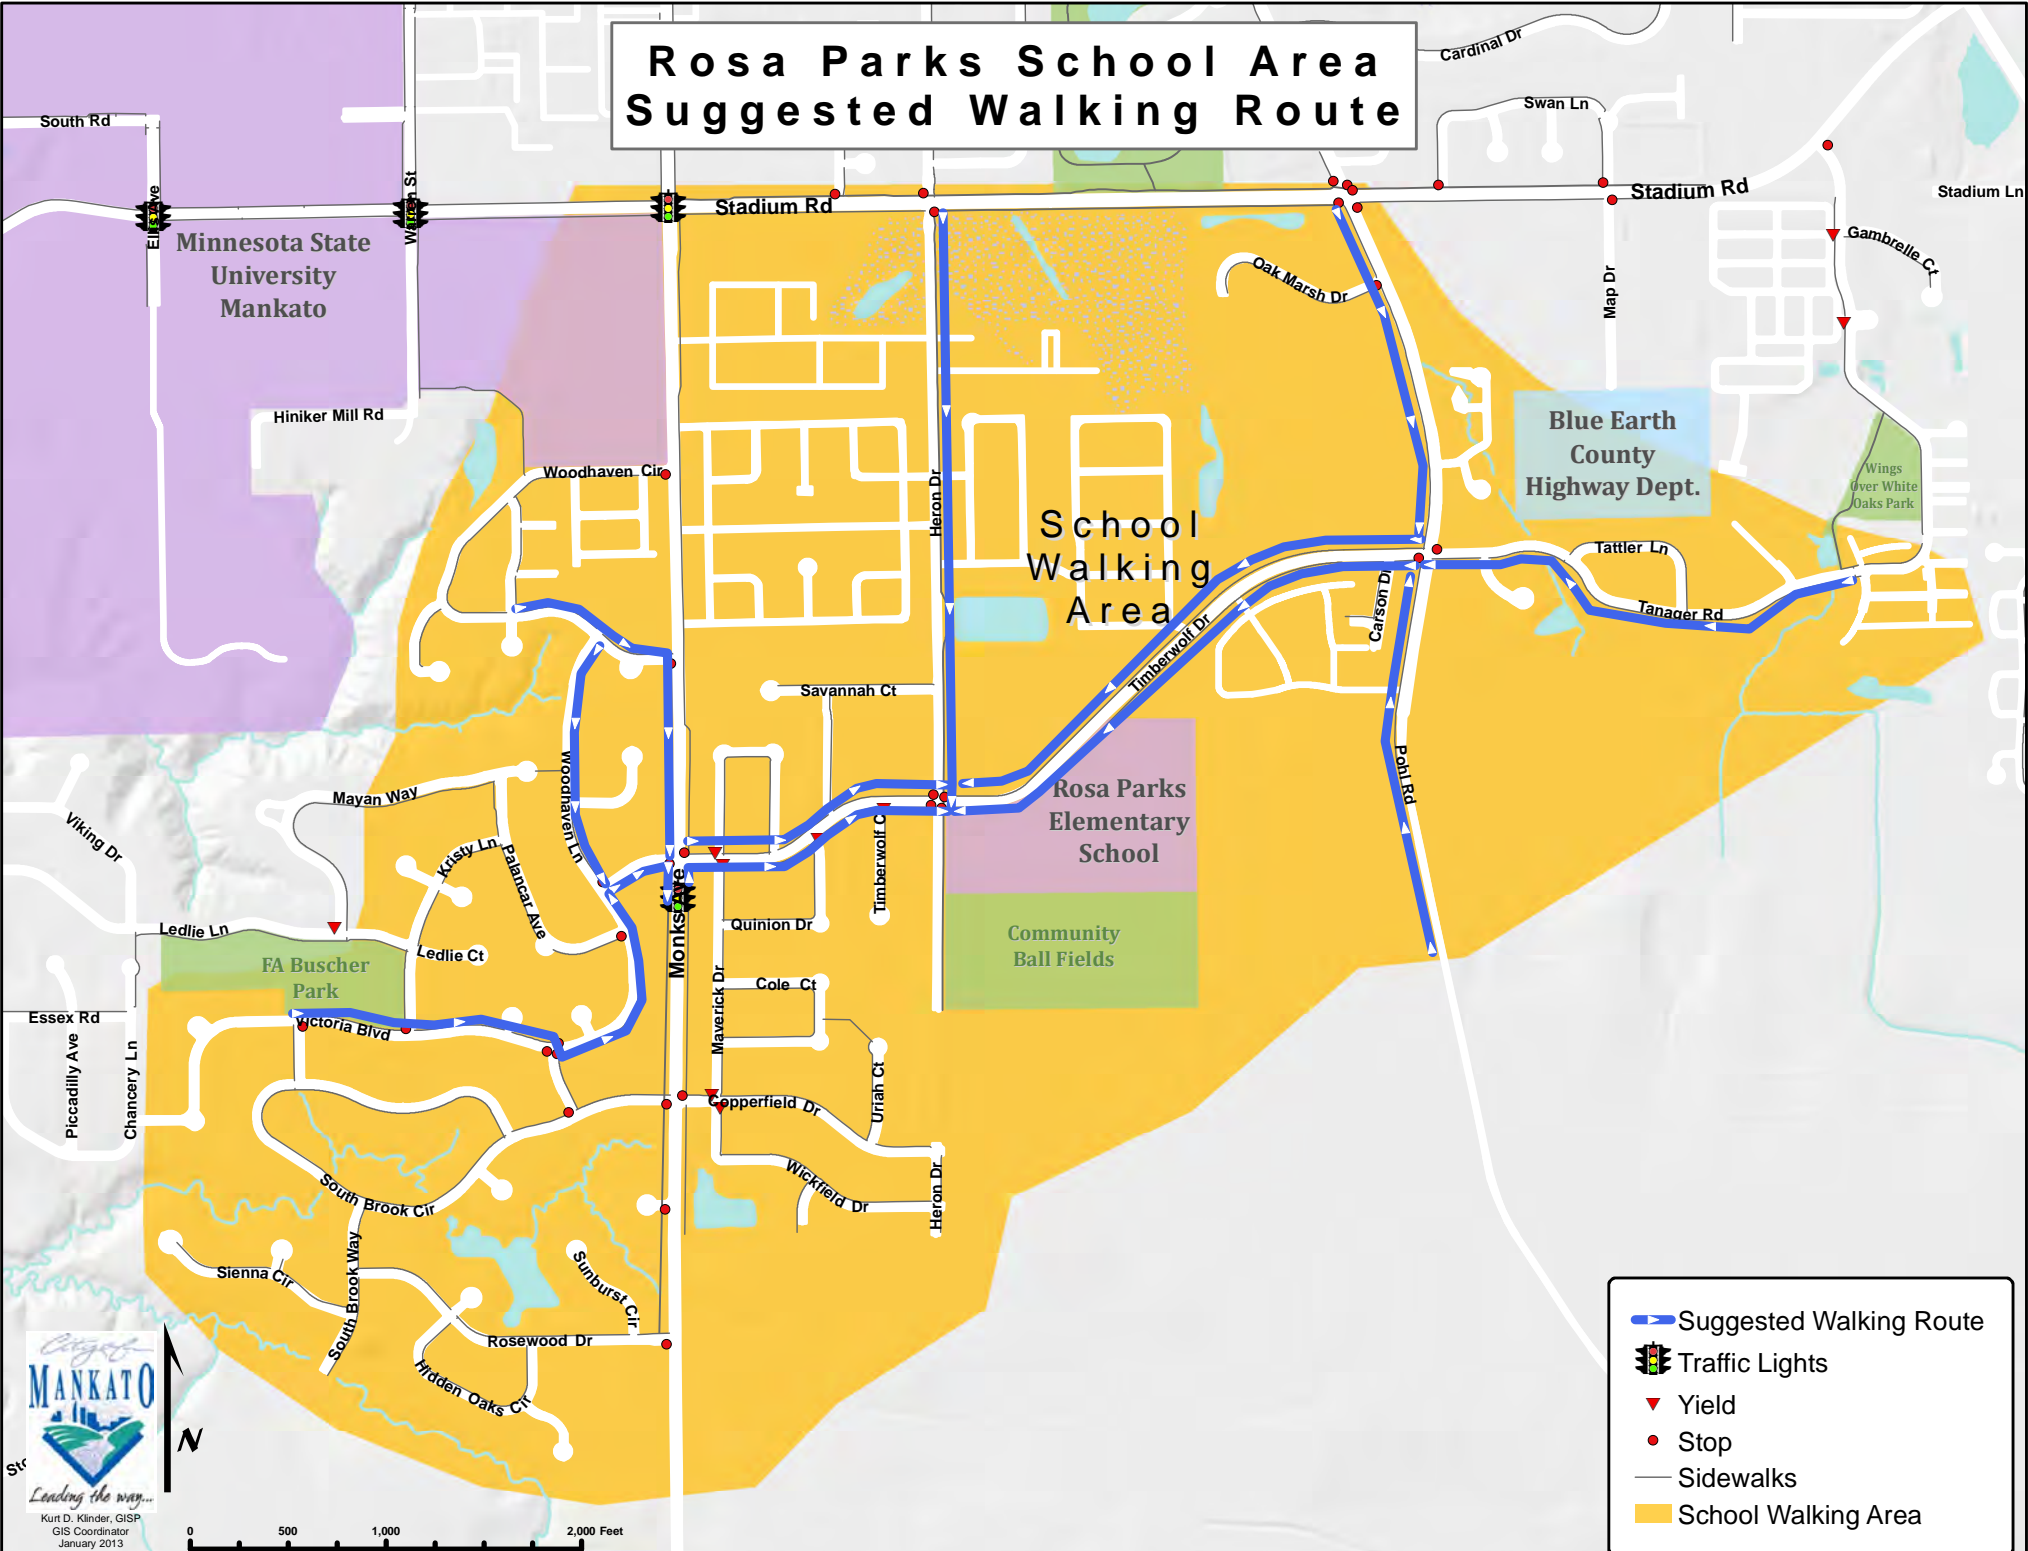

Rosa Parks School Area Suggested Walking Route

- Suggested Walking Route
- Traffic Lights
- Yield
- Stop
- Sidewalks
- School Walking Area

0 500 1,000 2,000 Feet

Kurt D. Klinder, GISP
GIS Coordinator
January 2013