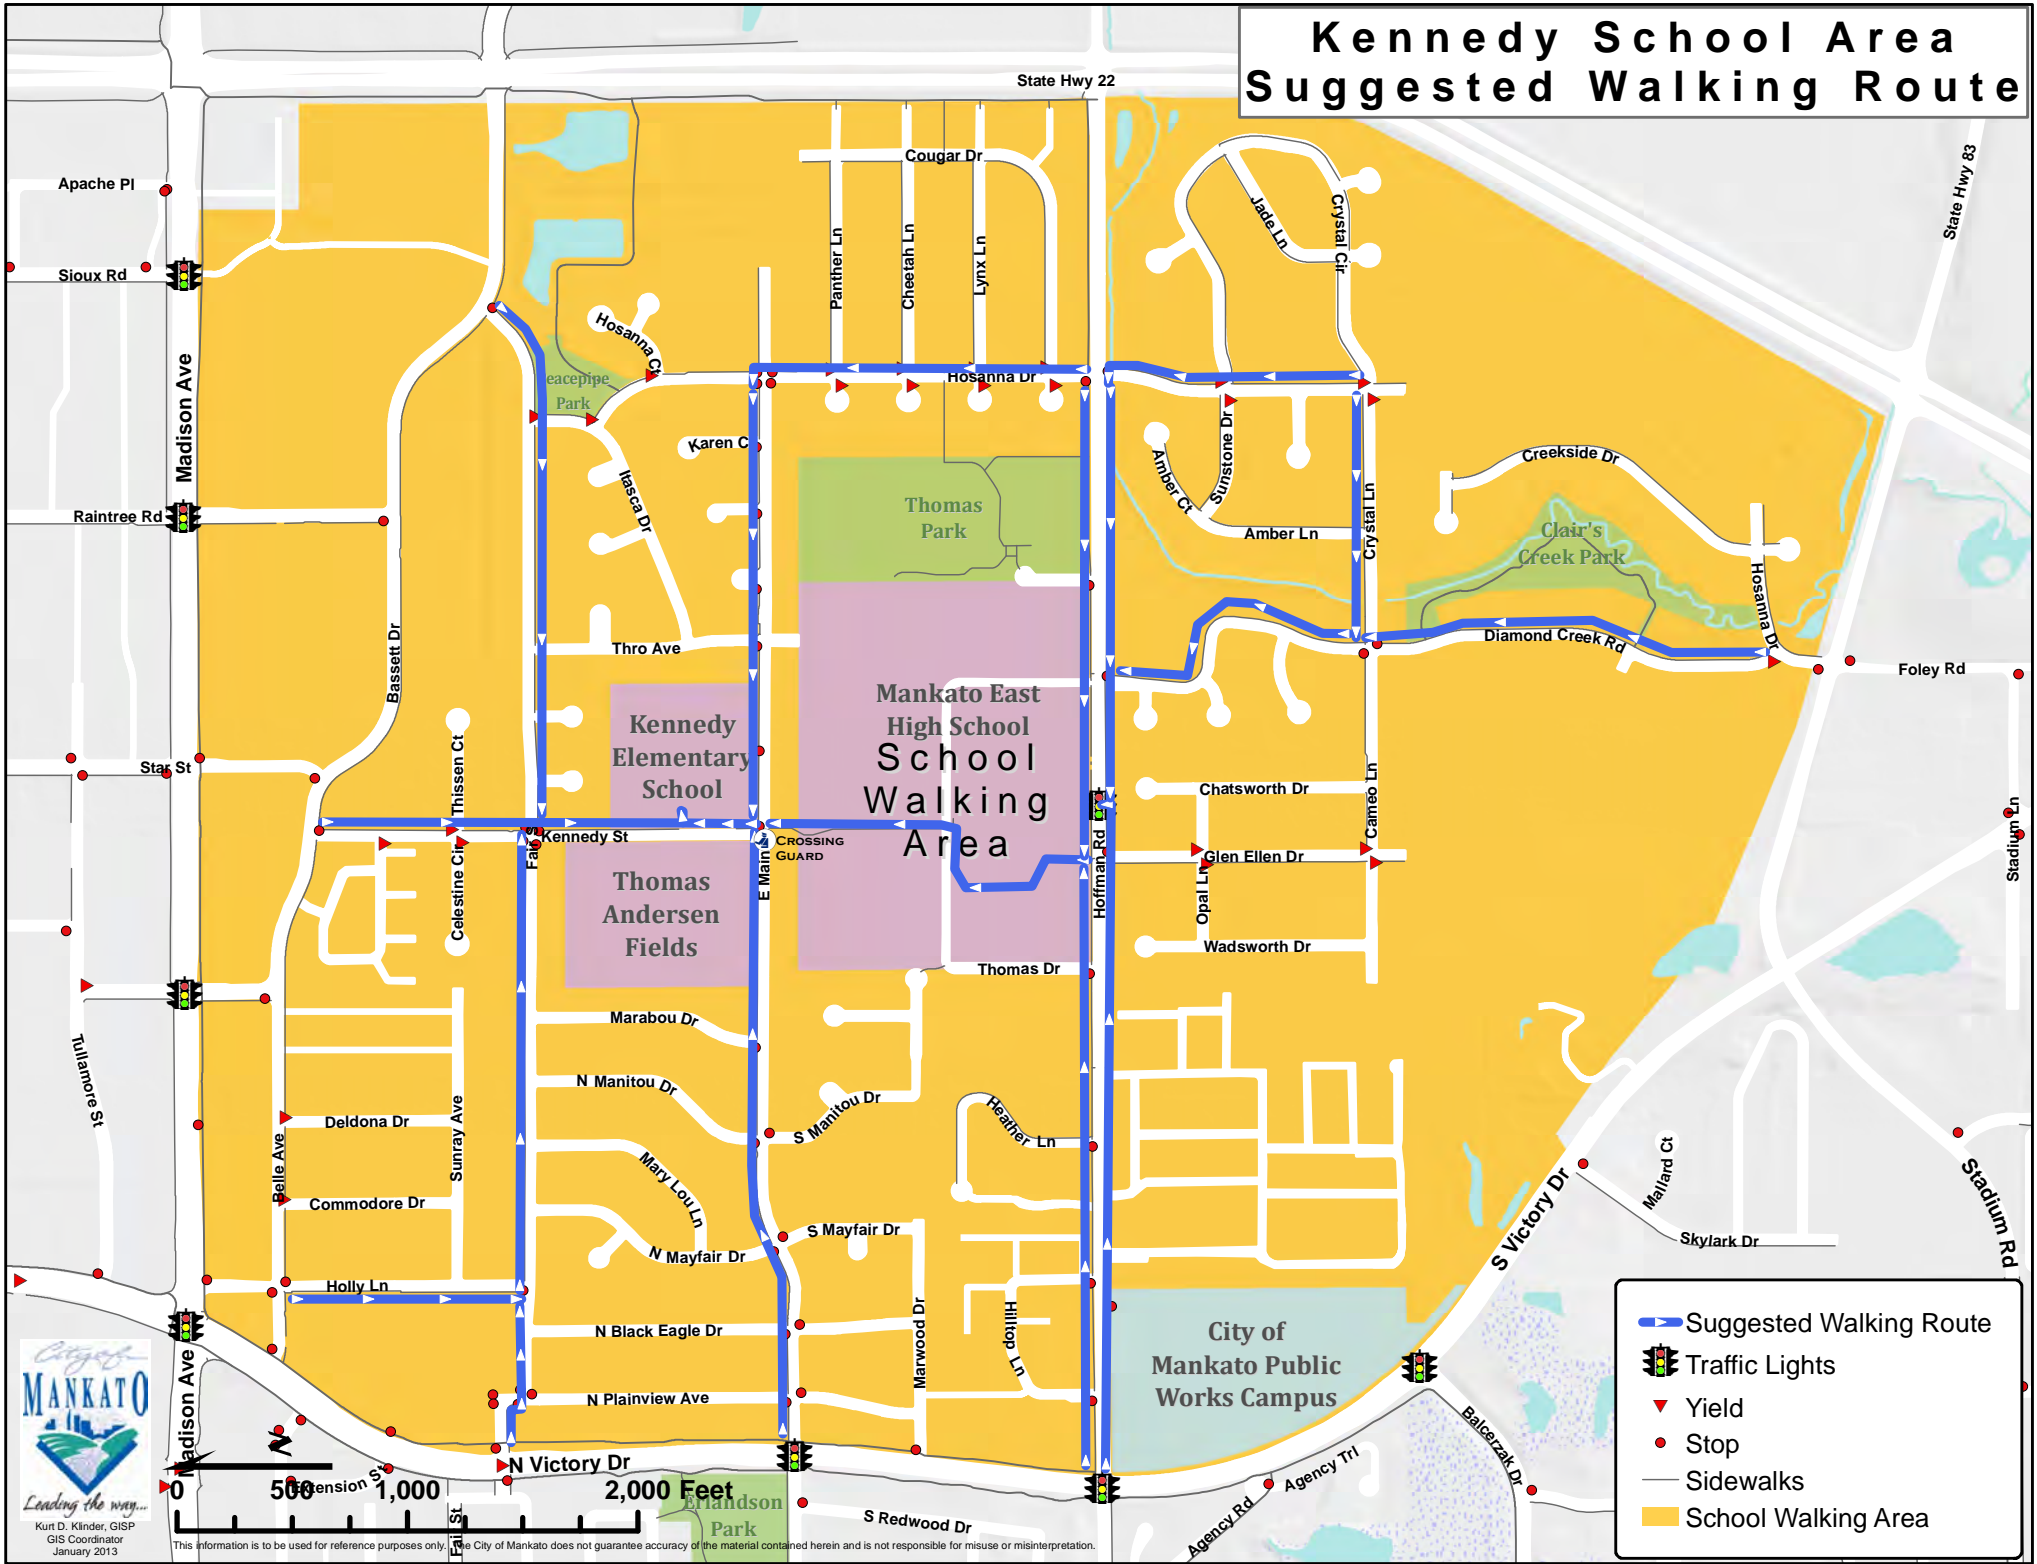

Kennedy School Area Suggested Walking Route

- Suggested Walking Route
- Traffic Lights
- Yield
- Stop
- Sidewalks
- School Walking Area